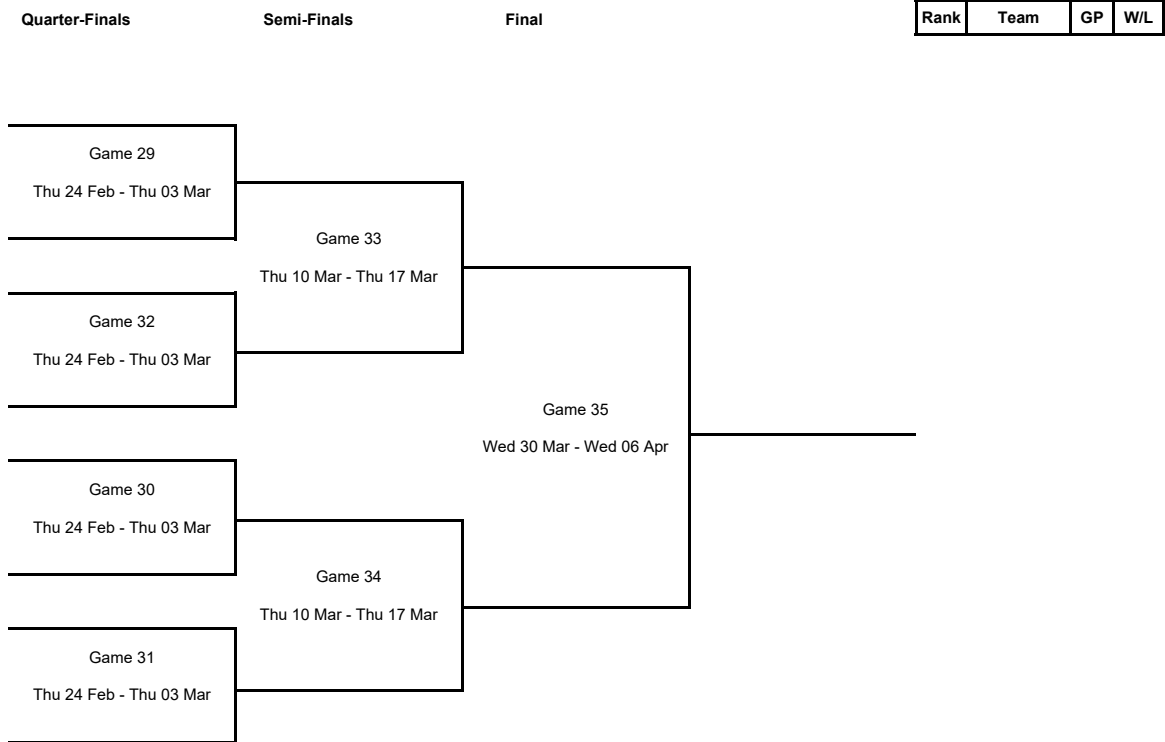

TOURNAMENT SUMMARY

Regular Season - Group K

Phase	Game No	Teams	Date	Start Time	Location	Attendance	Final	Q1	Q2	Q3	Q4
Regular Season	1	ZAB vs CAS	Thu 14 Oct	18:00	Sport Hall Rosnicka	98	58-75	10-16	25-18	11-14	12-27
	2	RUTR vs LDN	Thu 14 Oct	18:30	Speiterlinghalle	100	78-81	14-19	20-11	25-26	19-25
	3	LDN vs ZAB	Wed 20 Oct	16:00	Copper Box Arena	0	74-82	13-25	19-12	23-25	19-20
	4	CAS vs RUTR	Wed 20 Oct	20:30	Stade Gaston Reiff	400	61-59	20-21	12-9	15-17	14-12
	5	ZAB vs RUTR	Wed 27 Oct	18:00	Sport Hall Rosnicka	120	90-60	24-7	22-14	22-21	22-18
	6	LDN vs CAS	Wed 27 Oct	16:00	Copper Box Arena	105	69-63	19-21	19-12	16-21	15-9
	7	LDN vs RUTR	Wed 03 Nov	16:00	Copper Box Arena	75	61-68	9-12	18-14	20-18	14-24
	8	CAS vs ZAB	Wed 03 Nov	20:30	Stade Gaston Reiff	450	81-65	22-12	17-19	18-22	24-12
	9	ZAB vs LDN	Wed 24 Nov	18:00	Sport Hall Rosnicka	520	68-41	23-5	18-19	16-5	11-12
	10	RUTR vs CAS	Thu 25 Nov	18:30	Speiterlinghalle	50	68-86	20-16	16-20	22-26	10-24
	12	CAS vs LDN	Wed 01 Dec	19:30	Stade Gaston Reiff	0	70-67	20-13	18-18	18-17	14-19

Group K					Games			Points		Diff.	Pen. Points	Class. Points	
Rank		CAS	ZAB	LDN	RUTR	Played	Won	Lost	For				Agn
1	CAS		81-65	70-67	61-59	6	5	1	436	386	+50	11	
2	ZAB	58-75		68-41	90-60	5	3	2	363	331	+32	8	
3	LDN	69-63	74-82		61-68	6	2	4	393	429	-36	8	
4	RUTR	68-86	02 Dec	78-81		5	1	4	333	379	-46	6	

Regular Season - Group L

Phase	Game No	Teams	Date	Start Time	Location	Attendance	Final	Q1	Q2	Q3	Q4	OT1	OT2
Regular Season	1	Haukar vs VDA	Thu 14 Oct	19:30	Ithrottamidstod Asvellir	311	41-84	9-26	11-12	6-27	15-19		
	2	KPB vs Tarbes Gespe Bigorre	Wed 13 Oct	18:00	City Hall Vodova	184	49-55	21-16	9-20	12-12	7-7		
	3	Tarbes Gespe Bigorre vs Haukar	Wed 20 Oct	20:00	Palais des Sports	270	66-53	21-11	10-17	23-12	12-13		
	4	VDA vs KPB	Wed 20 Oct	20:00	Palacium	801	82-42	11-8	24-12	17-9	30-13		
	5	Haukar vs KPB	Thu 28 Oct	19:30	Ithrottamidstod Asvellir	368	61-80	8-25	11-20	21-17	21-18		
	6	Tarbes Gespe Bigorre vs VDA	Wed 27 Oct	20:00	Palais des Sports	520	78-69	16-14	9-18	16-10	17-16	6-6	14-5
	7	Tarbes Gespe Bigorre vs KPB	Wed 03 Nov	20:00	Palais des Sports	420	73-56	22-15	16-12	20-14	15-15		
	8	VDA vs Haukar	Wed 03 Nov	20:00	Palacium	909	82-33	15-13	17-12	31-4	19-4		
	9	Haukar vs Tarbes Gespe Bigorre	Thu 25 Nov	19:30	Ithrottamidstod Asvellir	98	41-79	8-24	15-12	9-16	9-27		
	10	KPB vs VDA	Thu 25 Nov	18:00	City Hall Vodova	0	45-71	8-12	10-23	9-20	18-16		
	11	KPB vs Haukar	Wed 01 Dec	17:00	City Hall Vodova	0	60-53	15-25	11-4	18-12	16-12		
	12	VDA vs Tarbes Gespe Bigorre	Wed 01 Dec	20:00	Palacium	1,908	86-51	21-17	23-10	19-14	23-10		

Group L					Games			Points		Diff.	Pen. Points	Class. Points	
Rank		VDA	Tarbes Gespe Bigorre	KPB	Haukar	Played	Won	Lost	For				Agn
1	VDA		86-51	82-42	82-33	6	5	1	474	290	+184	11	
2	Tarbes Gespe Bigorre	78-69		73-56	66-53	6	5	1	402	354	+48	11	
3	KPB	45-71	49-55		60-53	6	2	4	332	395	-63	8	
4	Haukar	41-84	41-79	61-80		6	0	6	282	451	-169	6	

Legend :	Classification	Diff.	Difference	DSQ	Disqualified	GP	Games played
Class.	Classification	Diff.	Difference	DSQ	Disqualified	GP	Games played
OTx	Overtime	Qx	Quarter Time	W/L	Win/Loss		

TOURNAMENT SUMMARY