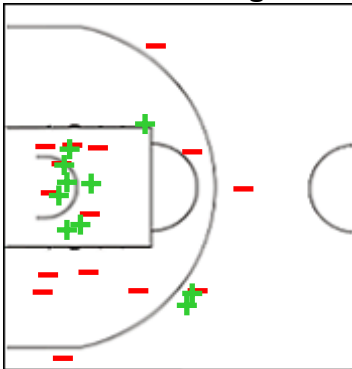

	M / A	%
Fied Goals	1 / 6	17
2 Points	1 / 4	25
3 Points	0 / 2	0
Free Throws	0 / 0	0

16 ROSSET Macarena

	M / A	%
Fied Goals	0 / 1	0
2 Points	0 / 1	0
3 Points	0 / 0	0
Free Throws	0 / 0	0

17 PINA Maria

	M / A	%
Fied Goals	4 / 6	67
2 Points	2 / 2	100
3 Points	2 / 4	50
Free Throws	0 / 1	0

Shot Chart

ELFIC 82 vs 78 TFE

(18-20, 21-6, 18-16, 15-30, 10-6)

Scoring by 5 min intervals:

	Q1		Q2		Q3		Q4		OT1
ELFIC	10	18	30	39	49	57	61	72	82
TFE	9	20	23	26	32	42	54	72	78

TFE - Tenerife

22 WALKER Megan

	M / A	%
Fied Goals	10 / 25	40
2 Points	8 / 19	42
3 Points	2 / 6	33
Free Throws	6 / 11	55

44 BAILEY Janelle Anne

	M / A	%
Fied Goals	1 / 6	17
2 Points	1 / 6	17
3 Points	0 / 0	0
Free Throws	5 / 6	83

55 OCETE Gabriela