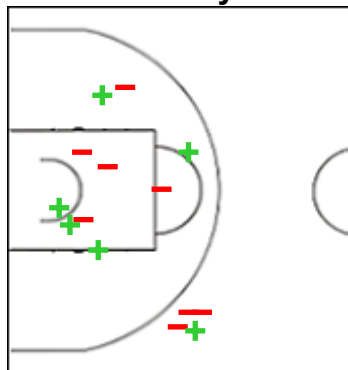

ELFIC	M / A	%
Fied Goals	27 / 68	40
2 Points	23 / 48	48
3 Points	4 / 20	20
Free Throws	24 / 28	86

%	M / A	TFE
41	28 / 68	Fied Goals
44	21 / 48	2 Points
35	7 / 20	3 Points
68	15 / 22	Free Throws

Shot Chart

	M / A	%
Fied Goals	6 / 14	43
2 Points	4 / 10	40
3 Points	2 / 4	50
Free Throws	3 / 4	75

4 FORA Nancy

	M / A	%
Fied Goals	6 / 14	43
2 Points	5 / 10	50
3 Points	1 / 4	25
Free Throws	9 / 9	100

8 DEVOS Lore

	M / A	%
Fied Goals	2 / 10	20
2 Points	1 / 6	17
3 Points	1 / 4	25
Free Throws	1 / 1	100