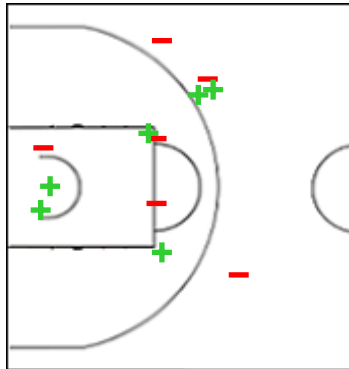

Shot Chart

BNC 58 vs 68 KBME

(18-20, 6-16, 27-18, 7-14)

Scoring by 5 min intervals:

	Q1		Q2		Q3		Q4	
BNC	10	18	22	24	34	51	53	58
KBME	10	20	28	36	45	54	60	68

KBME - Kangoeroes Basket Mechelen

3 DE MEYER Lut

	M / A	%
Fied Goals	2 / 5	40
2 Points	2 / 5	40
3 Points	0 / 0	0
Free Throws	0 / 0	0

4 KATANIC Ivana

	M / A	%
Fied Goals	6 / 12	50
2 Points	4 / 7	57
3 Points	2 / 5	40
Free Throws	1 / 2	50

7 MORRISON Ziomara