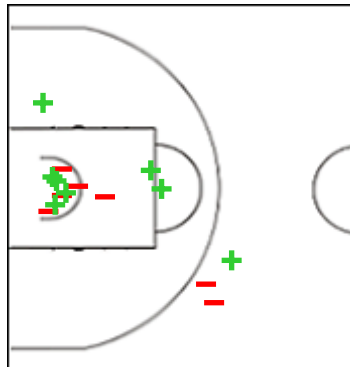

9 BAGGIO Laura

	M / A	%
Fied Goals	0 / 4	0
2 Points	0 / 2	0
3 Points	0 / 2	0
Free Throws	0 / 0	0

11 KLERX Jacobine

	M / A	%
Fied Goals	3 / 11	27
2 Points	3 / 7	43
3 Points	0 / 4	0
Free Throws	1 / 2	50

21 ZEMPARE Batabe

	M / A	%
Fied Goals	8 / 15	53
2 Points	7 / 12	58
3 Points	1 / 3	33
Free Throws	0 / 1	0

Shot Chart

BNC 58 vs 68 KBME

(18-20, 6-16, 27-18, 7-14)

Scoring by 5 min intervals:

	Q1		Q2		Q3		Q4	
BNC	10	18	22	24	34	51	53	58
KBME	10	20	28	36	45	54	60	68