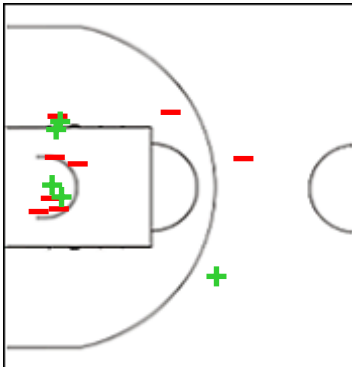

Shot Chart

BNC 58 vs 68 KBME

(18-20, 6-16, 27-18, 7-14)

Scoring by 5 min intervals:

	Q1		Q2		Q3		Q4	
BNC	10	18	22	24	34	51	53	58
KBME	10	20	28	36	45	54	60	68

KBME - Kangoeroes Basket Mechelen

3 DE MEYER Lut

	M / A	%
Fied Goals	2 / 5	40
2 Points	2 / 5	40
3 Points	0 / 0	0
Free Throws	0 / 0	0

4 KATANIC Ivana

	M / A	%
Fied Goals	6 / 12	50
2 Points	4 / 7	57
3 Points	2 / 5	40
Free Throws	1 / 2	50

7 MORRISON Ziomara