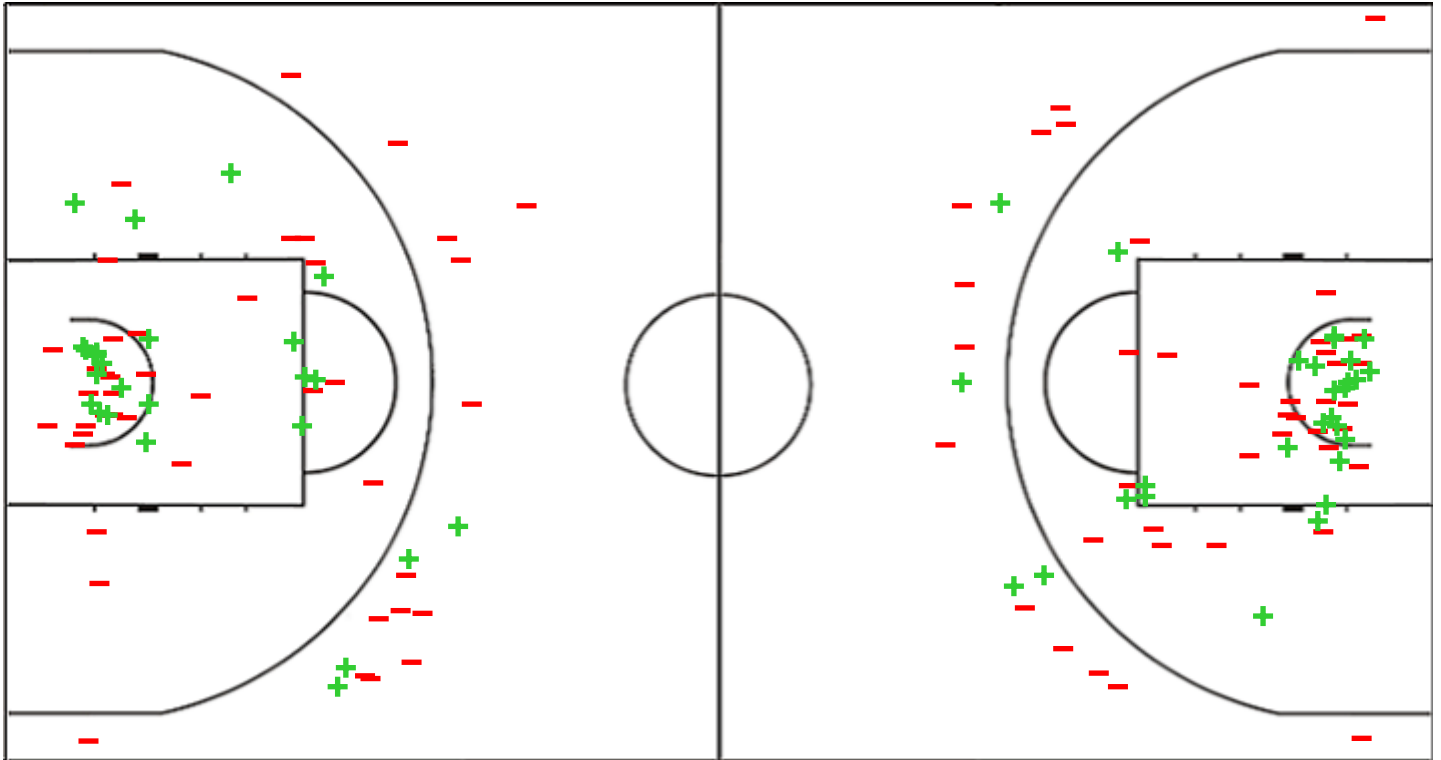

Shot Chart

BNC 58 vs 68 KBME

(18-20, 6-16, 27-18, 7-14)

Scoring by 5 min intervals:

	Q1		Q2		Q3		Q4	
BNC	10	18	22	24	34	51	53	58
KBME	10	20	28	36	45	54	60	68

BNC - Basket Namur Capitale

KBME - Kangoeroes Basket Mechelen