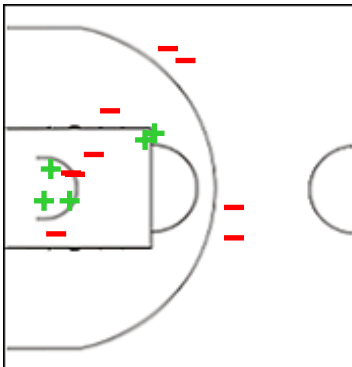

Shot Chart

BNC 58 vs 68 KBME

(18-20, 6-16, 27-18, 7-14)

Scoring by 5 min intervals:

	Q1		Q2		Q3		Q4	
BNC	10	18	22	24	34	51	53	58
KBME	10	20	28	36	45	54	60	68

KBME - Kangoeroes Basket Mechelen

3 DE MEYER Lut

	M / A	%
Fied Goals	2 / 5	40
2 Points	2 / 5	40
3 Points	0 / 0	0
Free Throws	0 / 0	0

4 KATANIC Ivana

	M / A	%
Fied Goals	6 / 12	50
2 Points	4 / 7	57
3 Points	2 / 5	40
Free Throws	1 / 2	50

7 MORRISON Ziomara

	M / A	%
Fied Goals	5 / 13	38
2 Points	4 / 11	36
3 Points	1 / 2	50
Free Throws	5 / 7	71

9 VERVAET Marie

	M / A	%
Fied Goals	0 / 2	0
2 Points	0 / 2	0
3 Points	0 / 0	0
Free Throws	0 / 0	0

10 RESIMONT Laure