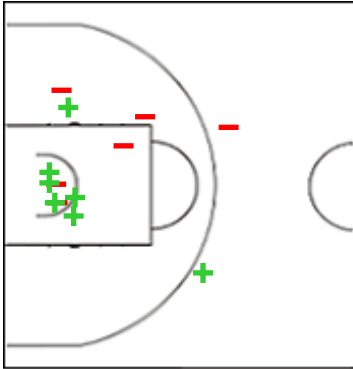

Shot Chart

BNC 58 vs 68 KBME

(18-20, 6-16, 27-18, 7-14)

Scoring by 5 min intervals:

	Q1		Q2		Q3		Q4	
BNC	10	18	22	24	34	51	53	58
KBME	10	20	28	36	45	54	60	68

BNC - Basket Namur Capitale

24 RANGE Courtney

	M / A	%
Fied Goals	7 / 13	54
2 Points	6 / 11	55
3 Points	1 / 2	50
Free Throws	0 / 0	0