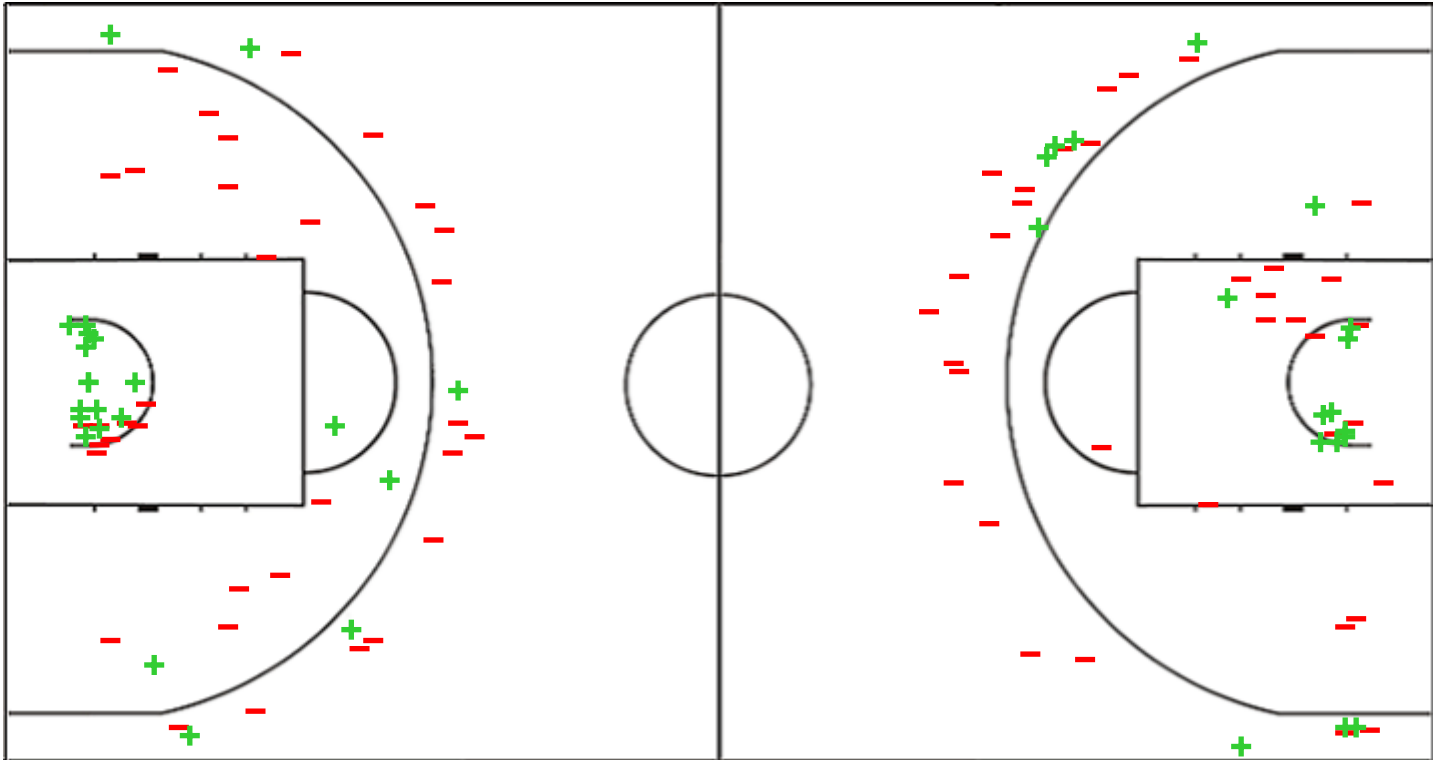

Shot Chart

VAL 60 vs 53 DME

(12-16, 5-10, 18-9, 25-18)

Scoring by 5 min intervals:

	Q1		Q2		Q3		Q4	
VAL	2	12	14	17	26	35	44	60
DME	9	16	20	26	30	35	44	53

VAL - Valencia Basket Club SAD

DME - Ensino Lugo CB

VAL	M / A	%
Fied Goals	22 / 56	39
2 Points	17 / 38	45
3 Points	5 / 18	28
Free Throws	11 / 12	92

%	M / A	DME
34	18 / 53	Fied Goals
38	10 / 26	2 Points
30	8 / 27	3 Points
50	9 / 18	Free Throws

Shot Chart

VAL 60 vs 53 DME

(12-16, 5-10, 18-9, 25-18)

Scoring by 5 min intervals:

	Q1		Q2		Q3		Q4	
VAL	2	12	14	17	26	35	44	60
DME	9	16	20	26	30	35	44	53