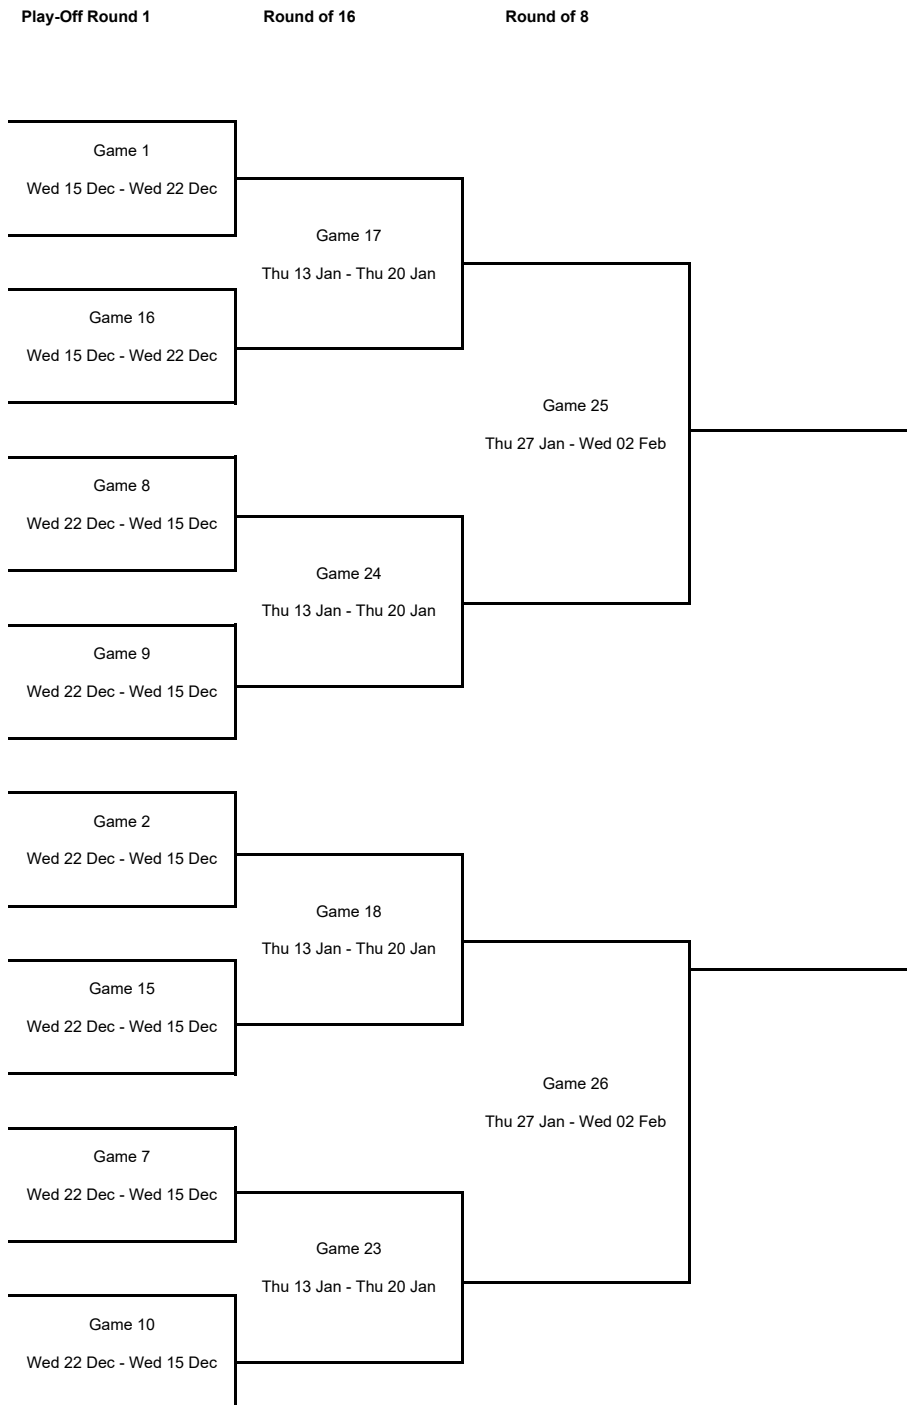

TOURNAMENT SUMMARY