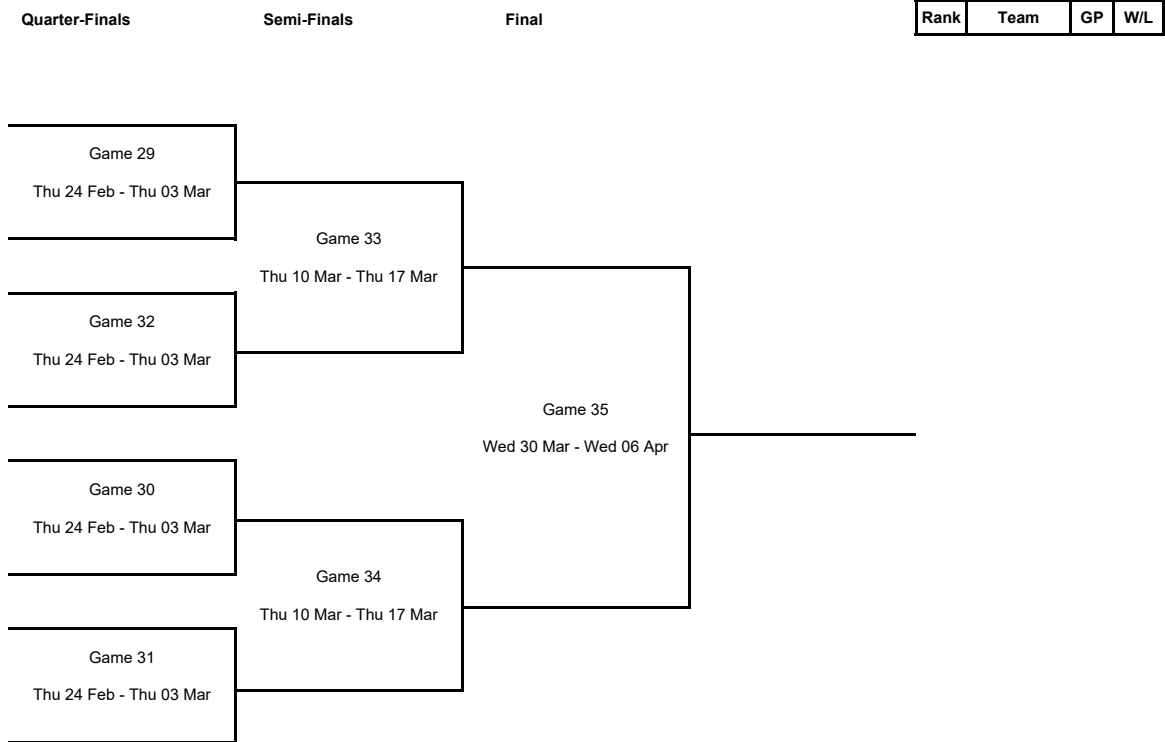

TOURNAMENT SUMMARY

Regular Season - Group K

Phase	Game No	Teams	Date	Start Time	Location	Attendance	Final	Q1	Q2	Q3	Q4
Regular Season	1	ZAB vs CAS	Thu 14 Oct	18:00	Sport Hall Rosnicka	98	58-75	10-16	25-18	11-14	12-27
	2	RUTR vs LDN	Thu 14 Oct	18:30	Speiterlinghalle	100	78-81	14-19	20-11	25-26	19-25
	3	LDN vs ZAB	Wed 20 Oct	16:00	Copper Box Arena	0	74-82	13-25	19-12	23-25	19-20
	4	CAS vs RUTR	Wed 20 Oct	20:30	Stade Gaston Reiff	400	61-59	20-21	12-9	15-17	14-12
	5	ZAB vs RUTR	Wed 27 Oct	18:00	Sport Hall Rosnicka	120	90-60	24-7	22-14	22-21	22-18
	6	LDN vs CAS	Wed 27 Oct	16:00	Copper Box Arena	105	69-63	19-21	19-12	16-21	15-9
	7	LDN vs RUTR	Wed 03 Nov	16:00	Copper Box Arena	75	61-68	9-12	18-14	20-18	14-24
	8	CAS vs ZAB	Wed 03 Nov	20:30	Stade Gaston Reiff	450	81-65	22-12	17-19	18-22	24-12
	9	ZAB vs LDN	Wed 24 Nov	18:00	Sport Hall Rosnicka	520	68-41	23-5	18-19	16-5	11-12
	10	RUTR vs CAS	Thu 25 Nov	18:30	Speiterlinghalle	50	68-86	20-16	16-20	22-26	10-24
	11	RUTR vs ZAB	Thu 02 Dec	18:30	Speiterlinghalle		77-78	18-22	23-24	15-17	21-15
	12	CAS vs LDN	Wed 01 Dec	19:30	Stade Gaston Reiff	0	70-67	20-13	18-18	18-17	14-19

Group K					Games			Points		Diff.	Pen. Points	Class. Points	
Rank		CAS	ZAB	LDN	RUTR	Played	Won	Lost	For				Agn
1	CAS		81-65	70-67	61-59	6	5	1	436	386	+50	11	
2	ZAB	58-75		68-41	90-60	6	4	2	441	408	+33	10	
3	LDN	69-63	74-82		61-68	6	2	4	393	429	-36	8	
4	RUTR	68-86	77-78	78-81		6	1	5	410	457	-47	7	

Regular Season - Group L

Phase	Game No	Teams	Date	Start Time	Location	Attendance	Final	Q1	Q2	Q3	Q4	OT1	OT2
Regular Season	1	Haukar vs VDA	Thu 14 Oct	19:30	Ithrottamidstod Asvellir	311	41-84	9-26	11-12	6-27	15-19		
	2	KPB vs Tarbes Gespe Bigorre	Wed 13 Oct	18:00	City Hall Vodova	184	49-55	21-16	9-20	12-12	7-7		
	3	Tarbes Gespe Bigorre vs Haukar	Wed 20 Oct	20:00	Palais des Sports	270	66-53	21-11	10-17	23-12	12-13		
	4	VDA vs KPB	Wed 20 Oct	20:00	Palacium	801	82-42	11-8	24-12	17-9	30-13		
	5	Haukar vs KPB	Thu 28 Oct	19:30	Ithrottamidstod Asvellir	368	61-80	8-25	11-20	21-17	21-18		
	6	Tarbes Gespe Bigorre vs VDA	Wed 27 Oct	20:00	Palais des Sports	520	78-69	16-14	9-18	16-10	17-16	6-6	14-5
	7	Tarbes Gespe Bigorre vs KPB	Wed 03 Nov	20:00	Palais des Sports	420	73-56	22-15	16-12	20-14	15-15		
	8	VDA vs Haukar	Wed 03 Nov	20:00	Palacium	909	82-33	15-13	17-12	31-4	19-4		
	9	Haukar vs Tarbes Gespe Bigorre	Thu 25 Nov	19:30	Ithrottamidstod Asvellir	98	41-79	8-24	15-12	9-16	9-27		
	10	KPB vs VDA	Thu 25 Nov	18:00	City Hall Vodova	0	45-71	8-12	10-23	9-20	18-16		
	11	KPB vs Haukar	Wed 01 Dec	17:00	City Hall Vodova	0	60-53	15-25	11-4	18-12	16-12		
	12	VDA vs Tarbes Gespe Bigorre	Wed 01 Dec	20:00	Palacium	1,908	86-51	21-17	23-10	19-14	23-10		

Group L					Games			Points		Diff.	Pen. Points	Class. Points	
Rank		VDA	Tarbes Gespe Bigorre	KPB	Haukar	Played	Won	Lost	For				Agn
1	VDA		86-51	82-42	82-33	6	5	1	474	290	+184	11	
2	Tarbes Gespe Bigorre	78-69		73-56	66-53	6	5	1	402	354	+48	11	
3	KPB	45-71	49-55		60-53	6	2	4	332	395	-63	8	
4	Haukar	41-84	41-79	61-80		6	0	6	282	451	-169	6	

Legend :												
Class.	Classification	Diff.	Difference	DSQ	Disqualified	GP	Games played					
OTx	Overtime	Qx	Quarter Time	W/L	Win/Loss							

TOURNAMENT SUMMARY