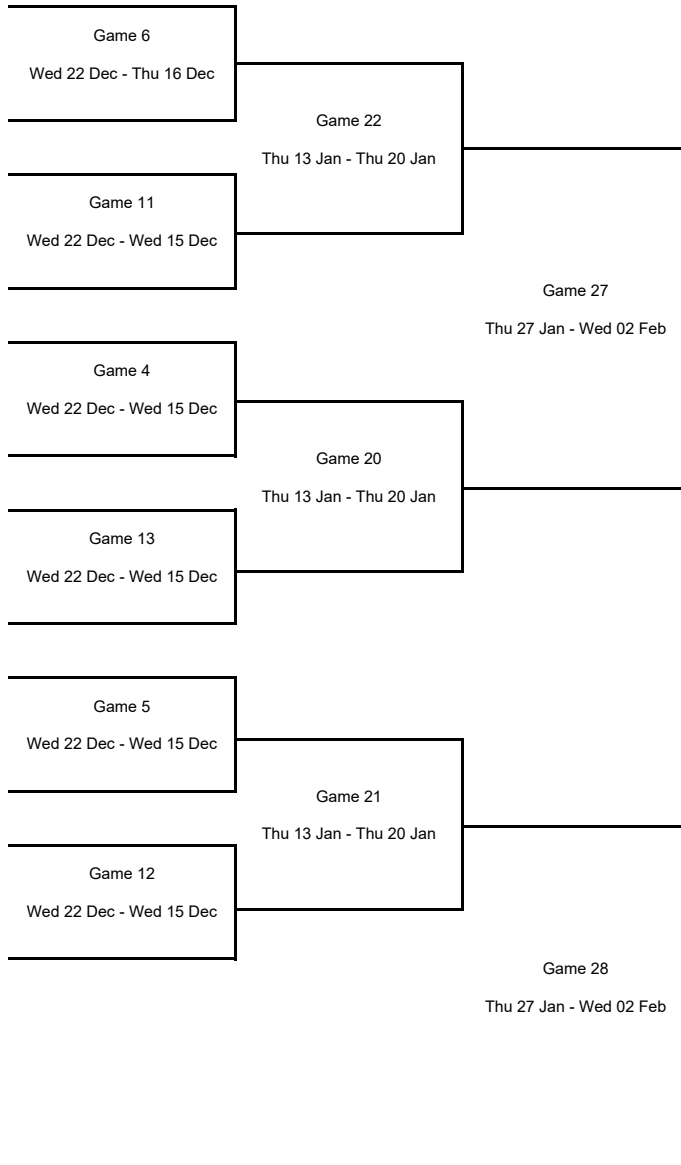

TOURNAMENT SUMMARY