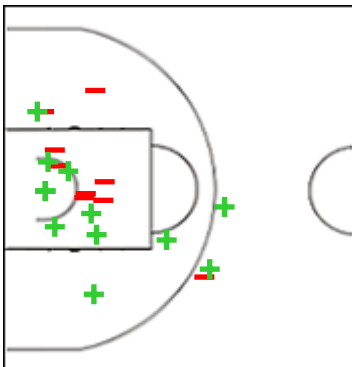

KBME	M / A	%
Fied Goals	33 / 73	45
2 Points	25 / 49	51
3 Points	8 / 24	33
Free Throws	9 / 10	90

%	M / A	POLK
39	27 / 69	Fied Goals
40	19 / 47	2 Points
36	8 / 22	3 Points
73	8 / 11	Free Throws

Shot Chart

KBME 83 vs 70 POLK

(31-20, 16-5, 18-20, 18-25)

Scoring by 5 min intervals:

	Q1		Q2		Q3		Q4	
KBME	12	31	38	47	58	65	72	83
POLK	10	20	21	25	36	45	59	70

KBME - Kangoeroes Basket Mechelen

3 DE MEYER Lut

	M / A	%
Fied Goals	2 / 7	29
2 Points	2 / 5	40
3 Points	0 / 2	0
Free Throws	0 / 0	0

4 KATANIC Ivana

	M / A	%
Fied Goals	4 / 13	31
2 Points	2 / 6	33
3 Points	2 / 7	29
Free Throws	0 / 0	0

7 MORRISON Ziomara

	M / A	%
Fied Goals	13 / 22	59
2 Points	11 / 19	58
3 Points	2 / 3	67
Free Throws	2 / 2	100