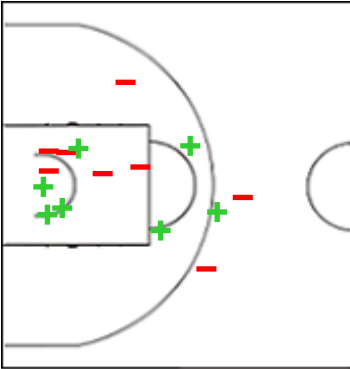

Shot Chart

KBME 83 vs 70 POLK

(31-20, 16-5, 18-20, 18-25)

Scoring by 5 min intervals:

	Q1		Q2		Q3		Q4	
KBME	12	31	38	47	58	65	72	83
POLK	10	20	21	25	36	45	59	70

POLK - BC Polkowice

2 FITZGERALD Feyonda

	M / A	%
Fied Goals	7 / 15	47
2 Points	6 / 12	50
3 Points	1 / 3	33
Free Throws	2 / 2	100