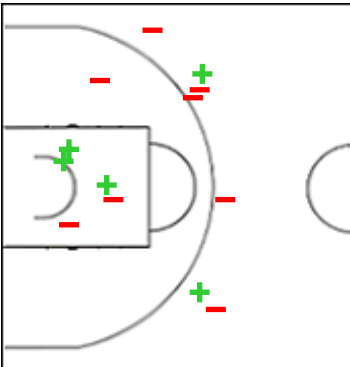

5 GORINI Maddalena

	M / A	%
Fied Goals	5 / 13	38
2 Points	3 / 6	50
3 Points	2 / 7	29
Free Throws	6 / 7	86