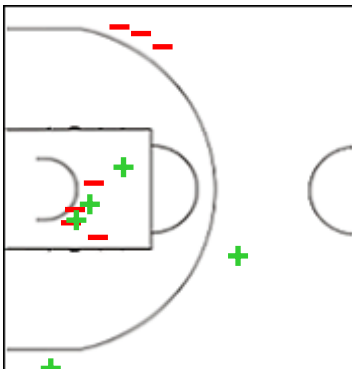

11 CRVENDAKIC Aleksandra

	M / A	%
Fied Goals	5 / 12	42
2 Points	3 / 7	43
3 Points	2 / 5	40
Free Throws	2 / 2	100