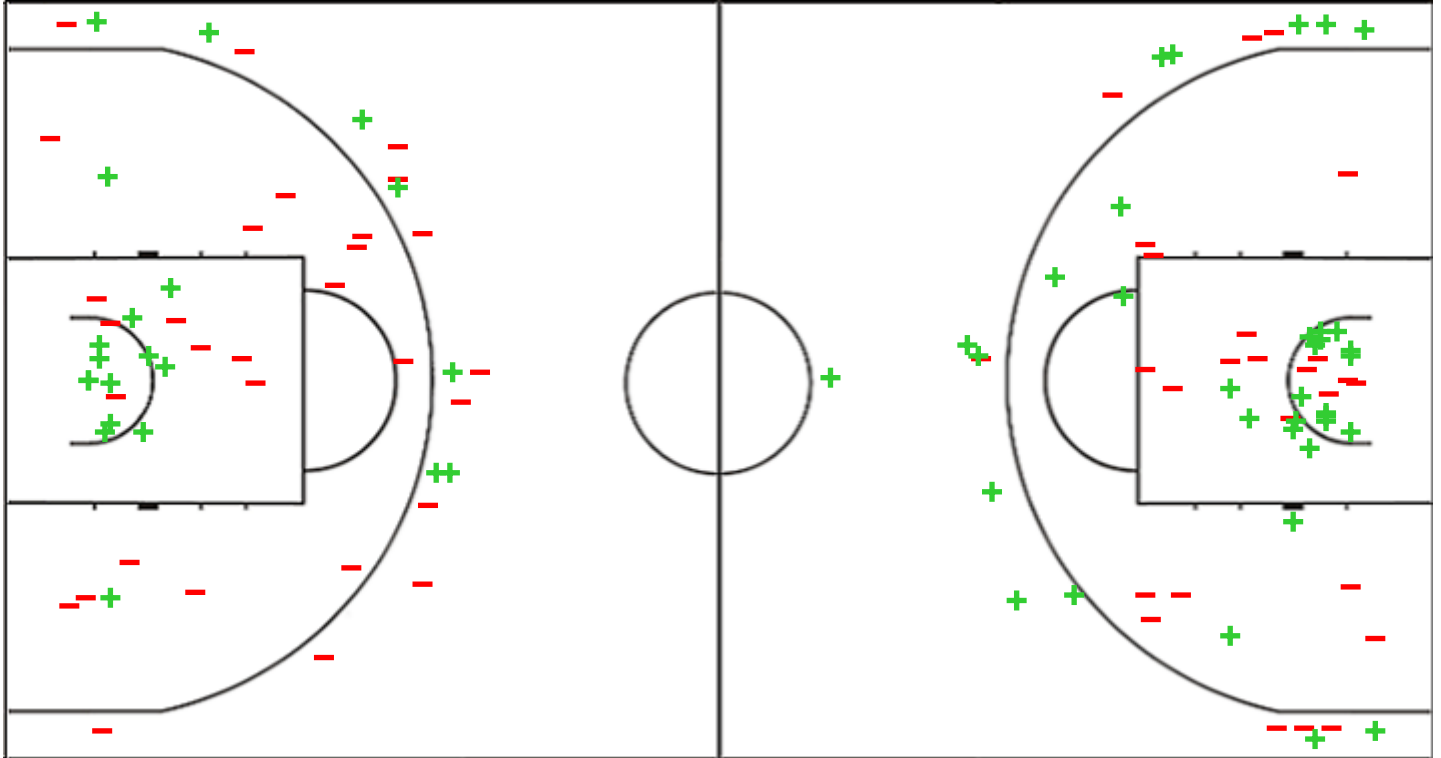

Shot Chart

TFE 56 vs 93 VDA

(10-24, 15-16, 16-27, 15-26)

Scoring by 5 min intervals:

	Q1		Q2		Q3		Q4	
TFE	5	10	15	25	35	41	46	56
VDA	9	24	32	40	51	67	83	93

TFE - Tenerife

VDA - Villeneuve d'Ascq LM

TFE	M / A	%
Fied Goals	21 / 51	41
2 Points	14 / 33	42
3 Points	7 / 18	39
Free Throws	7 / 10	70

%	M / A	VDA
57	35 / 61	Fied Goals
54	22 / 41	2 Points
65	13 / 20	3 Points
83	10 / 12	Free Throws

Shot Chart

TFE 56 vs 93 VDA

(10-24, 15-16, 16-27, 15-26)

Scoring by 5 min intervals:

	Q1		Q2		Q3		Q4	
TFE	5	10	15	25	35	41	46	56
VDA	9	24	32	40	51	67	83	93