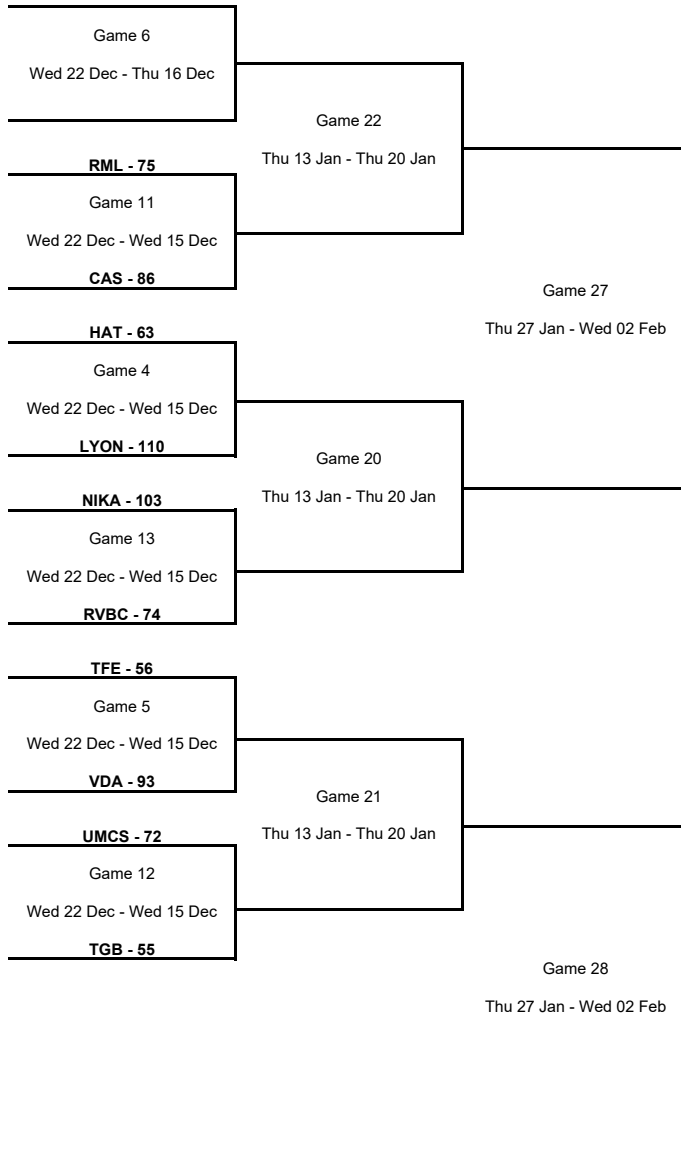

TOURNAMENT SUMMARY