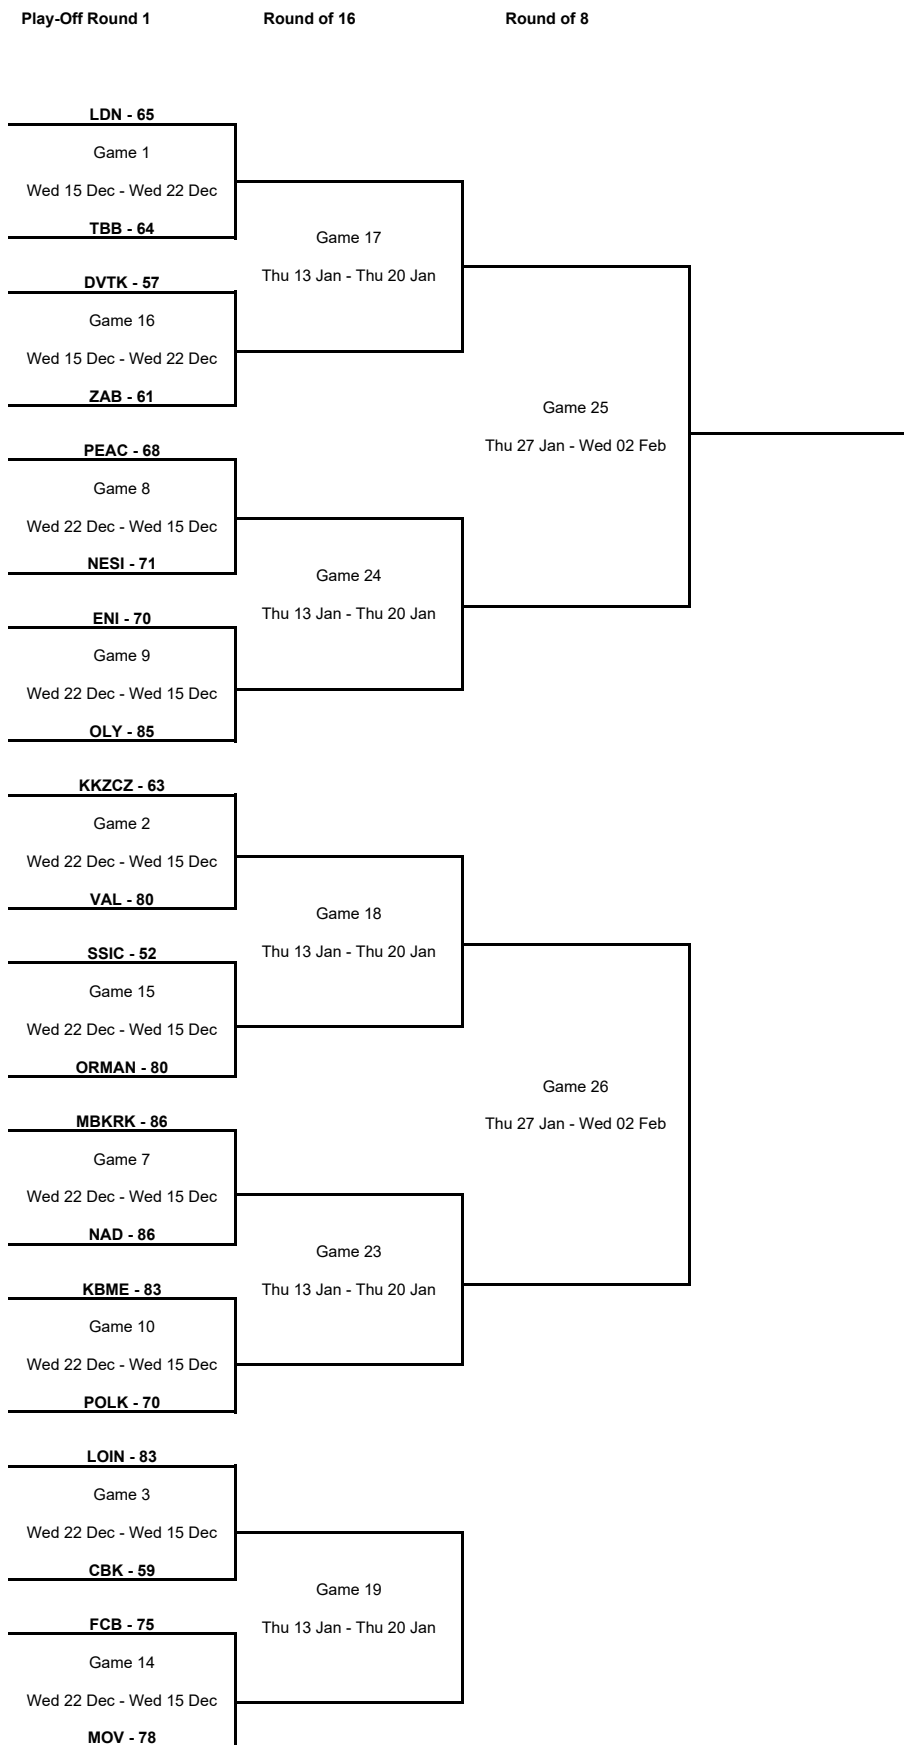

TOURNAMENT SUMMARY