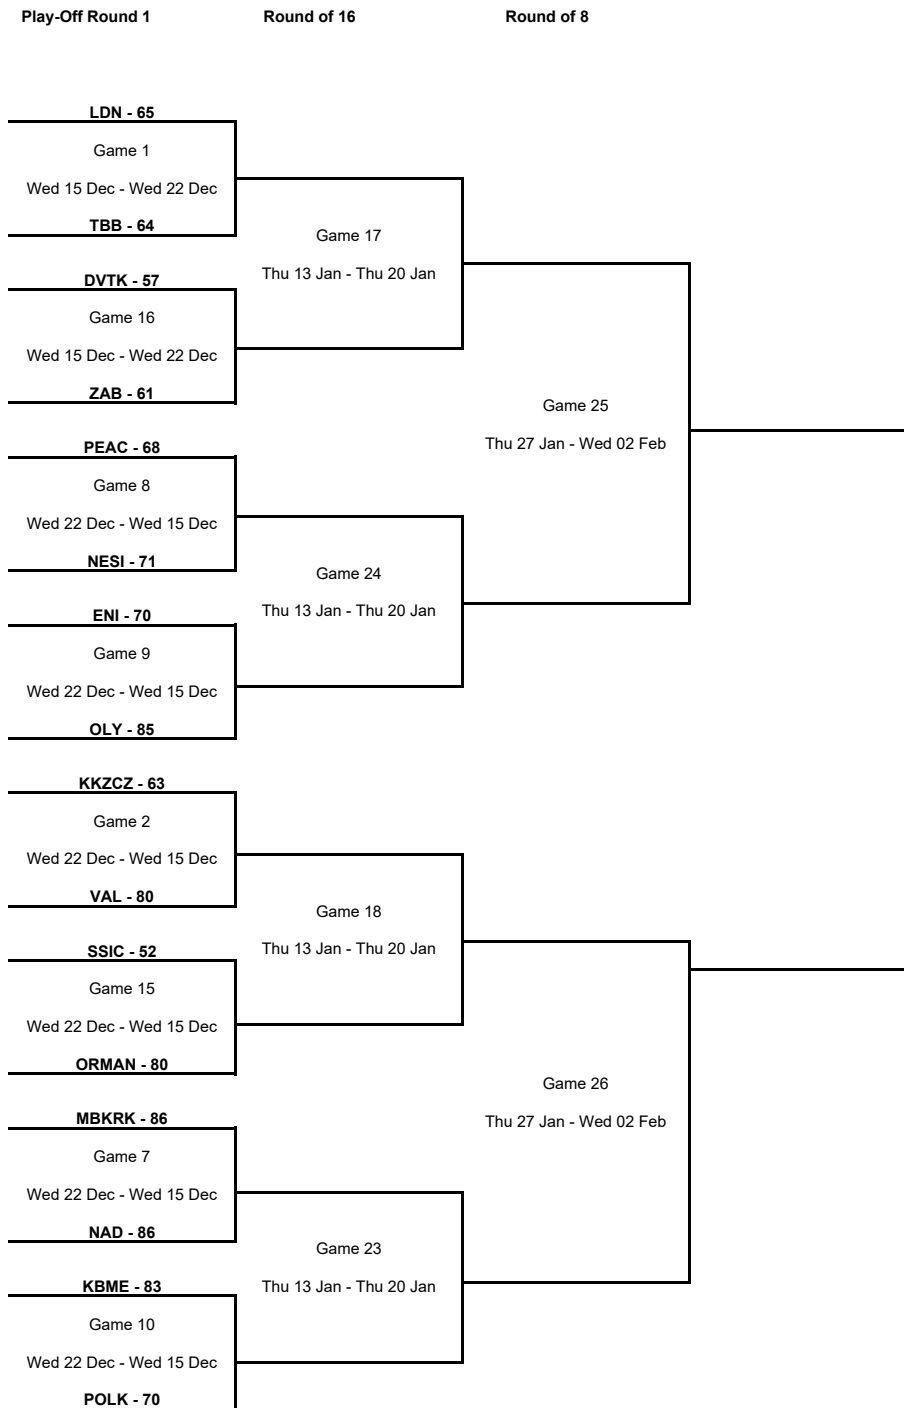

TOURNAMENT SUMMARY