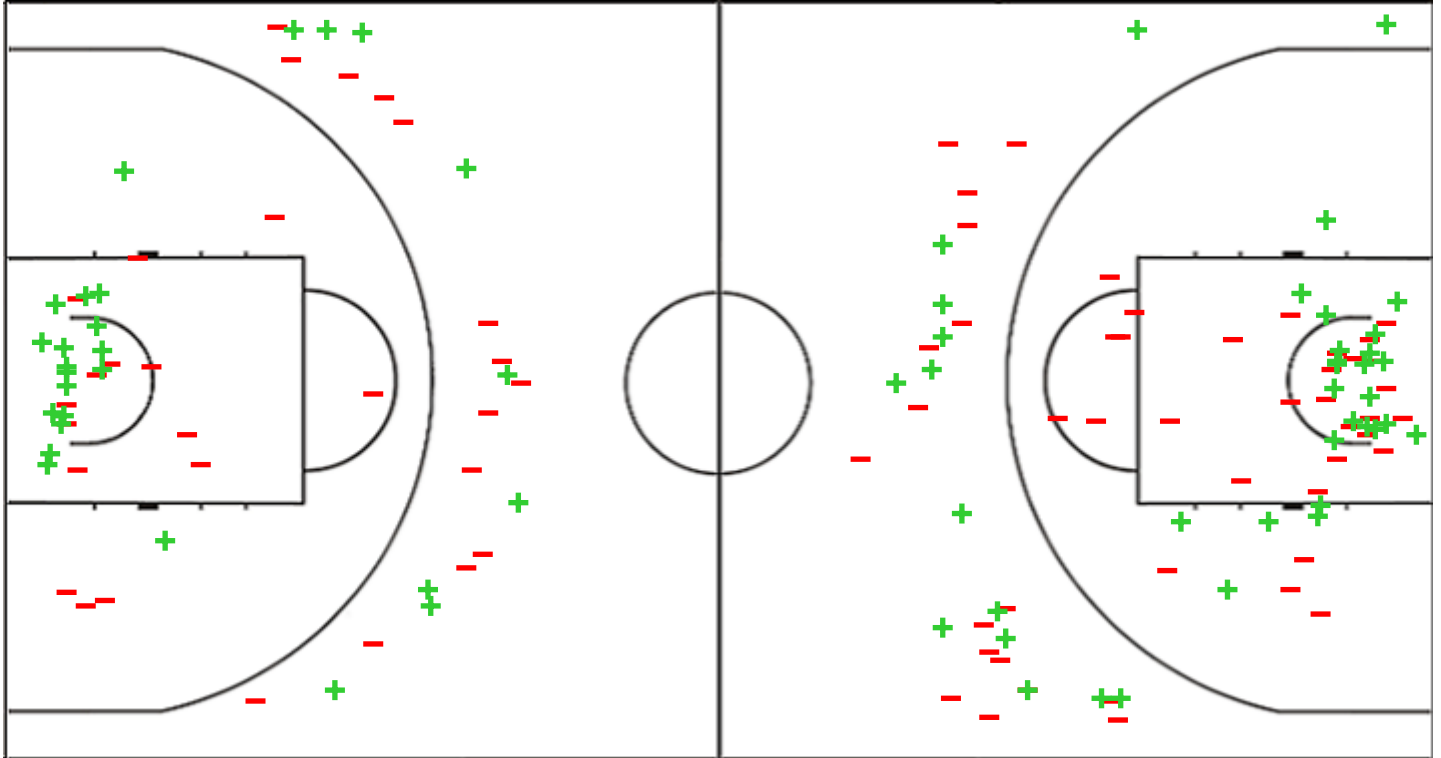

Shot Chart

ELFIC 82 vs 96 PROM

(26-15, 26-27, 15-23, 15-31)

Scoring by 5 min intervals:

	Q1		Q2		Q3		Q4	
ELFIC	15	26	36	52	59	67	75	82
PROM	4	15	27	42	54	65	84	96

ELFIC - BCF Elfic Fribourg

PROM - BC Prometey

ELFIC	M / A	%
Fied Goals	27 / 56	48
2 Points	18 / 33	55
3 Points	9 / 23	39
Free Throws	19 / 21	90

%	M / A	PROM
45	38 / 85	Fied Goals
44	24 / 54	2 Points
45	14 / 31	3 Points
75	6 / 8	Free Throws

Shot Chart