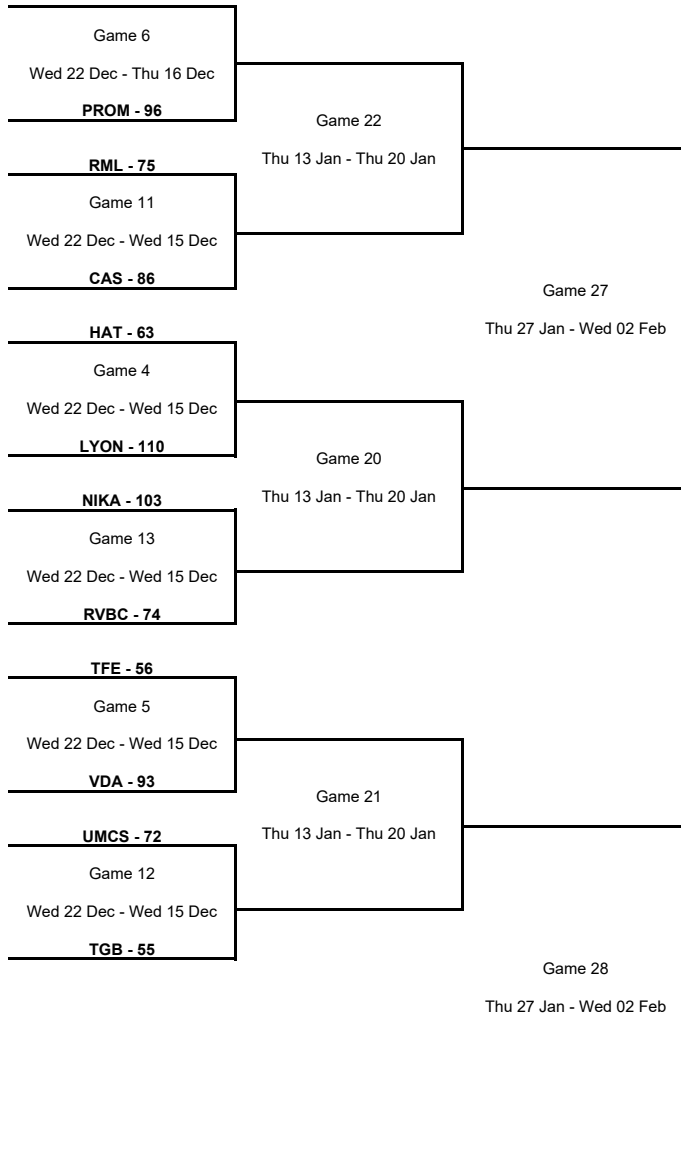

TOURNAMENT SUMMARY