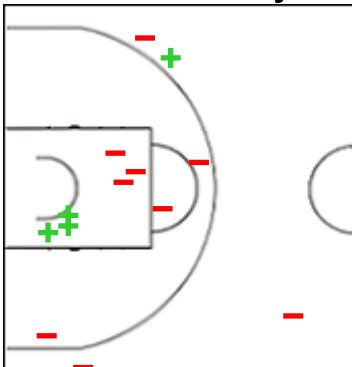

25 MASSEY Becky

	M / A	%
Fied Goals	4 / 13	31
2 Points	3 / 9	33
3 Points	1 / 4	25
Free Throws	0 / 0	0