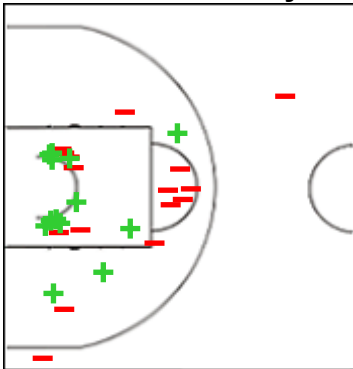

Shot Chart

POLK 73 vs 53 KBME

(13-22, 18-7, 20-10, 11-10, 11-4)

Scoring by 5 min intervals:

	Q1		Q2		Q3		Q4		OT1
POLK	10	13	23	31	39	45	56	62	73
KBME	13	22	29	29	37	37	41	49	53

POLK - BC Polkowice

2 FITZGERALD Feyonda

	M / A	%
Fied Goals	13 / 29	45
2 Points	13 / 27	48
3 Points	0 / 2	0
Free Throws	3 / 3	100