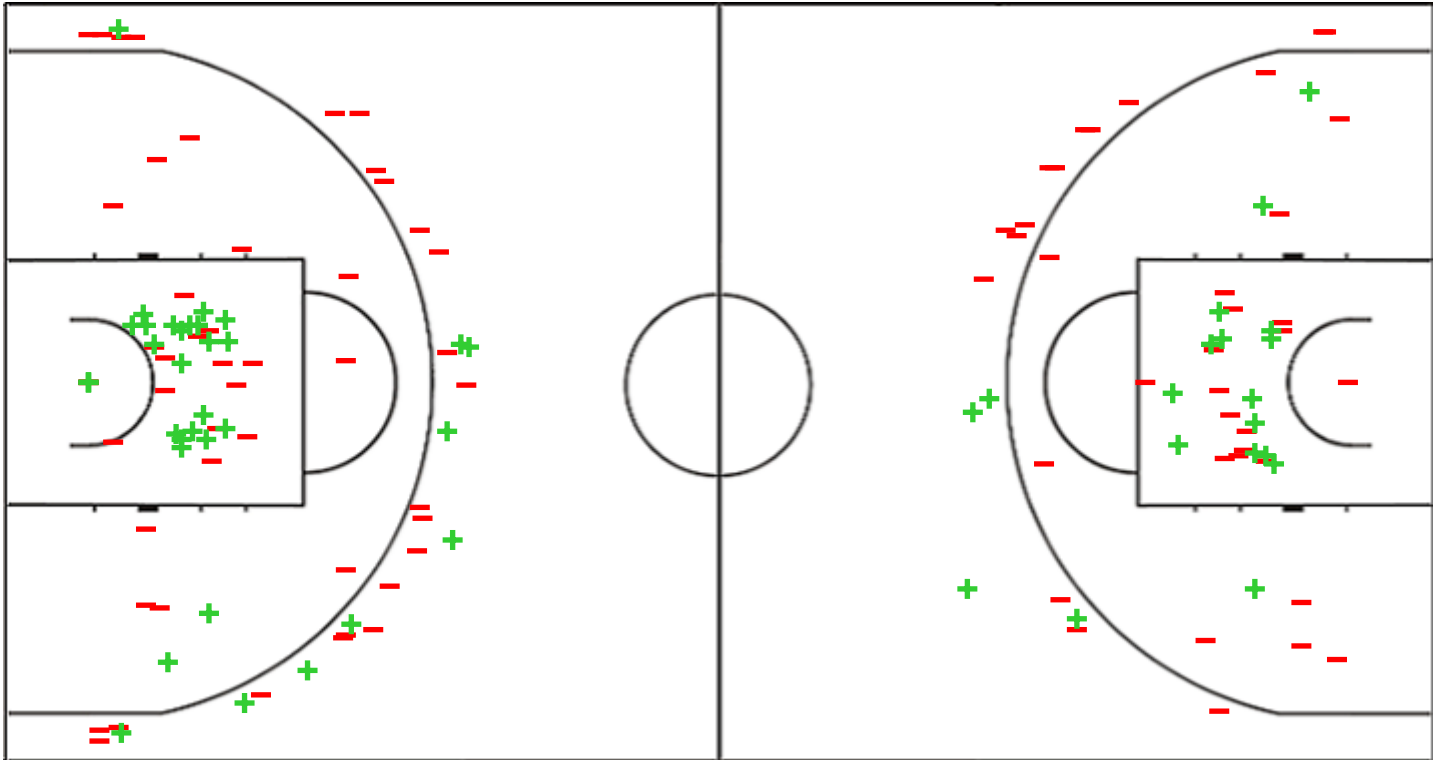

Shot Chart

PROM 85 vs 54 ELFIC

(23-19, 20-10, 22-13, 20-12)

Scoring by 5 min intervals:

	Q1		Q2		Q3		Q4	
PROM	10	23	32	43	54	65	77	85
ELFIC	10	19	25	29	35	42	44	54

PROM - BC Prometey

ELFIC - BCF Elfic Fribourg

PROM	M / A	%
Fied Goals	34 / 84	40
2 Points	25 / 52	48
3 Points	9 / 32	28
Free Throws	8 / 9	89

%	M / A	ELFIC
34	19 / 56	Fied Goals
39	15 / 38	2 Points
22	4 / 18	3 Points
86	12 / 14	Free Throws

Shot Chart