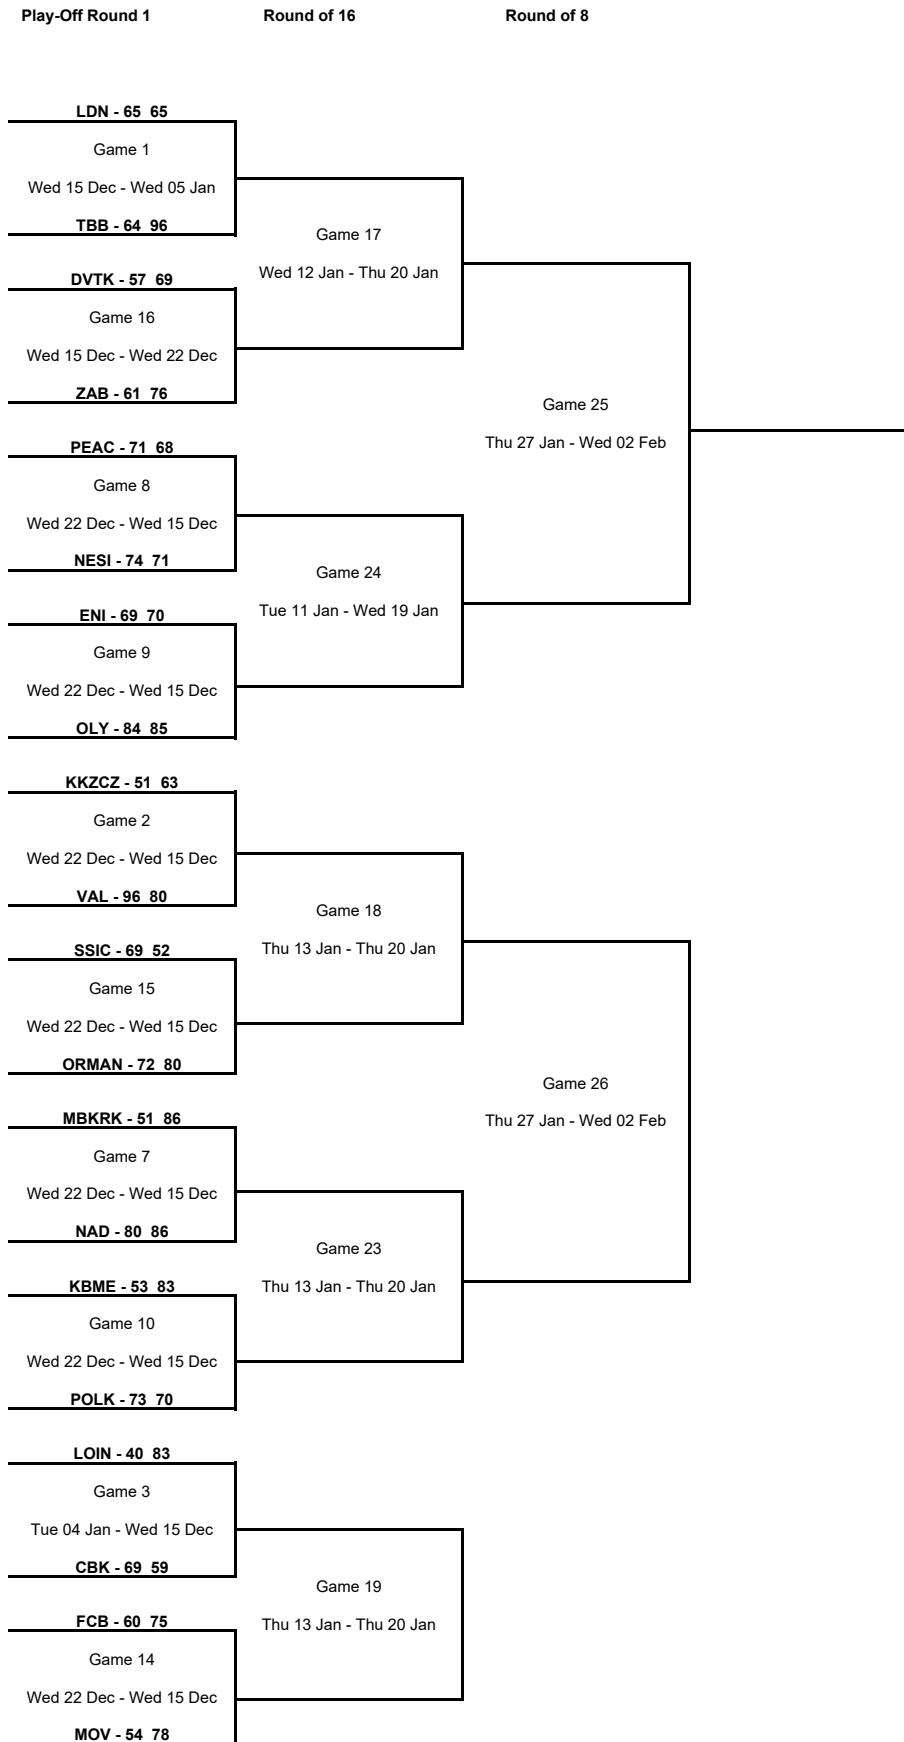

TOURNAMENT SUMMARY