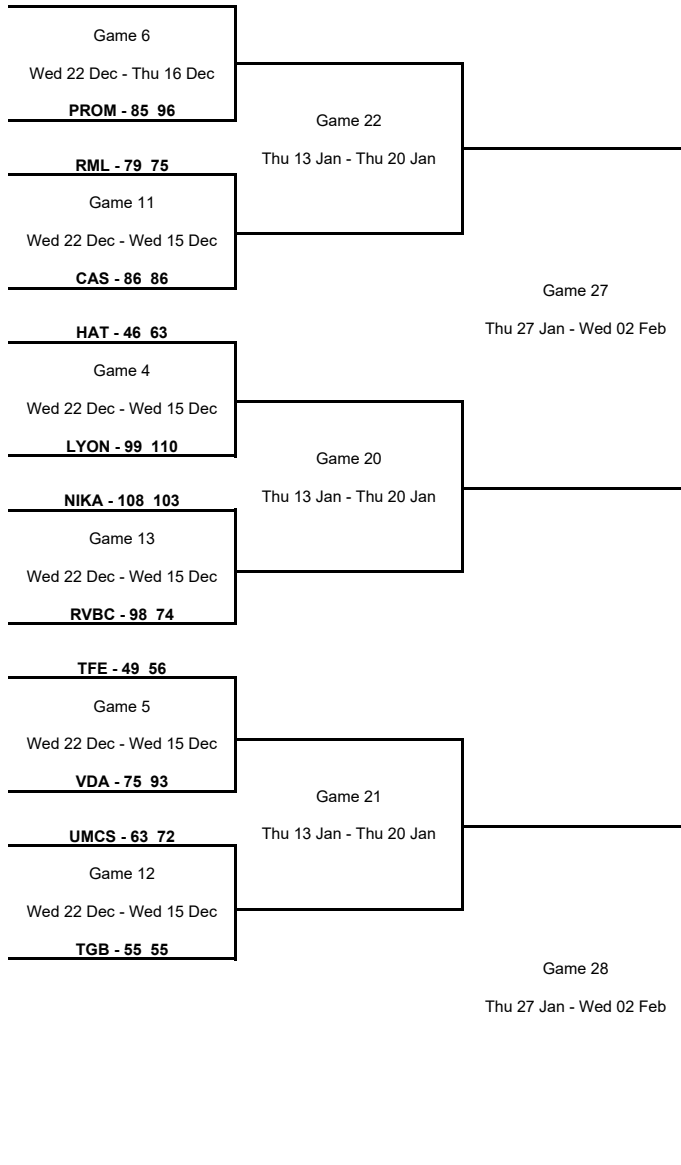

TOURNAMENT SUMMARY