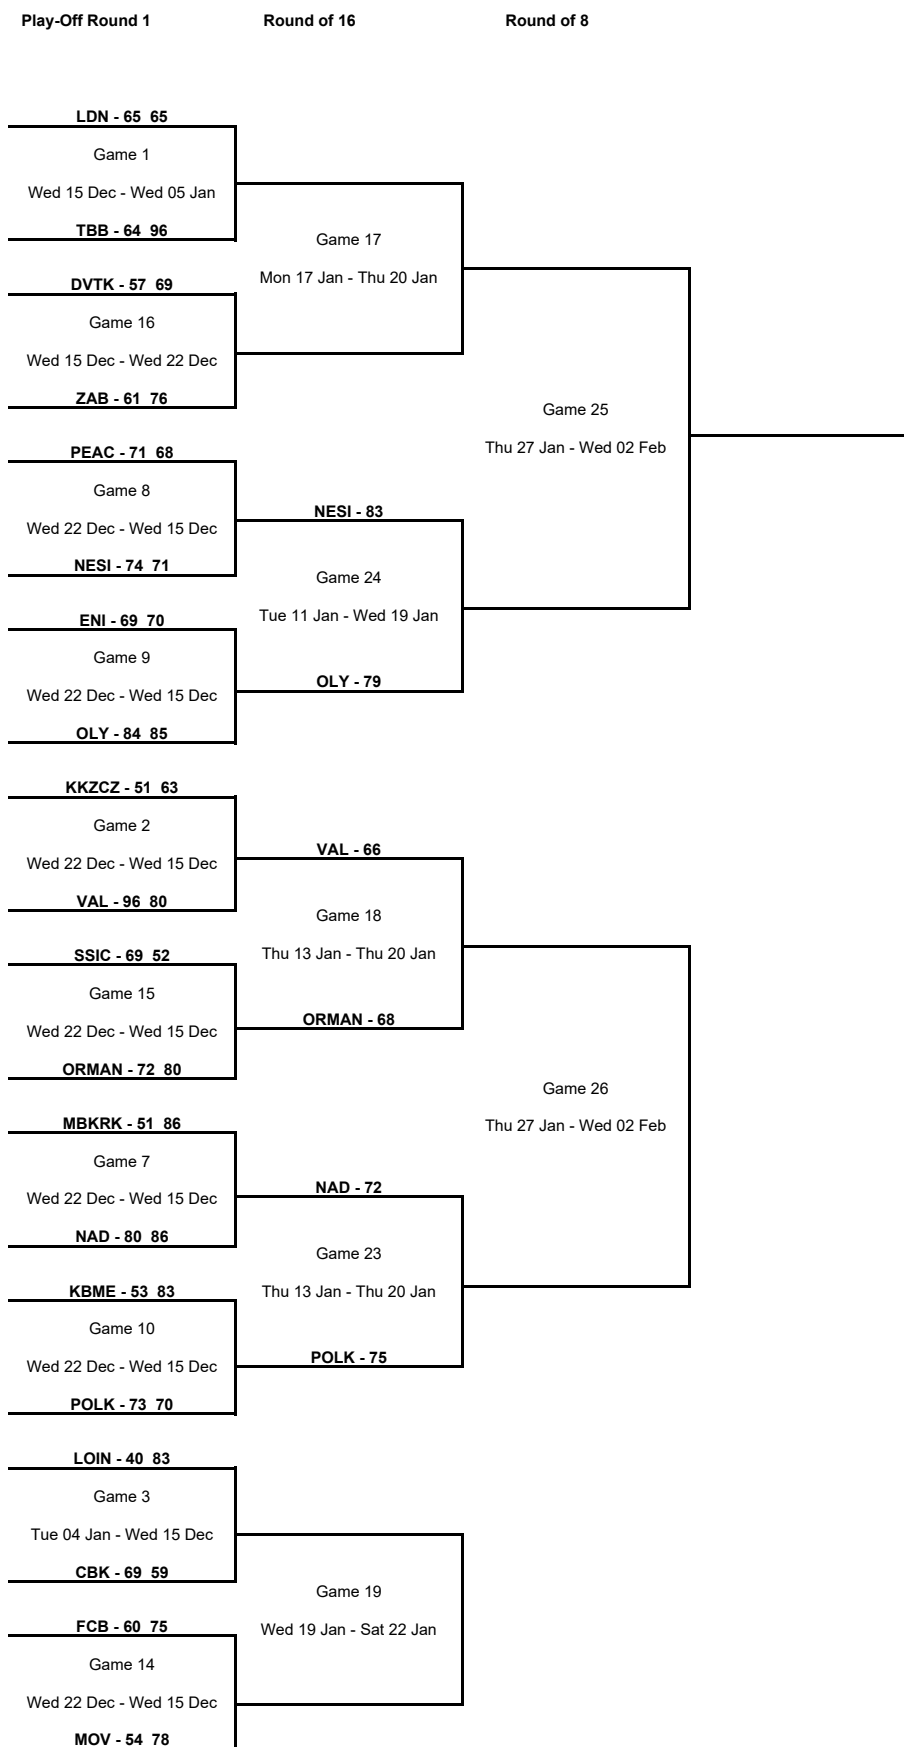

TOURNAMENT SUMMARY