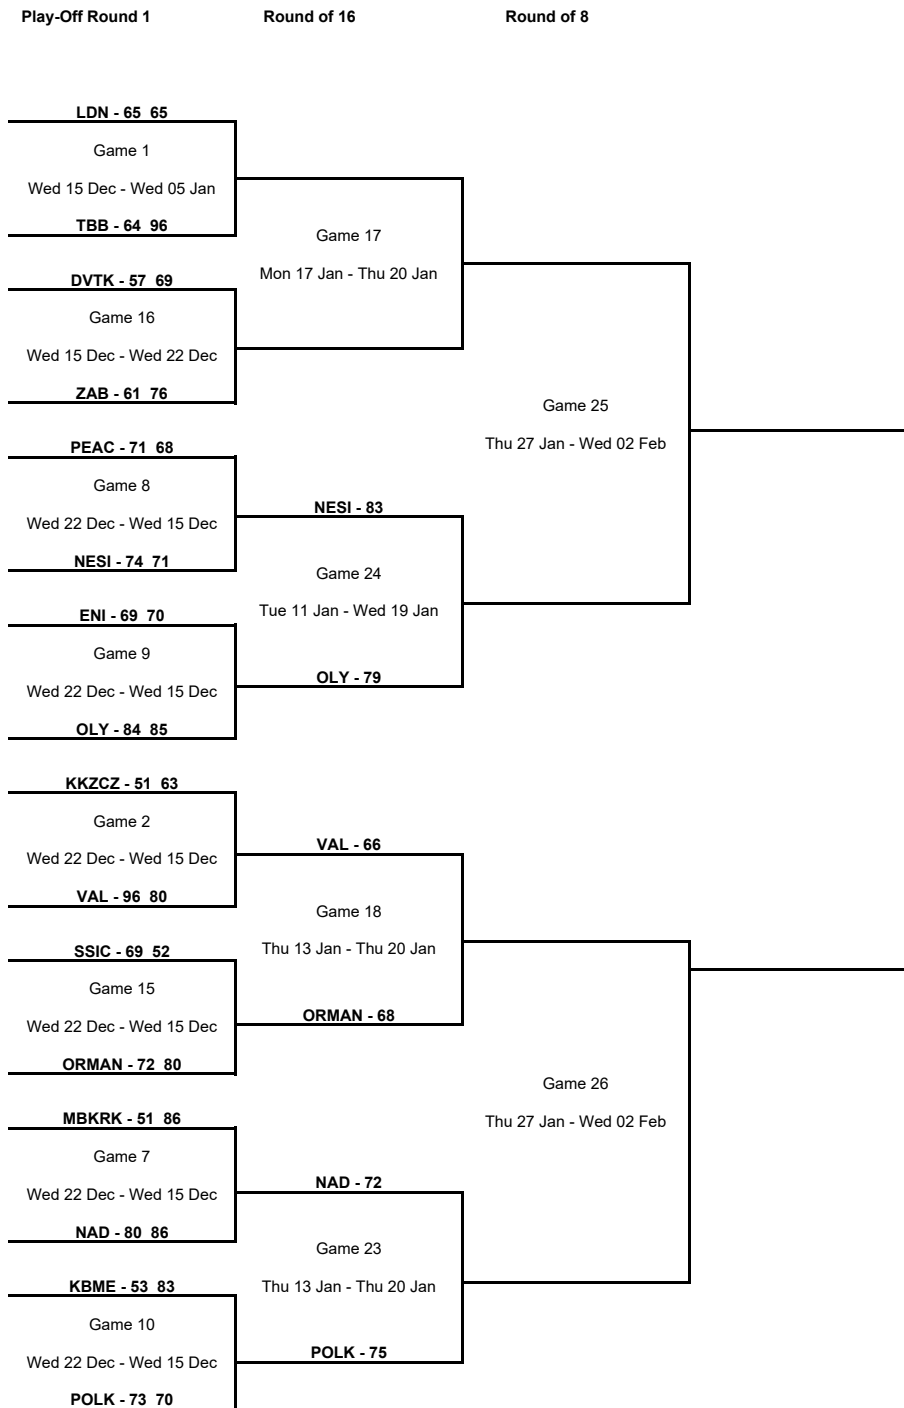

TOURNAMENT SUMMARY