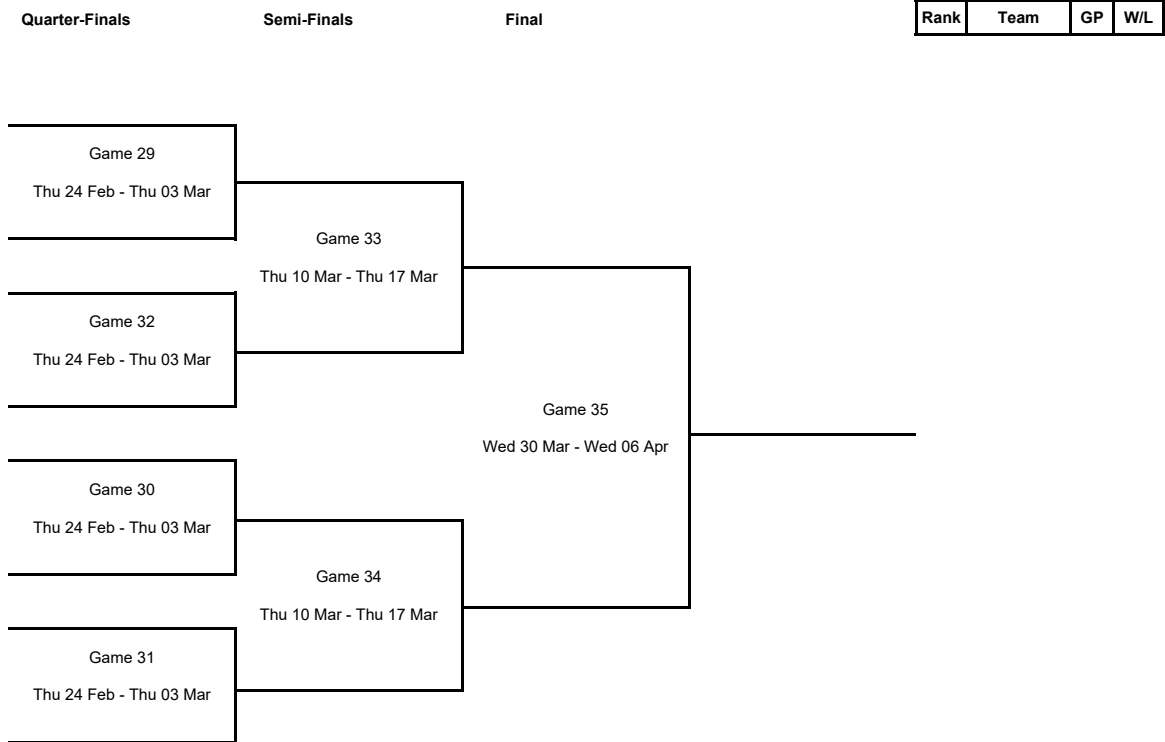

TOURNAMENT SUMMARY