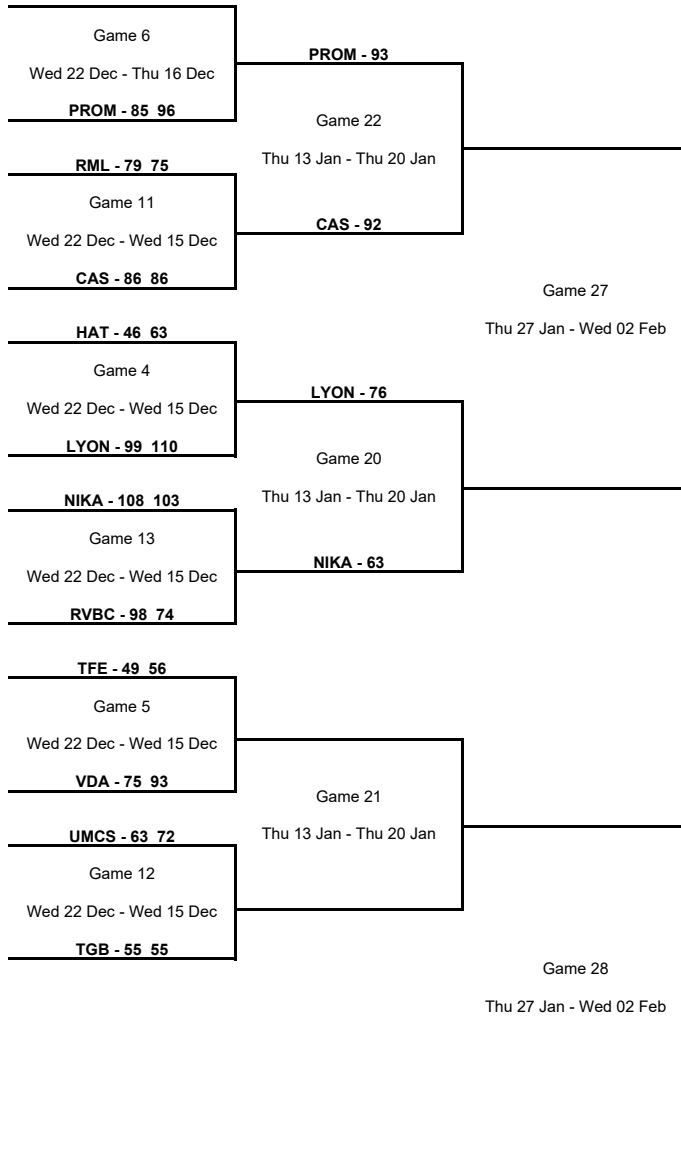

TOURNAMENT SUMMARY