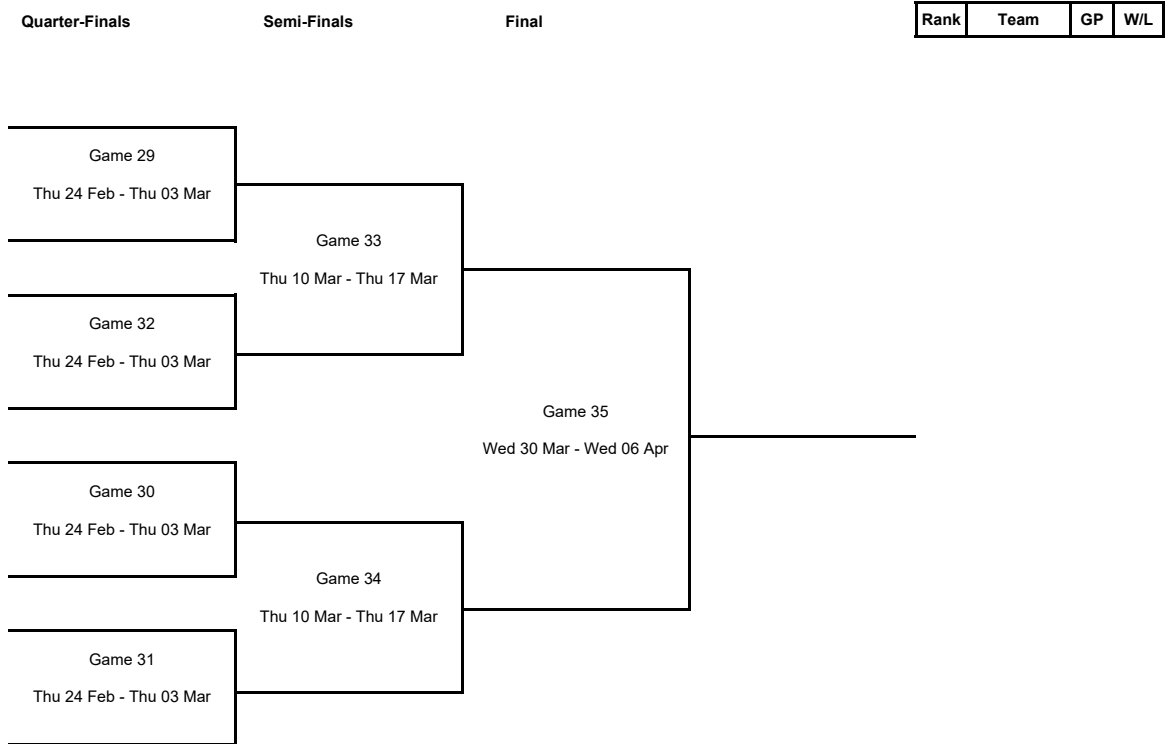

TOURNAMENT SUMMARY