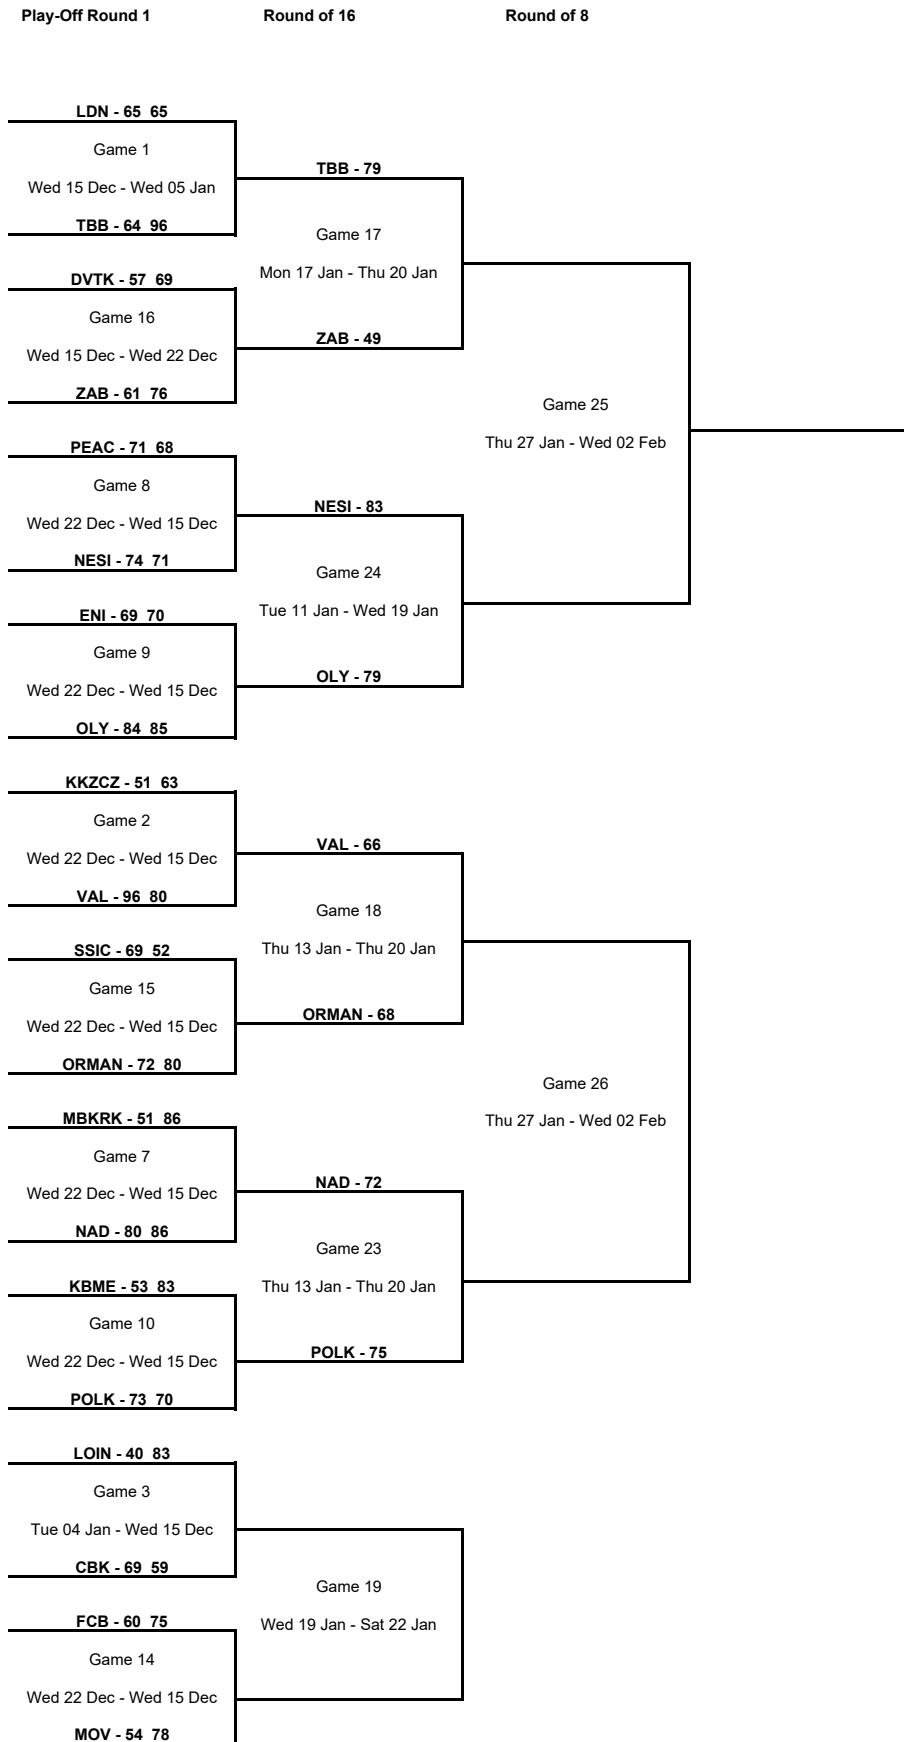

TOURNAMENT SUMMARY