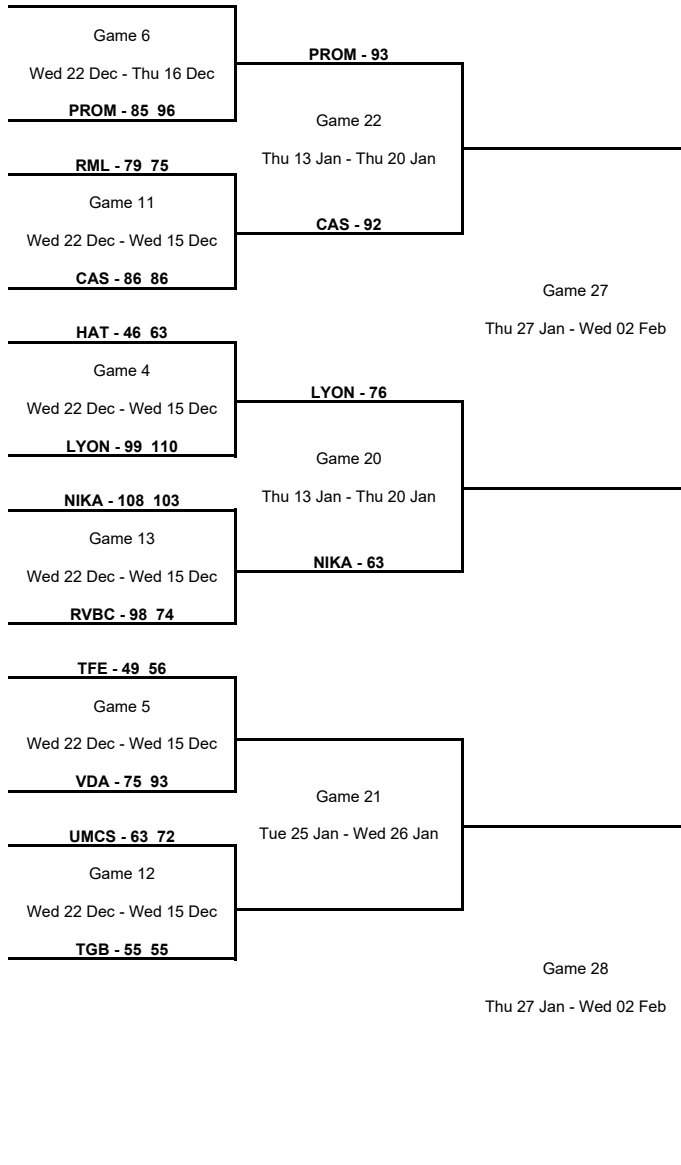

TOURNAMENT SUMMARY