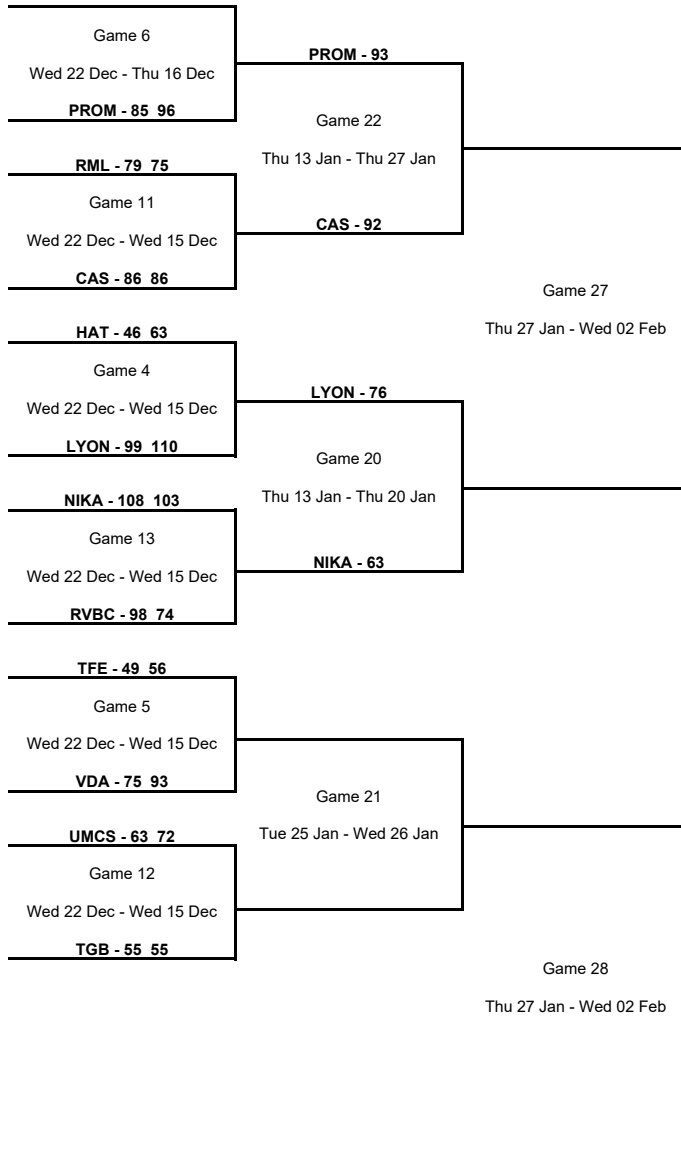

TOURNAMENT SUMMARY