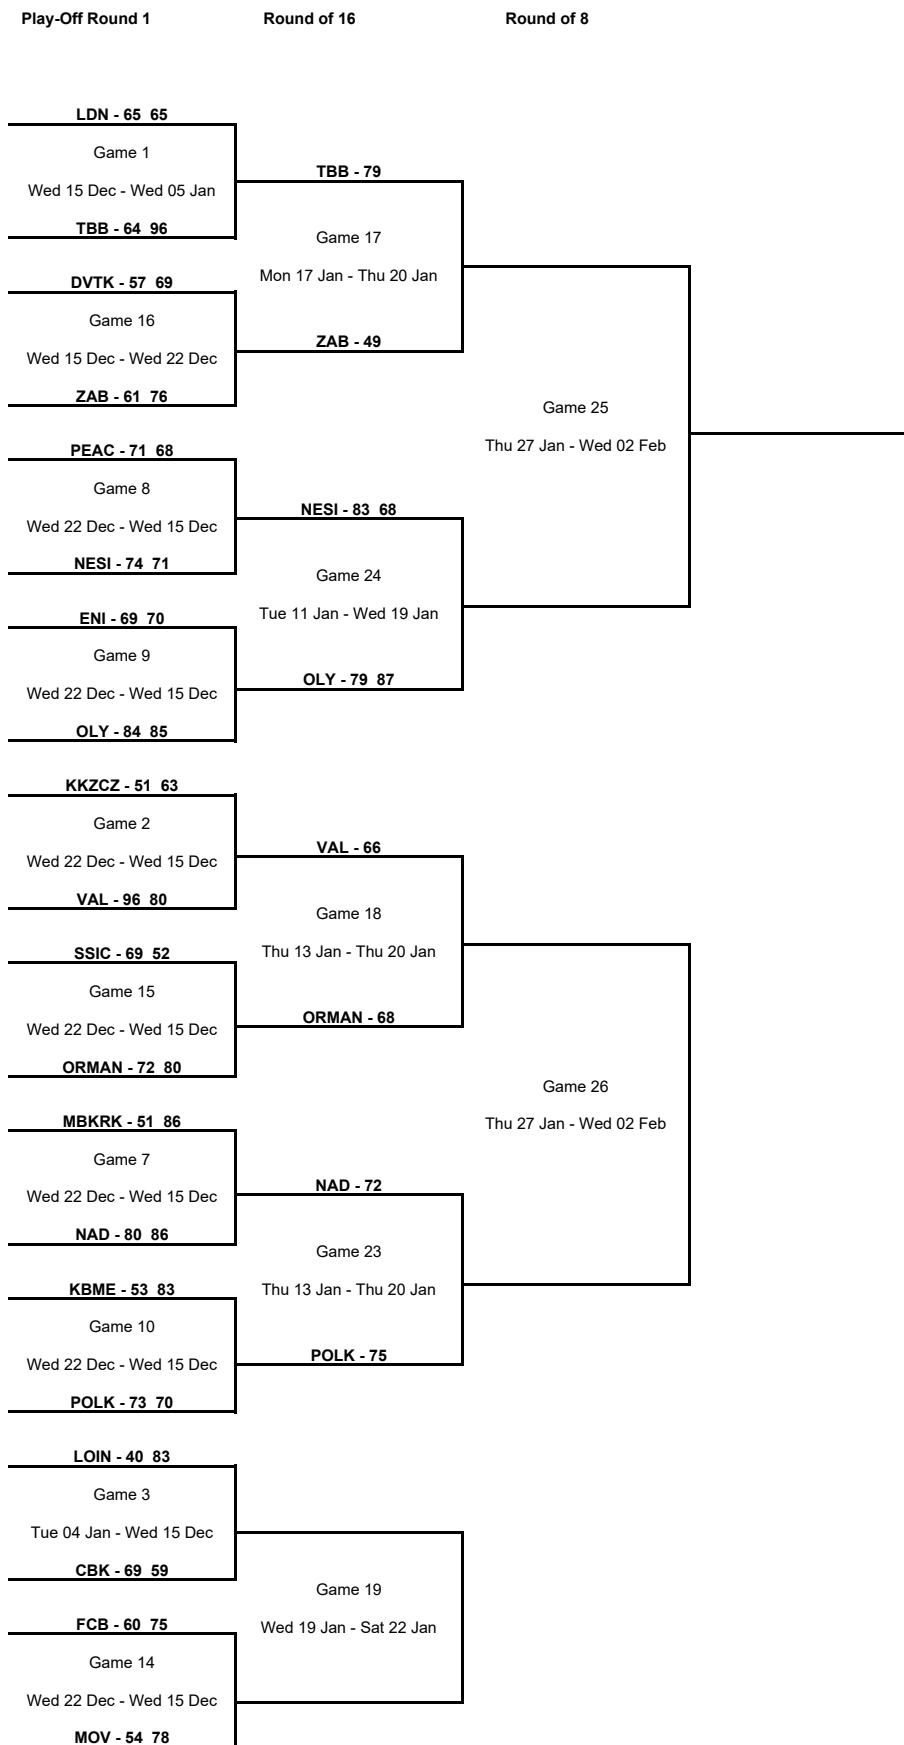

TOURNAMENT SUMMARY