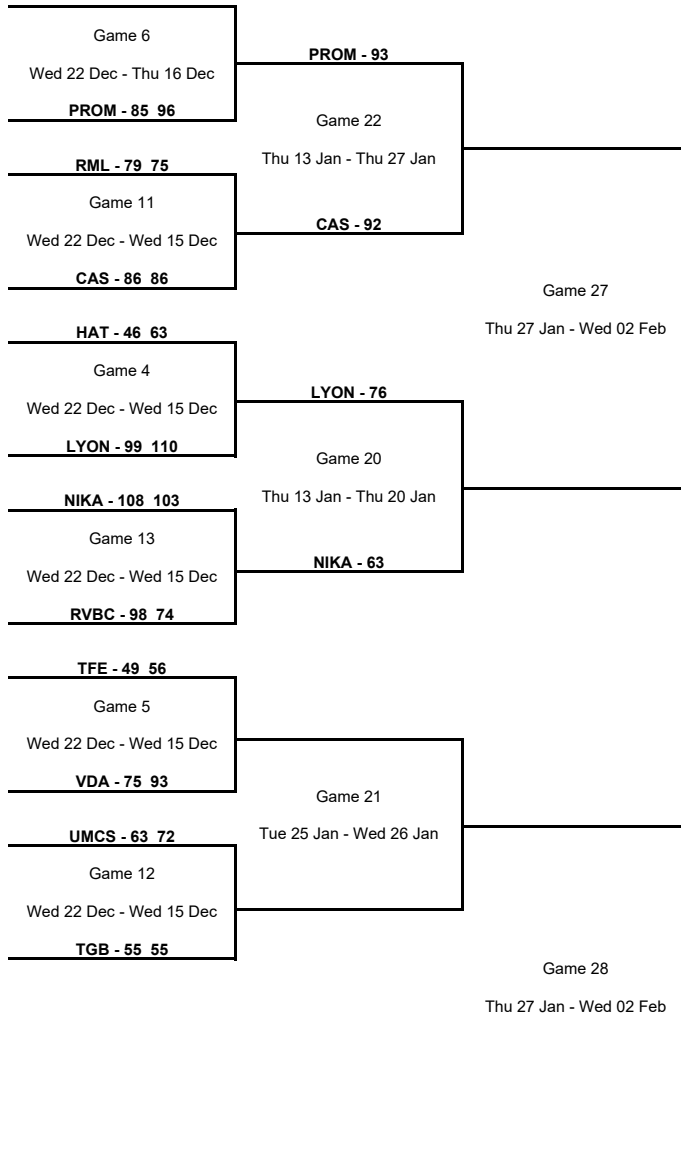

TOURNAMENT SUMMARY