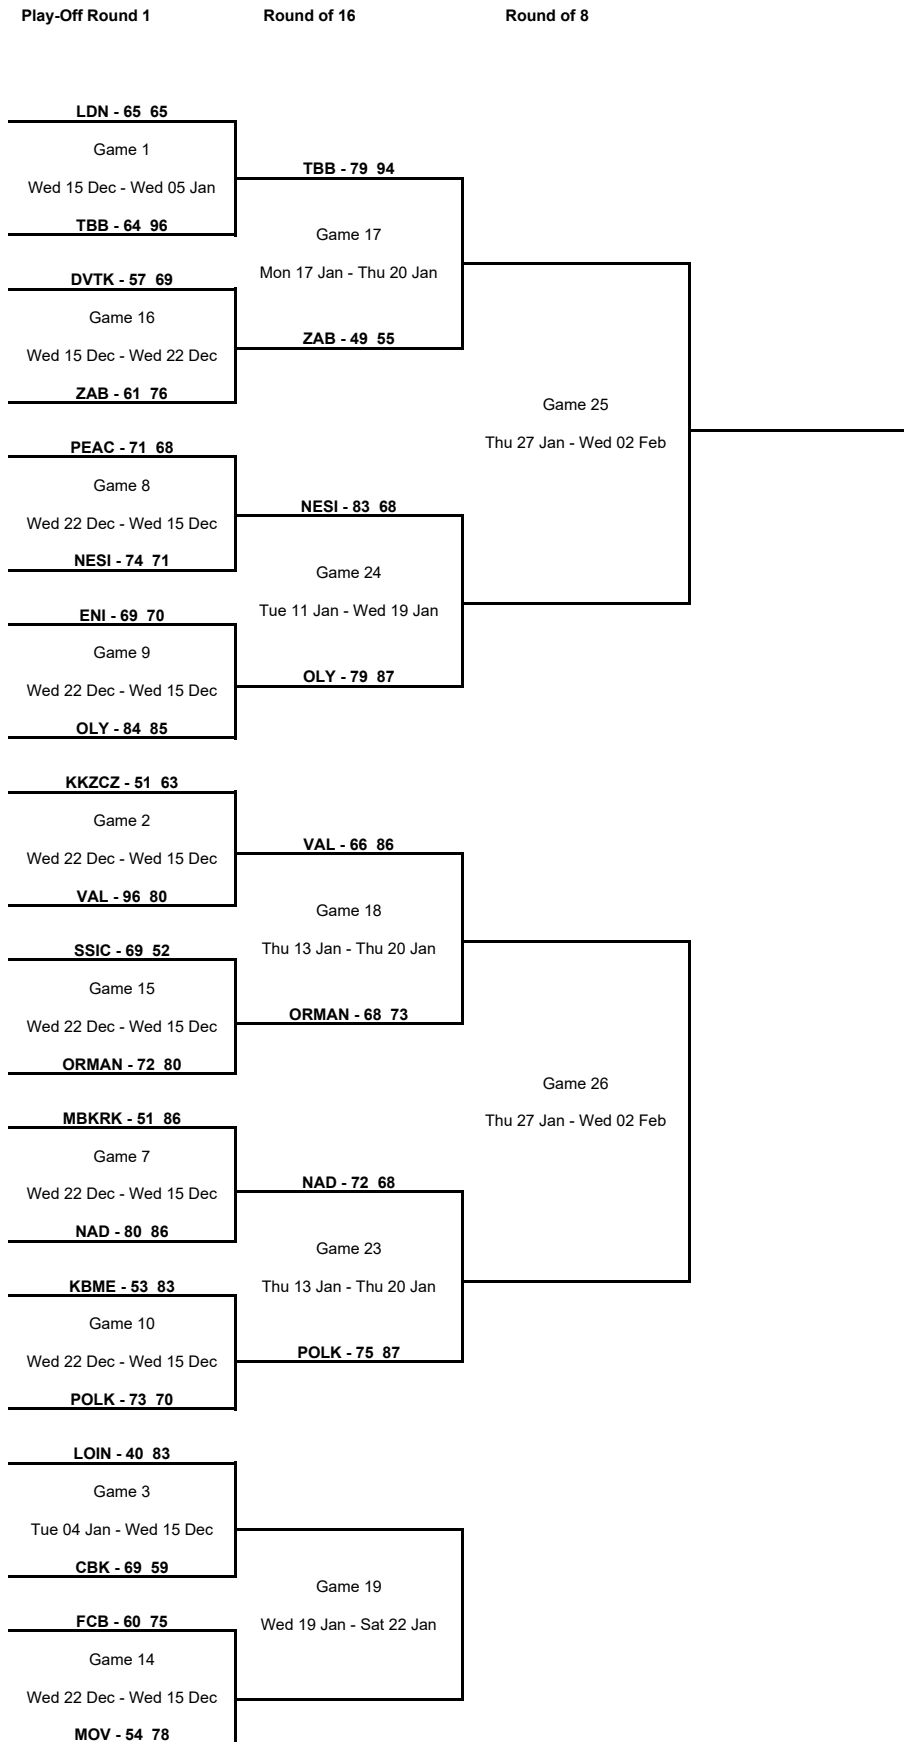

TOURNAMENT SUMMARY