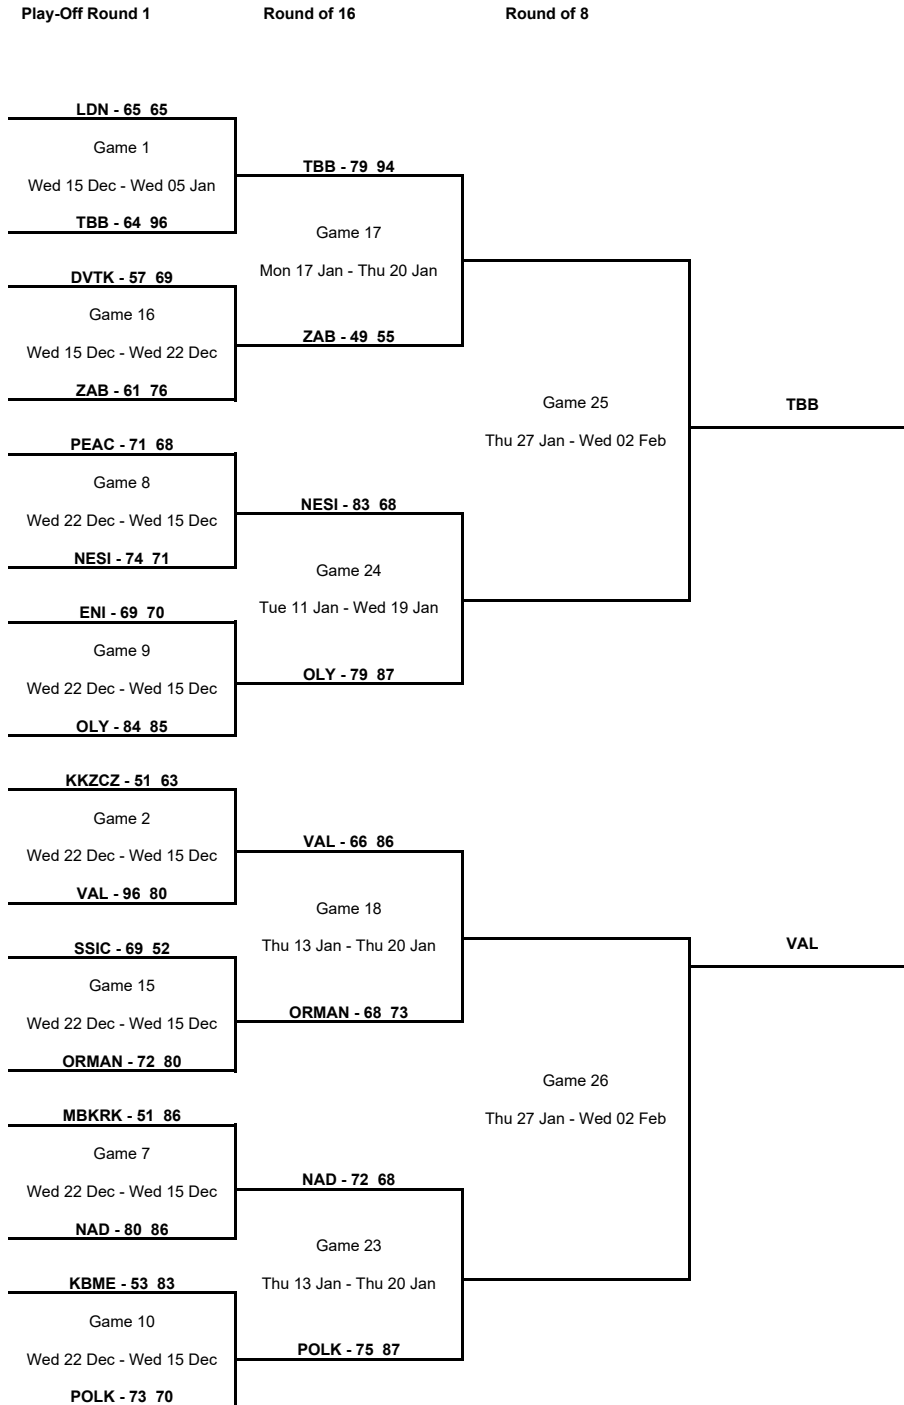

TOURNAMENT SUMMARY