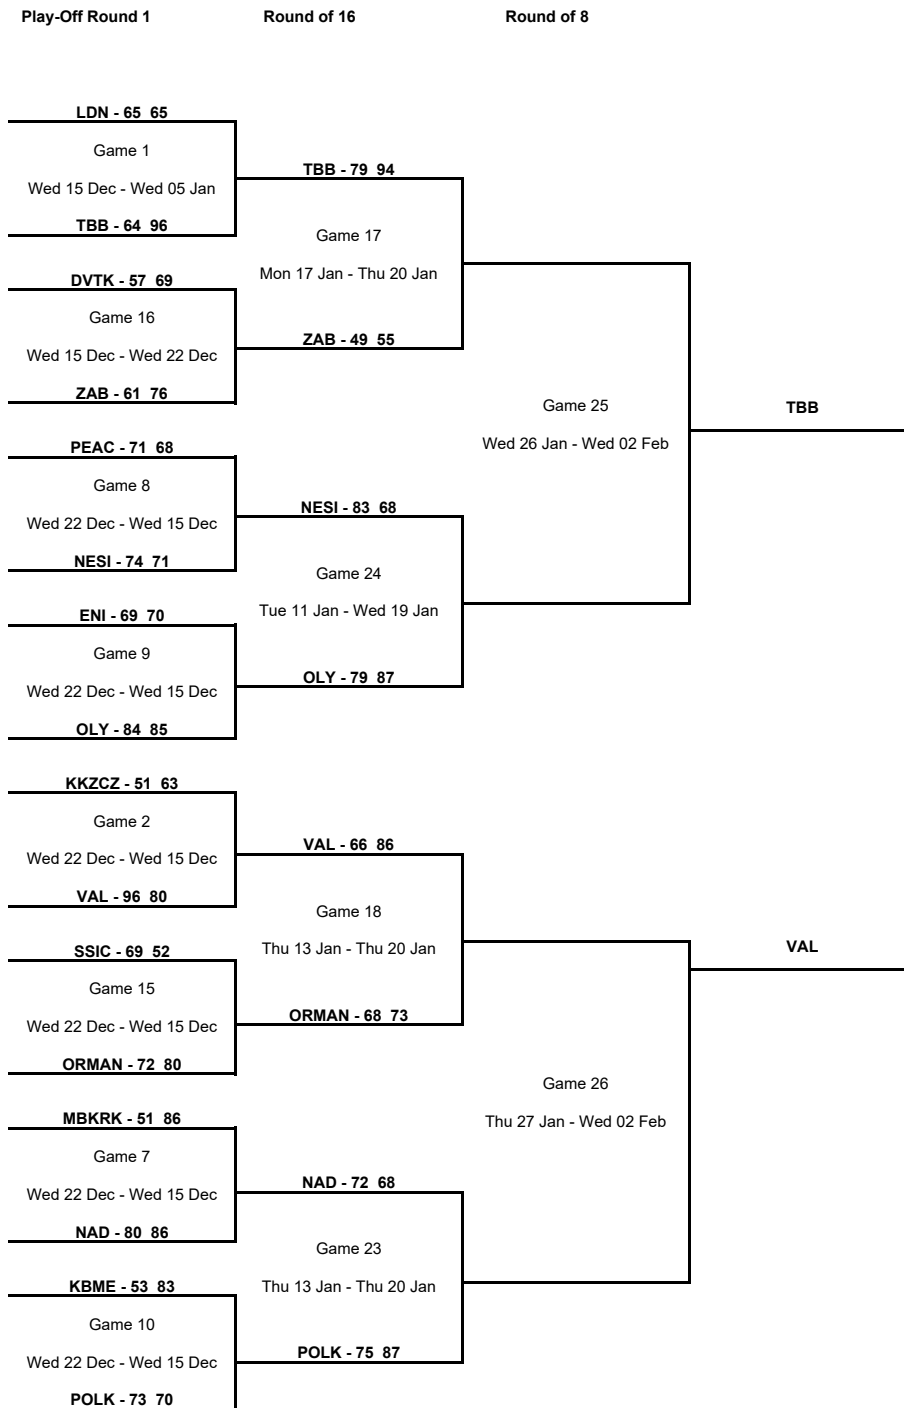

TOURNAMENT SUMMARY