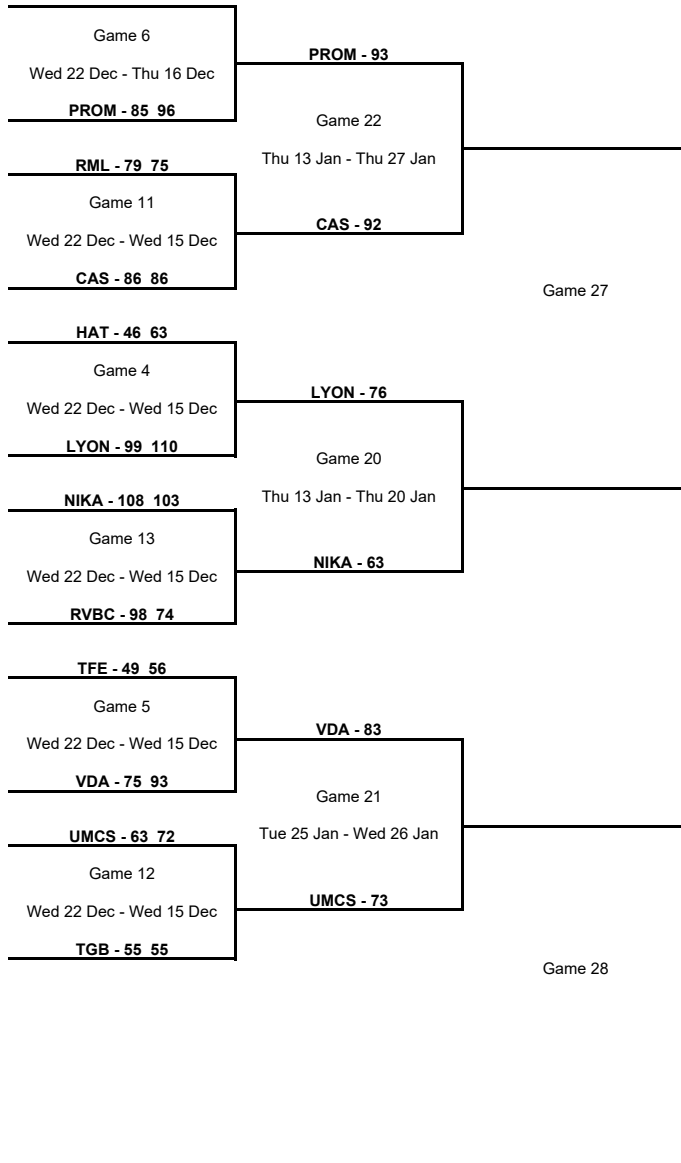

TOURNAMENT SUMMARY