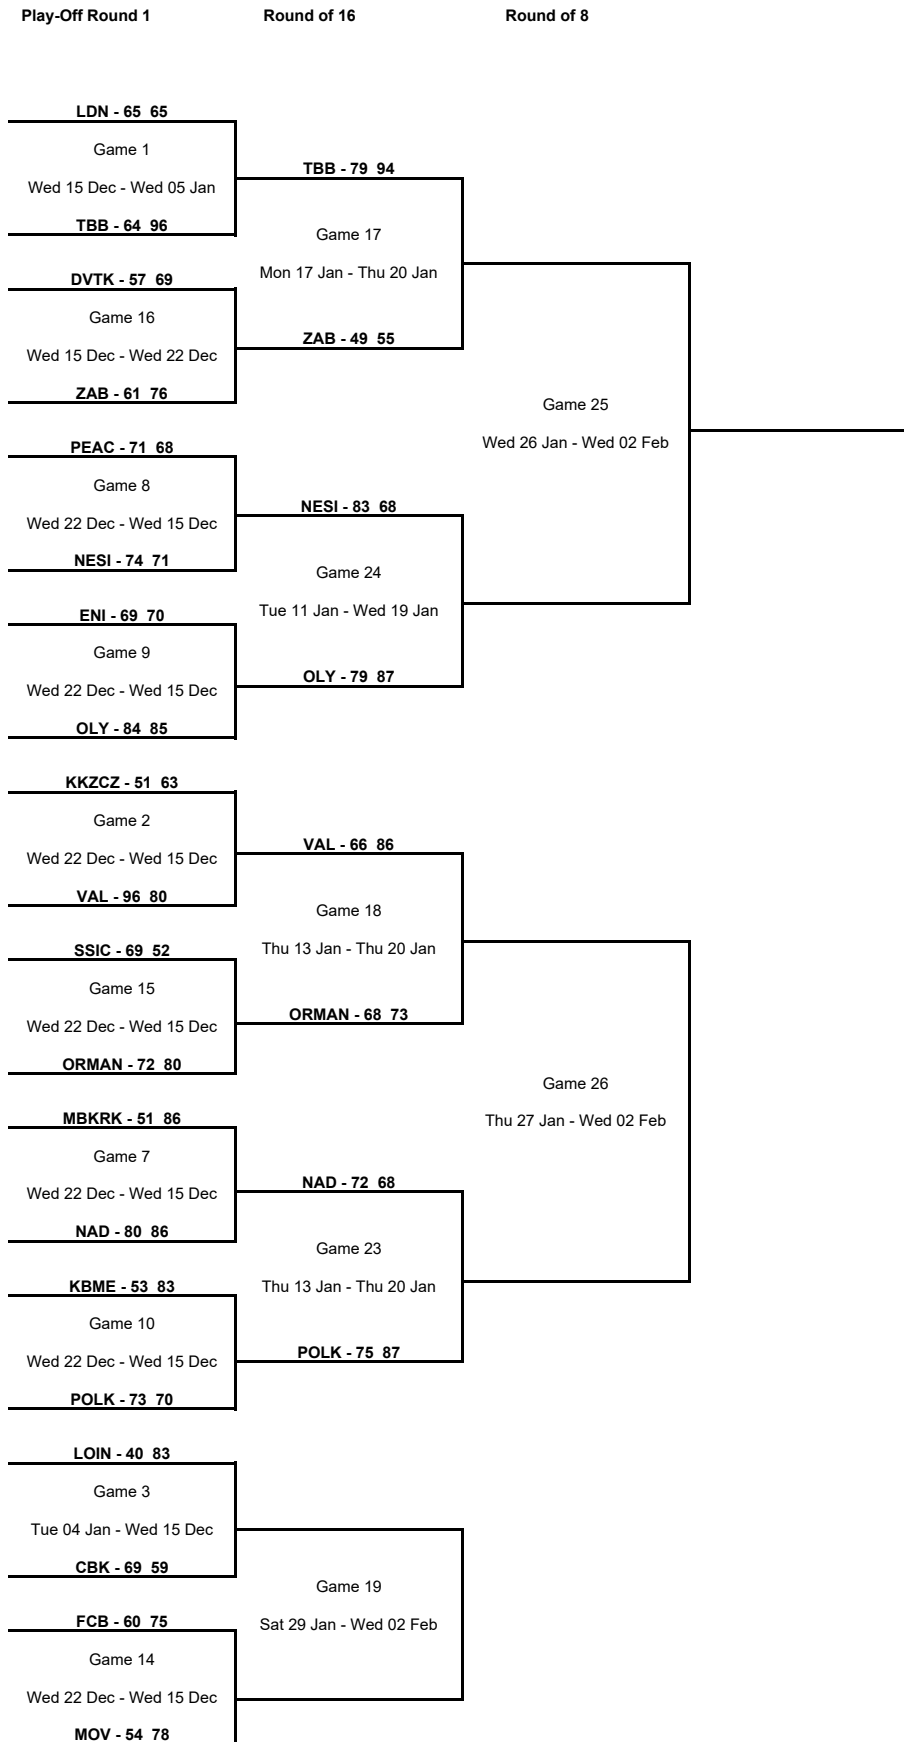

TOURNAMENT SUMMARY