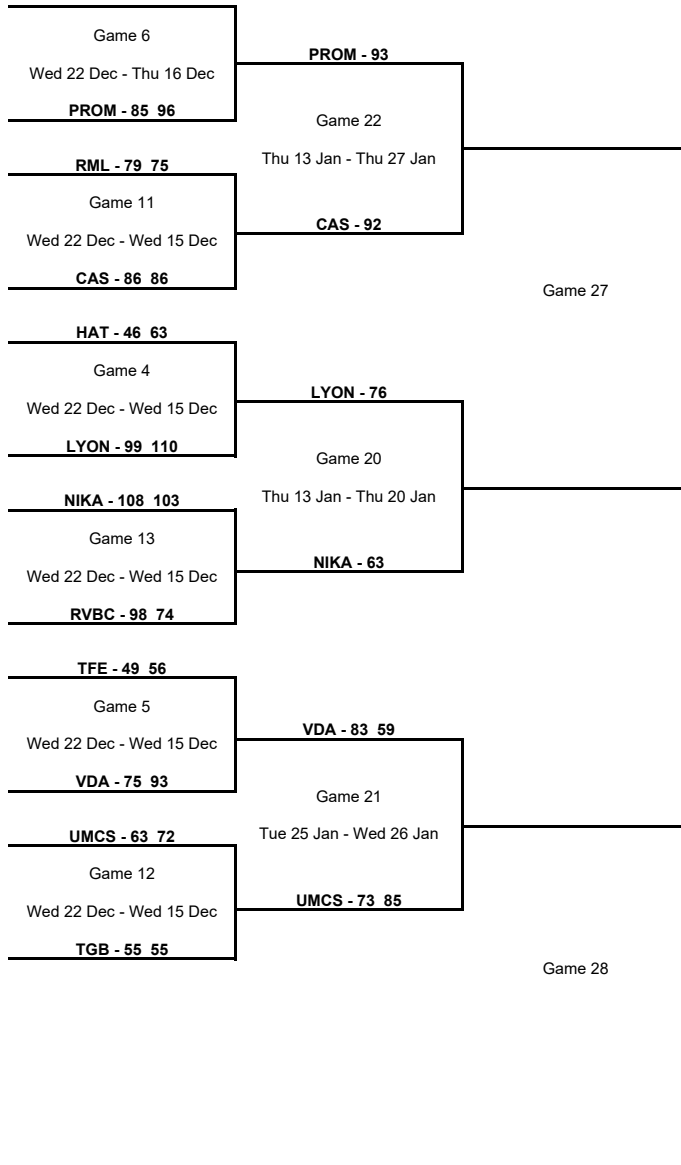

TOURNAMENT SUMMARY