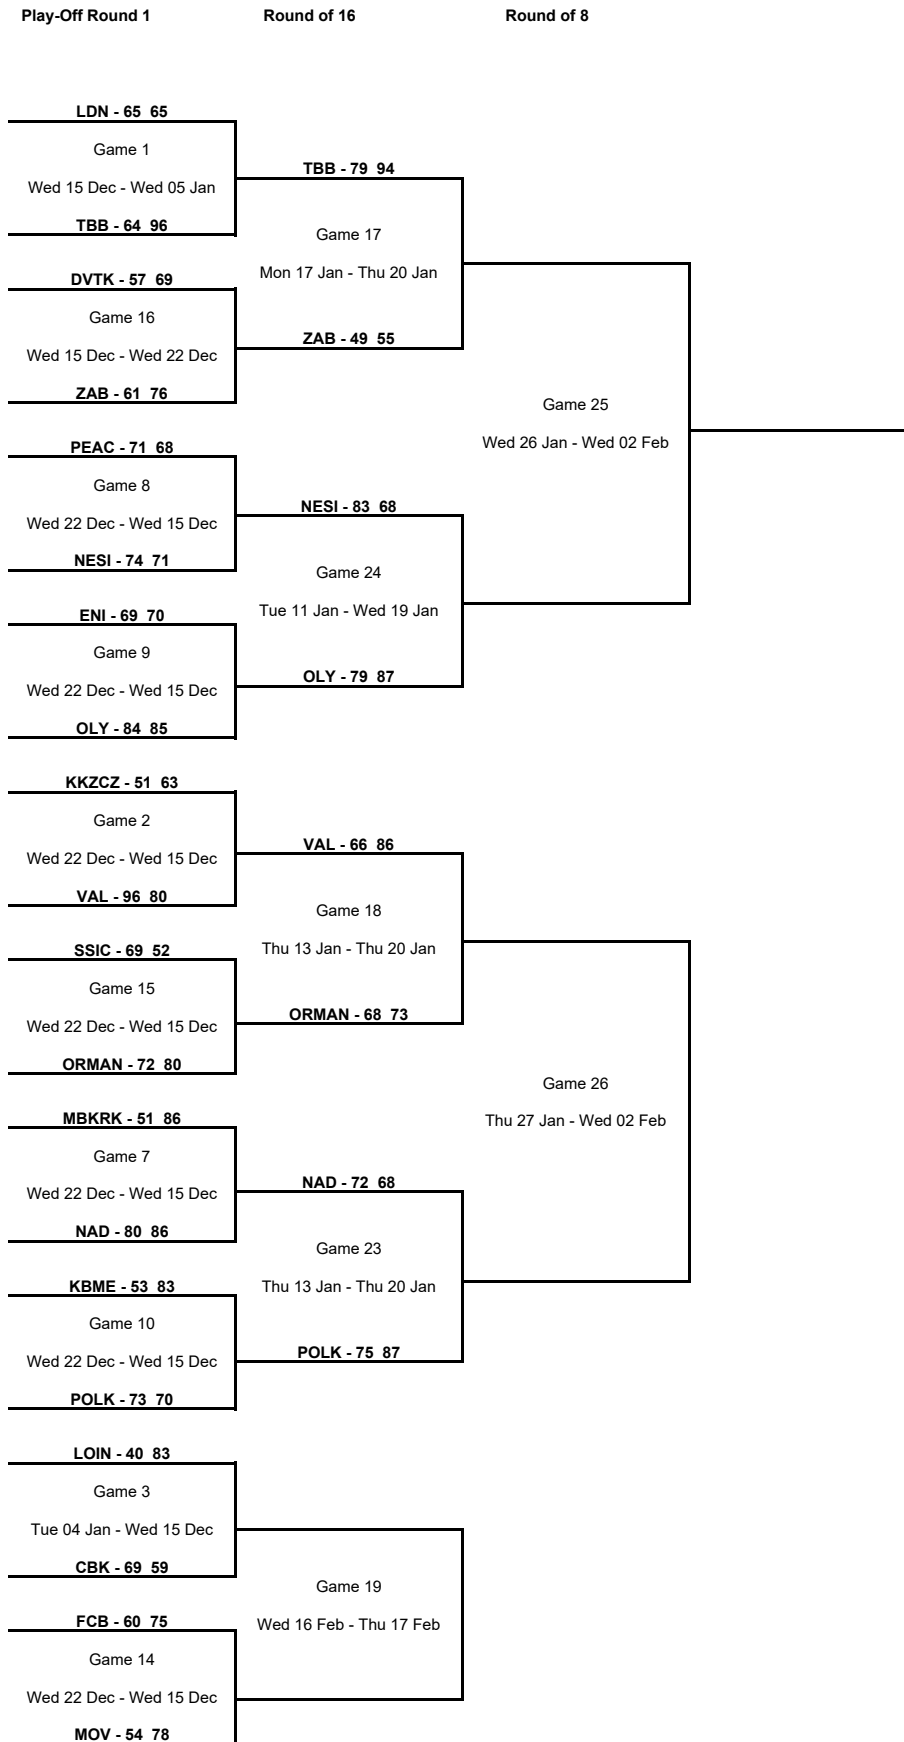

TOURNAMENT SUMMARY