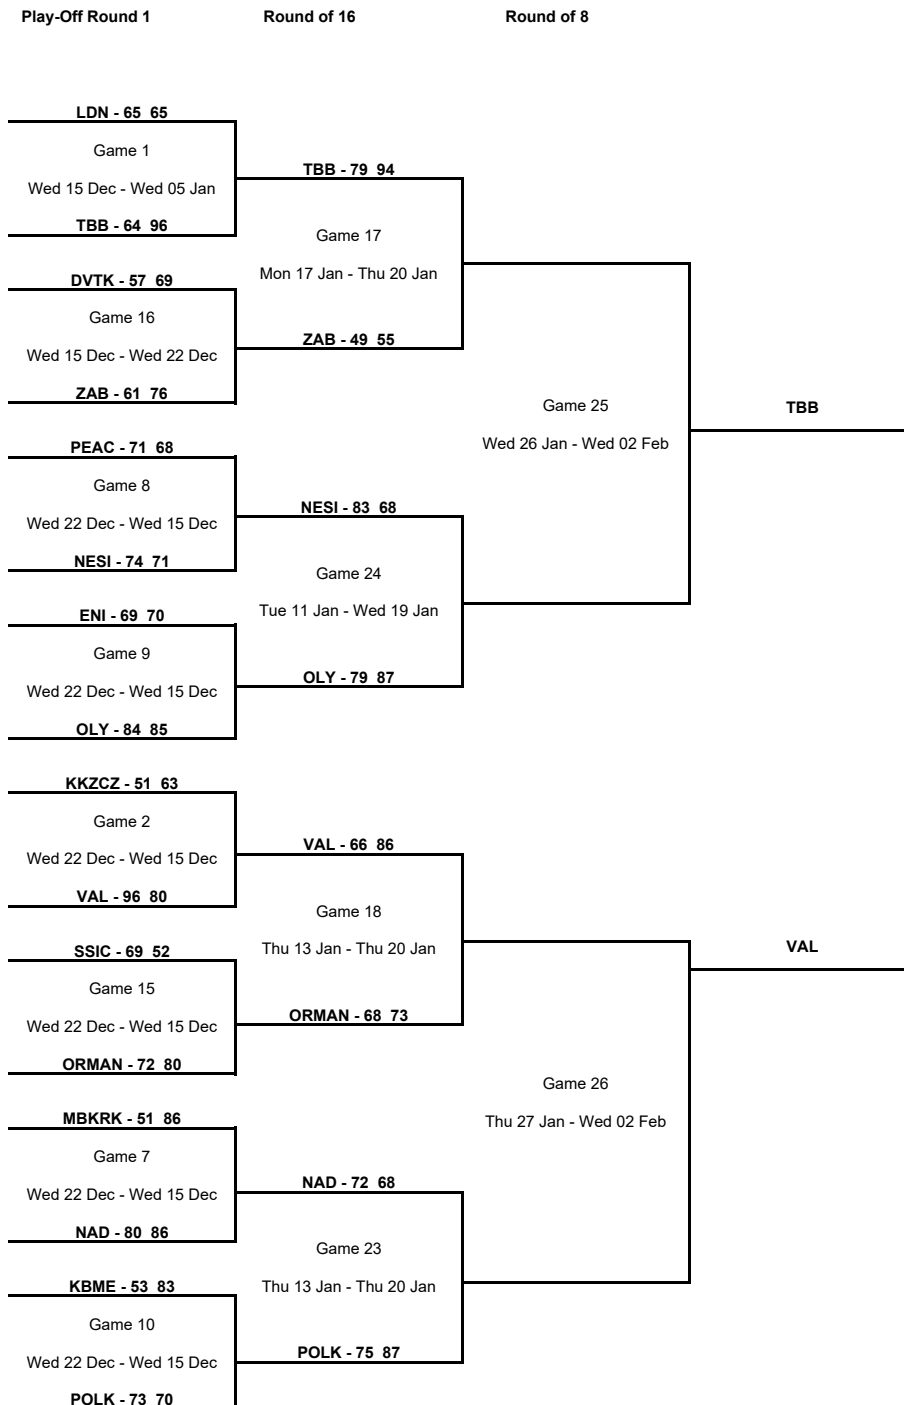

TOURNAMENT SUMMARY