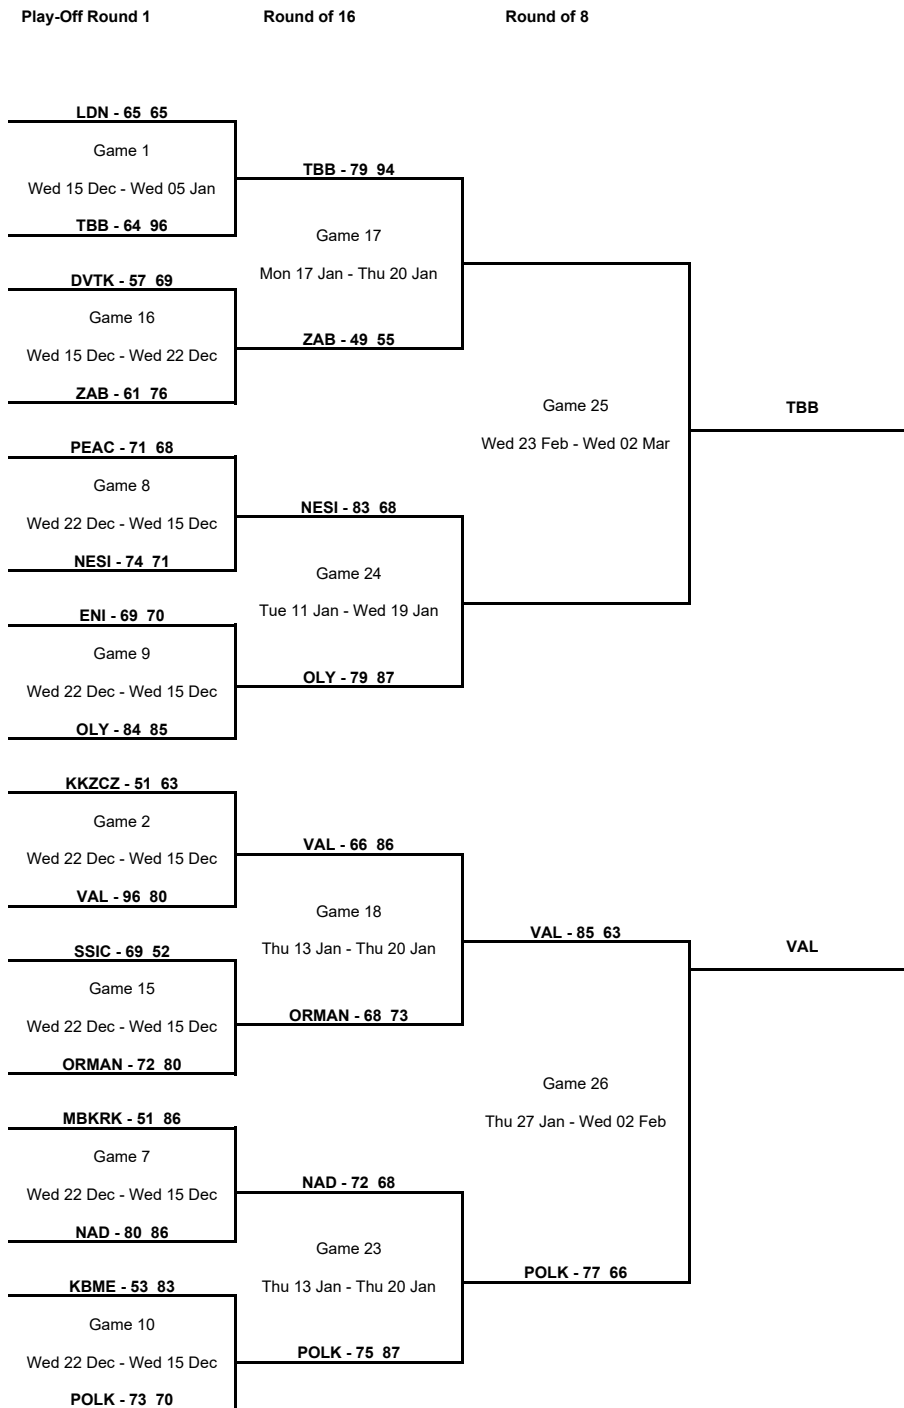

TOURNAMENT SUMMARY