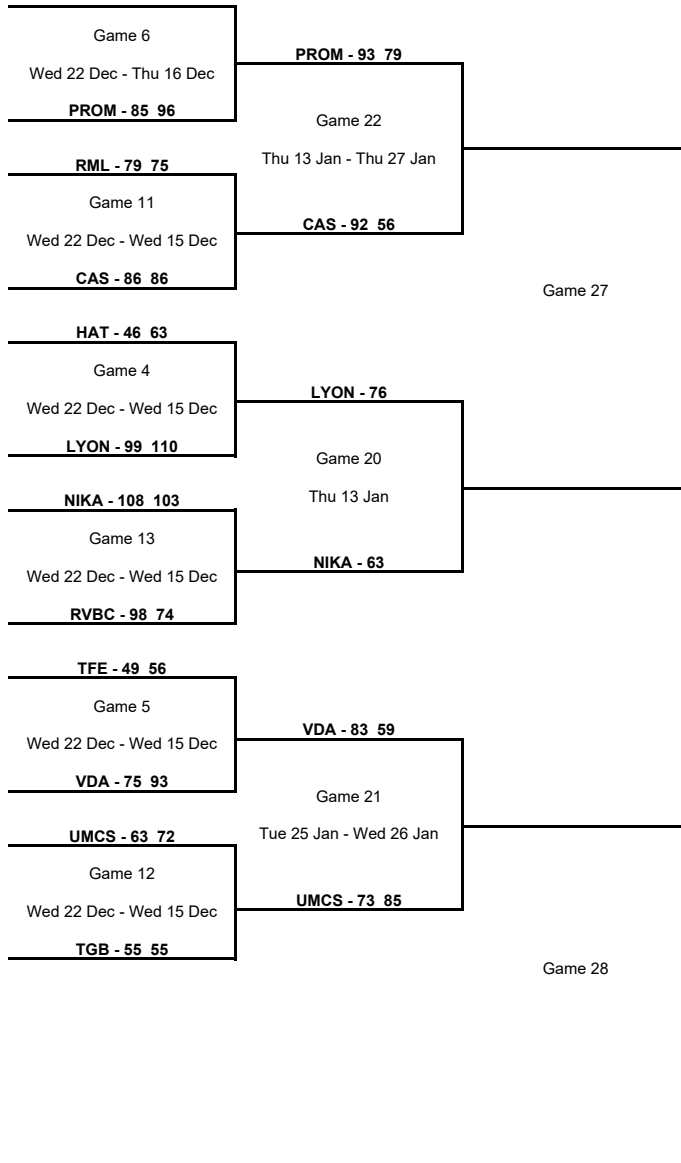

TOURNAMENT SUMMARY