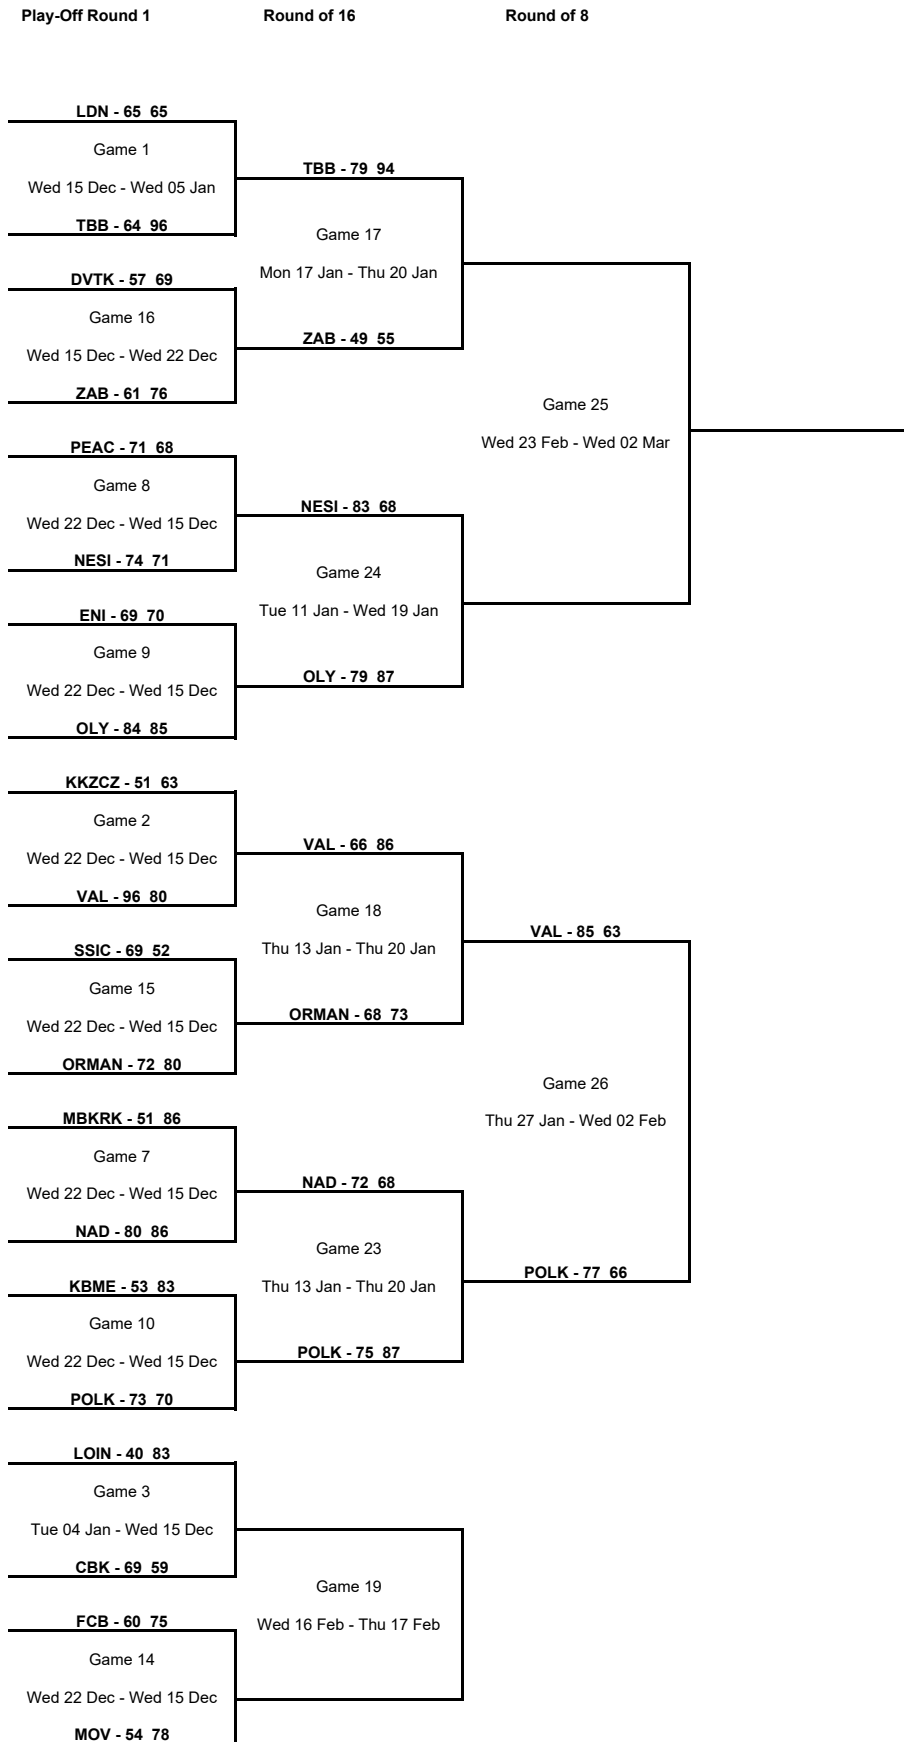

TOURNAMENT SUMMARY