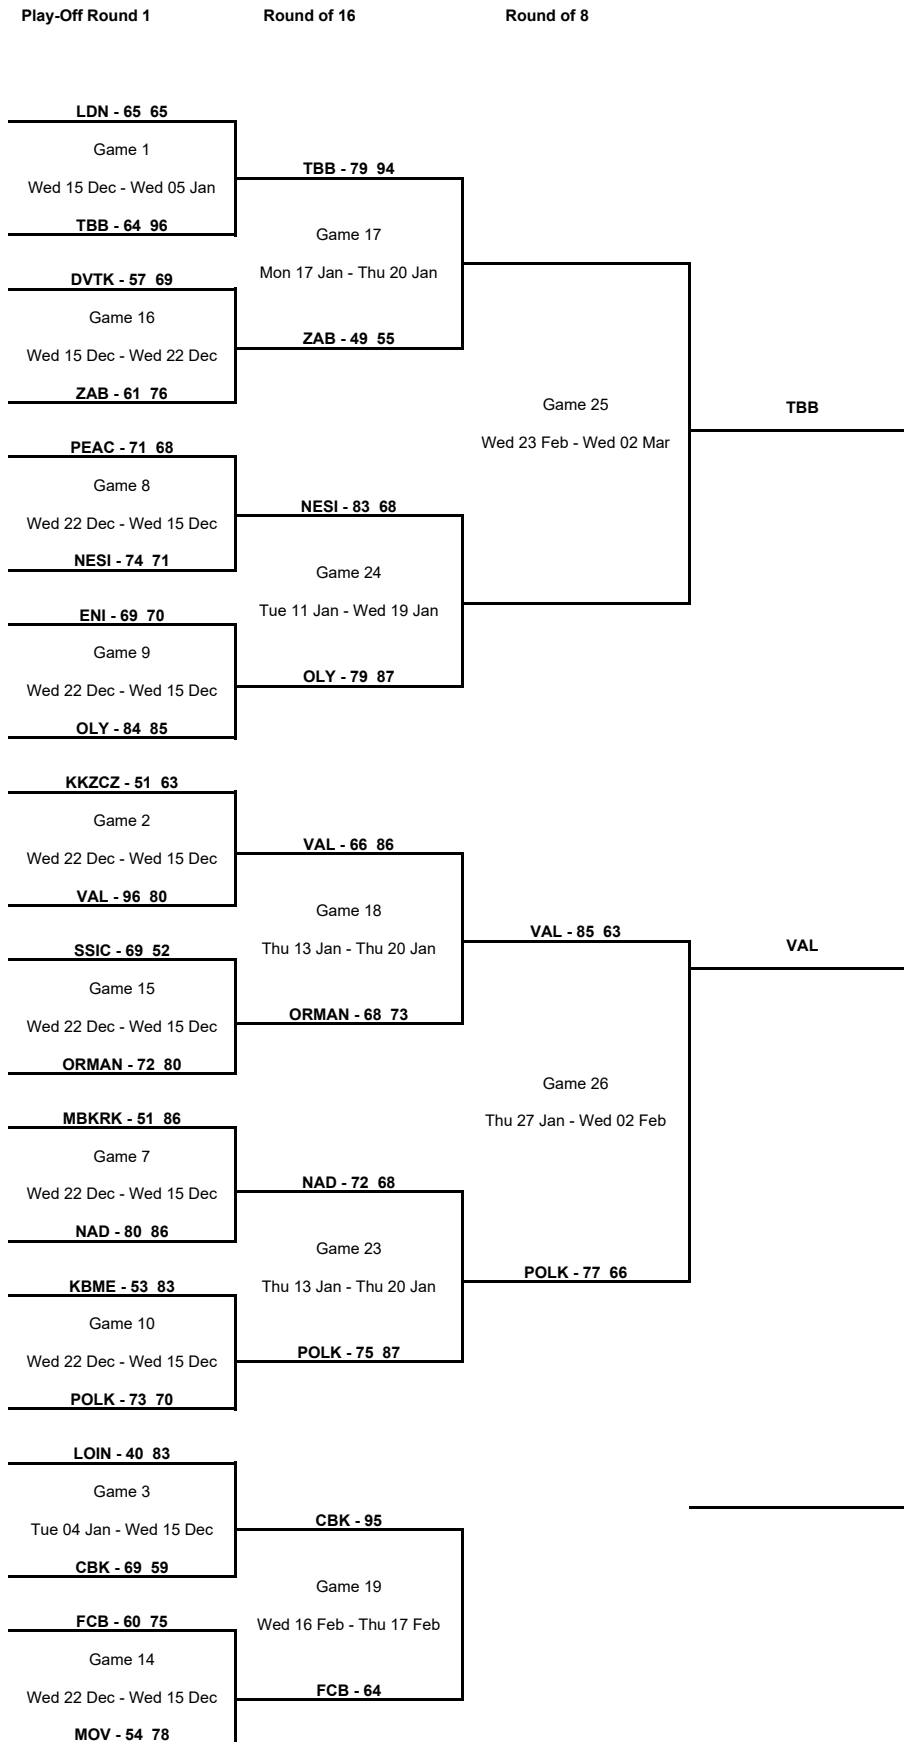

TOURNAMENT SUMMARY