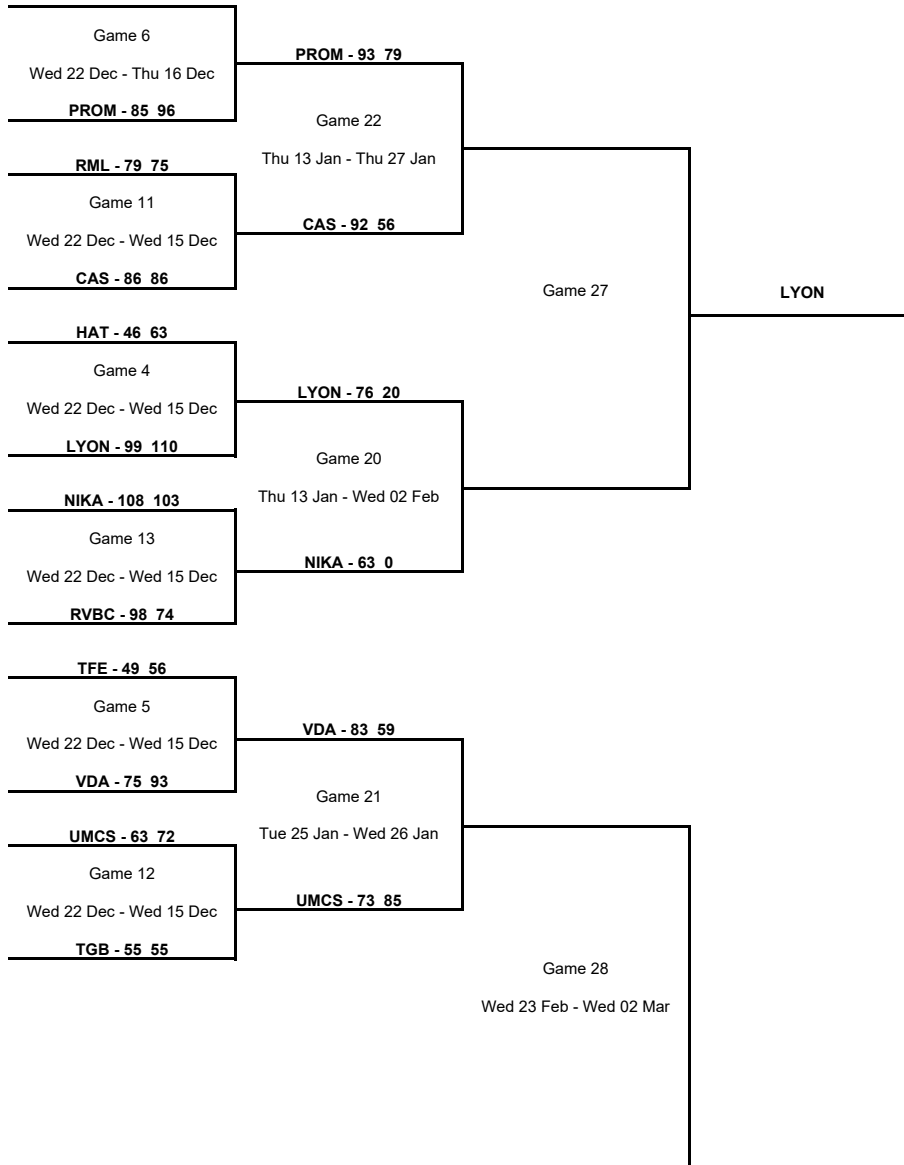

TOURNAMENT SUMMARY