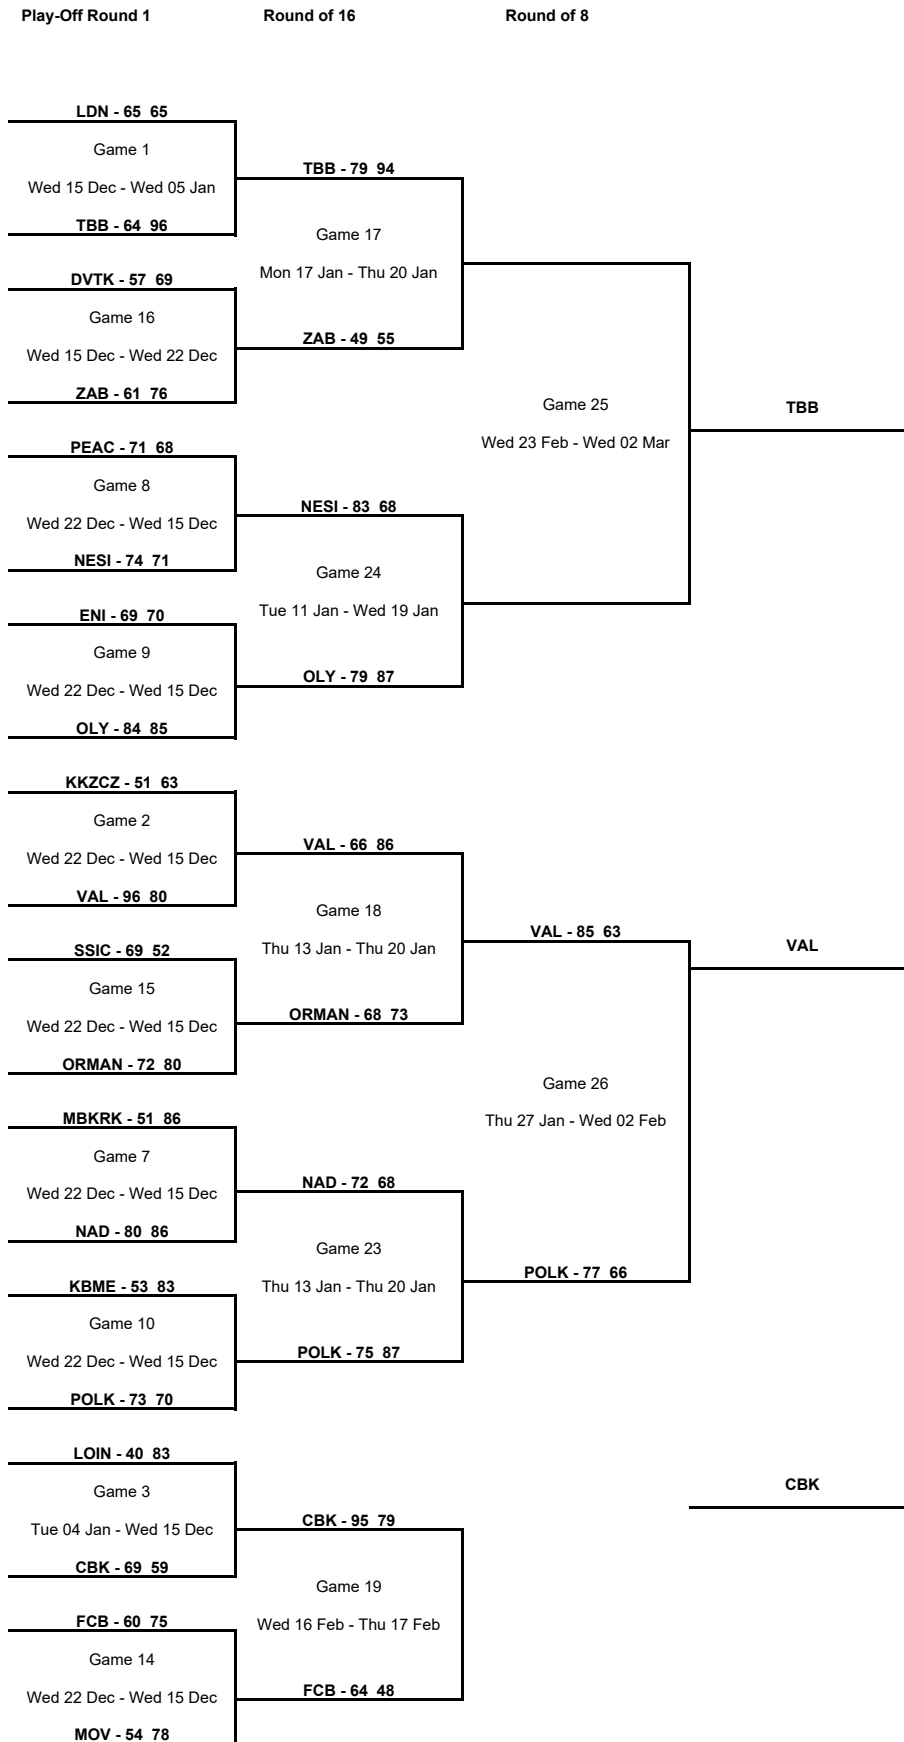

TOURNAMENT SUMMARY