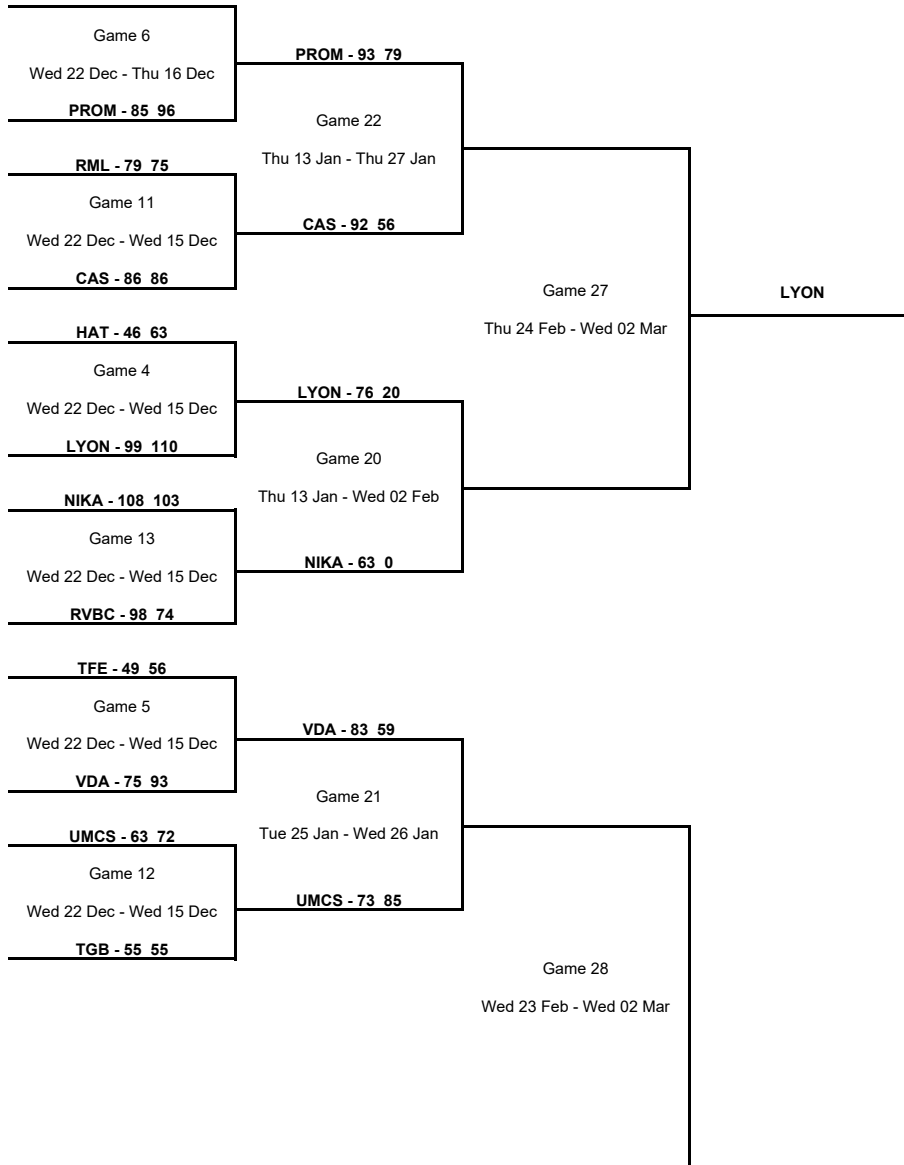

TOURNAMENT SUMMARY