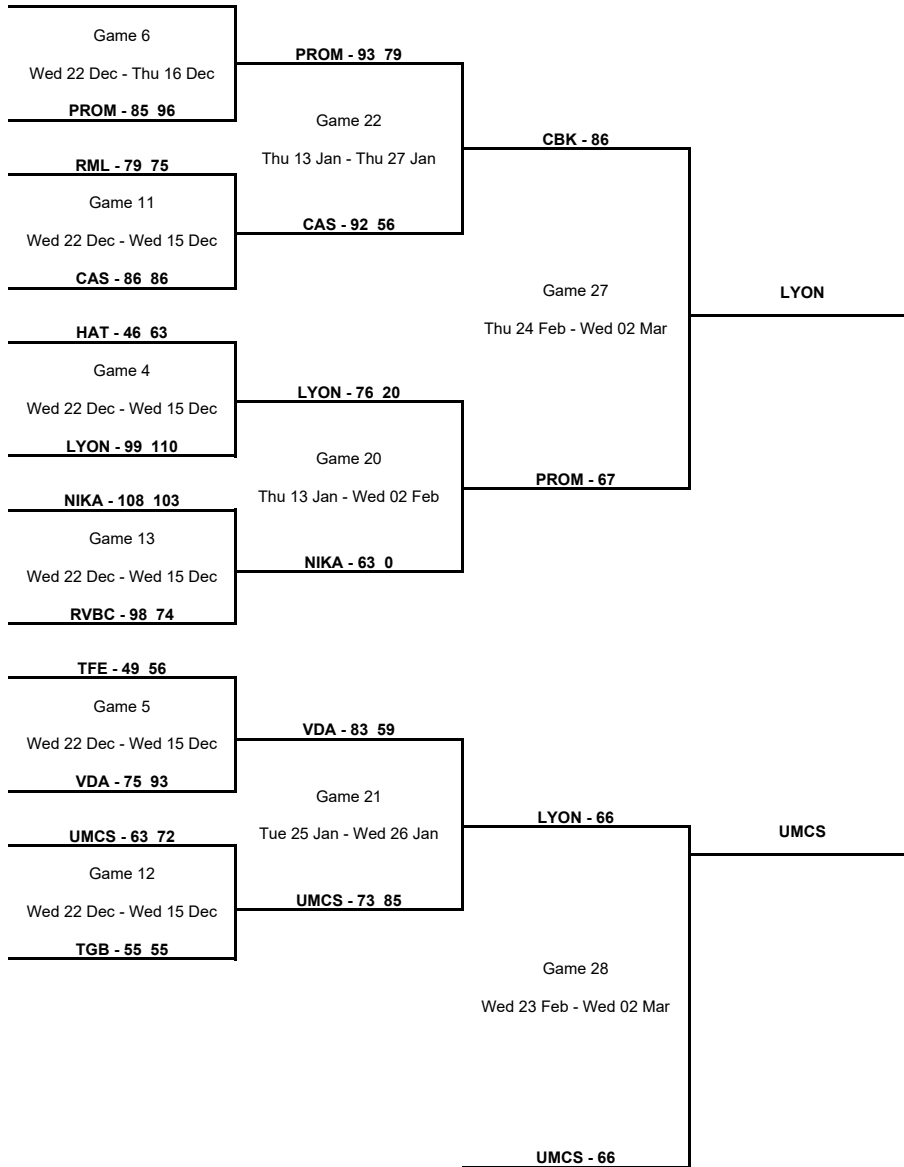

TOURNAMENT SUMMARY