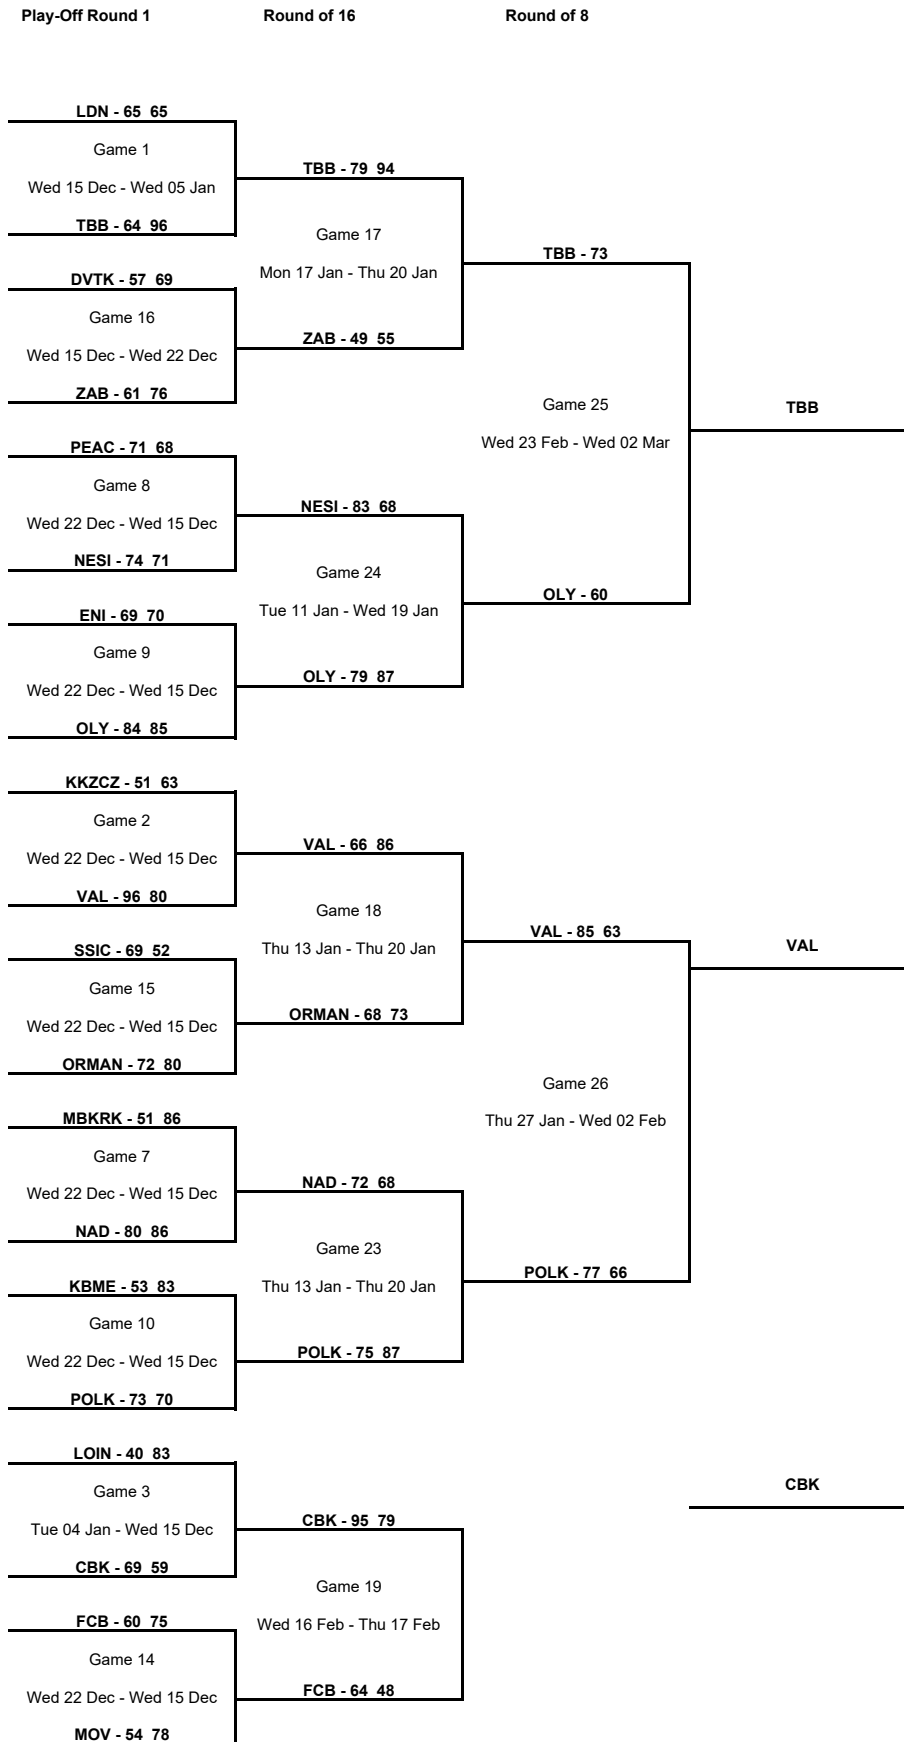

TOURNAMENT SUMMARY