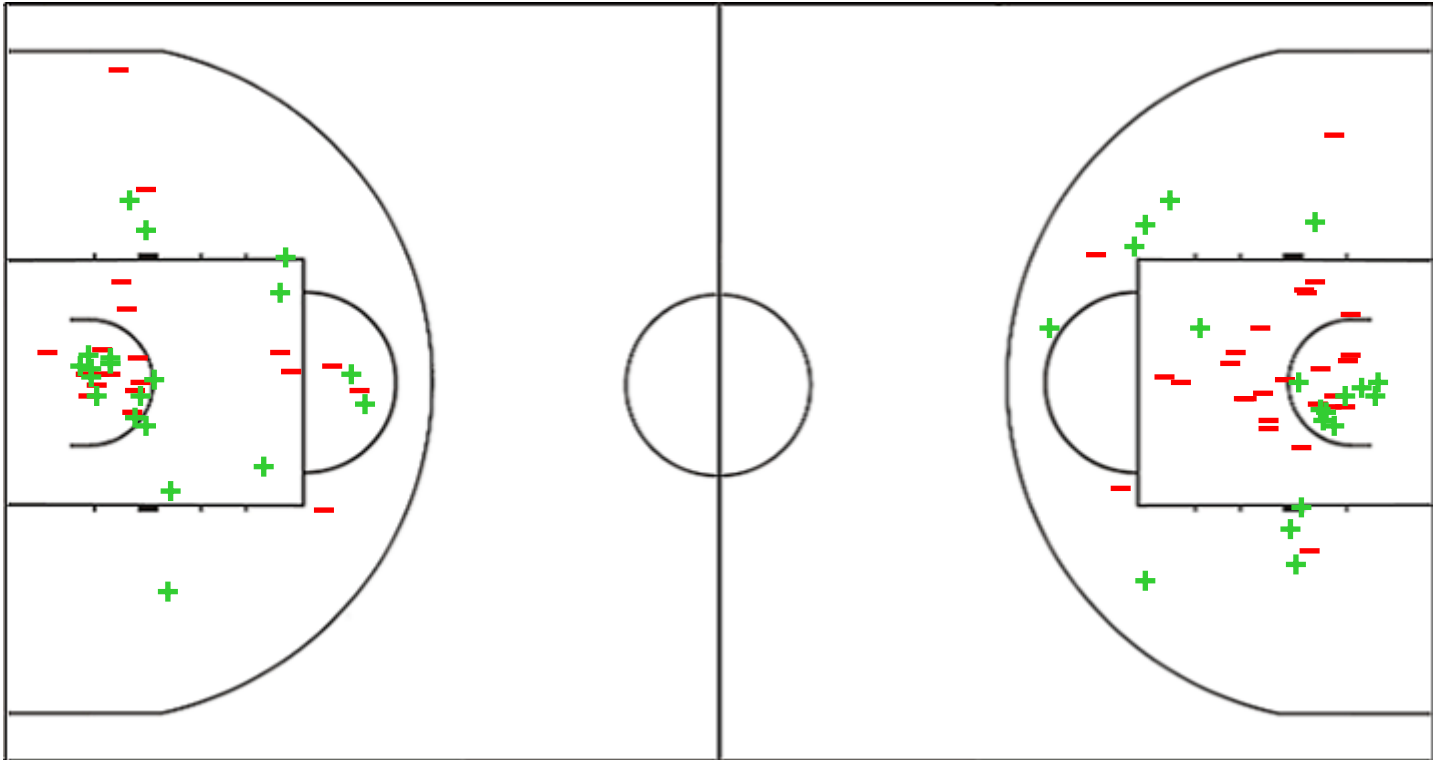

Shot Chart

BLAN 65 vs 63 TBB

(17-14, 13-16, 16-22, 19-11)

Scoring by 5 min intervals:

	Q1		Q2		Q3		Q4	
BLAN	9	17	24	30	36	46	50	65
TBB	9	14	22	30	41	52	53	63

BLAN - Basket Landes

TBB - Tango Bourges Basket

BLAN	M / A	%
Fied Goals	25 / 57	44
2 Points	21 / 43	49
3 Points	4 / 14	29
Free Throws	11 / 15	73

%	M / A	TBB
38	25 / 65	Fied Goals
41	19 / 46	2 Points
32	6 / 19	3 Points
88	7 / 8	Free Throws

Shot Chart

BLAN 65 vs 63 TBB

(17-14, 13-16, 16-22, 19-11)

Scoring by 5 min intervals:

	Q1		Q2		Q3		Q4	
BLAN	9	17	24	30	36	46	50	65
TBB	9	14	22	30	41	52	53	63