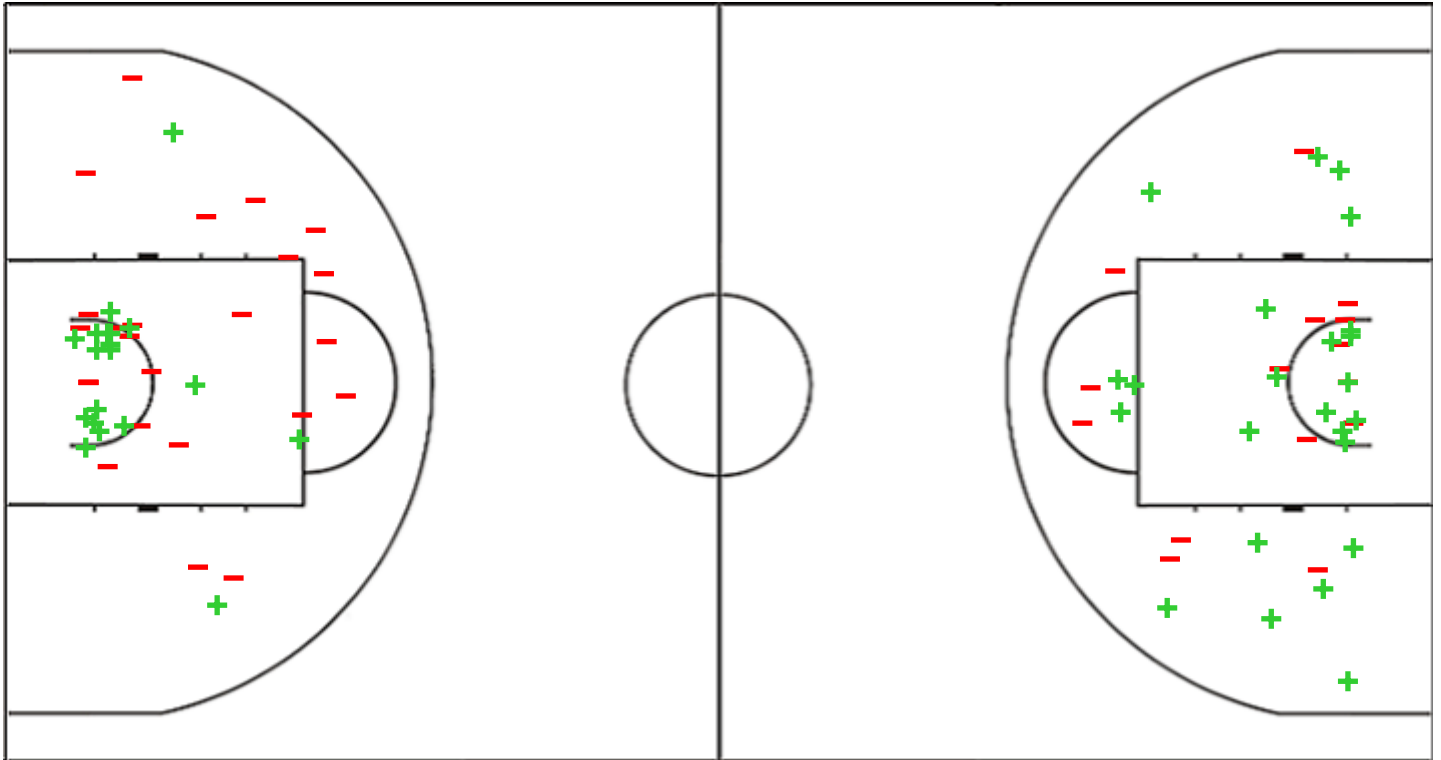

Shot Chart

KSC 60 vs 88 GALA

(17-23, 10-22, 19-26, 14-17)

Scoring by 5 min intervals:

	Q1		Q2		Q3		Q4	
KSC	5	17	21	27	31	46	54	60
GALA	9	23	35	45	56	71	76	88

KSC - Atomerömü KSC Szekszard

GALA - Galatasaray Spor Kulübü

KSC	M / A	%
Fied Goals	24 / 62	39
2 Points	19 / 44	43
3 Points	5 / 18	28
Free Throws	7 / 10	70

GALA	M / A	%
Fied Goals	31 / 58	53
2 Points	24 / 40	60
3 Points	7 / 18	39
Free Throws	19 / 21	90

Shot Chart