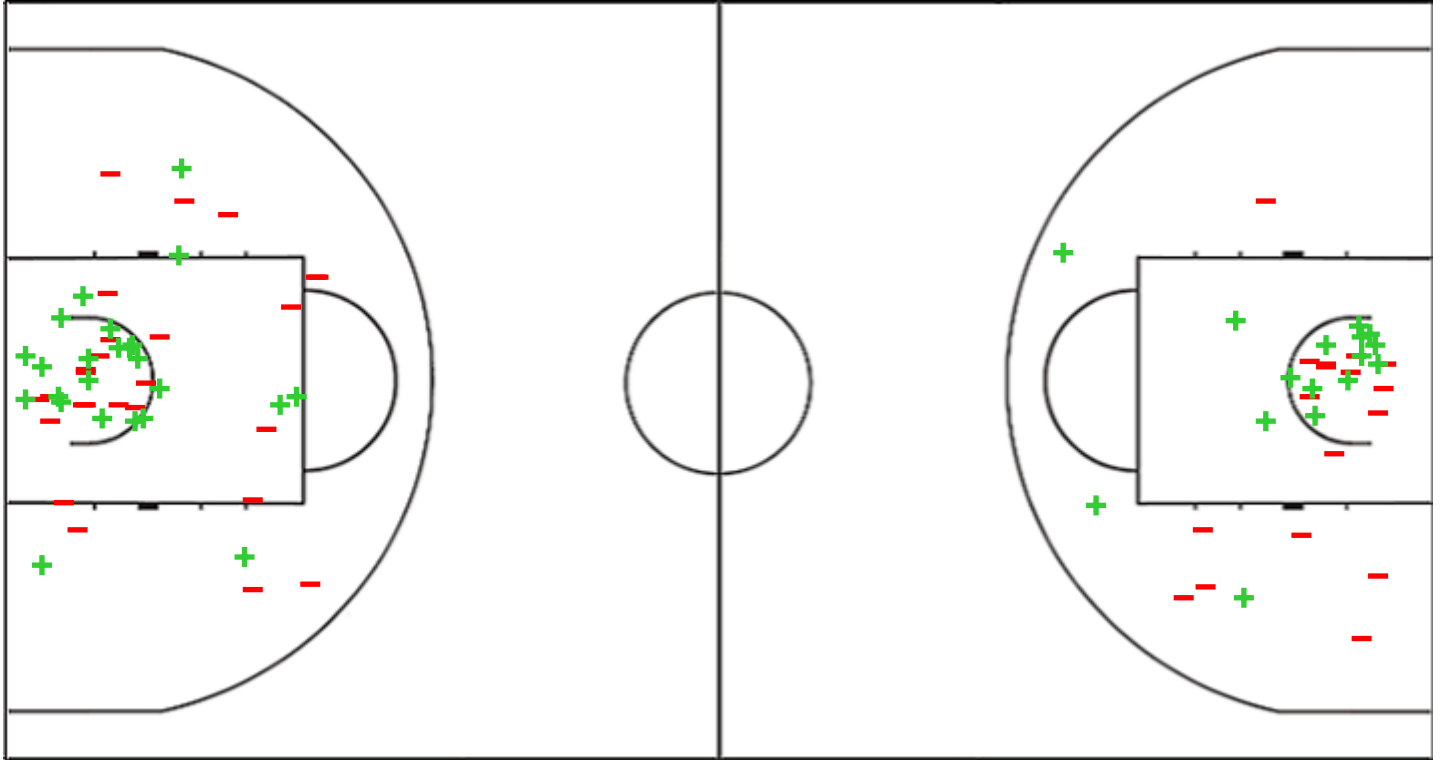

Shot Chart

GALA 76 vs 69 KSC

(19-21, 26-12, 17-20, 14-16)

Scoring by 5 min intervals:

	Q1		Q2		Q3		Q4	
GALA	6	19	33	45	51	62	65	76
KSC	11	21	26	33	43	53	63	69

GALA - Galatasaray Spor Kulübü

KSC - Atomerömu KSC Szekszard

GALA	M / A	%
Fied Goals	31 / 76	41
2 Points	24 / 50	48
3 Points	7 / 26	27
Free Throws	7 / 8	88

KSC	M / A	%
Fied Goals	27 / 66	41
2 Points	16 / 33	48
3 Points	11 / 33	33
Free Throws	4 / 5	80