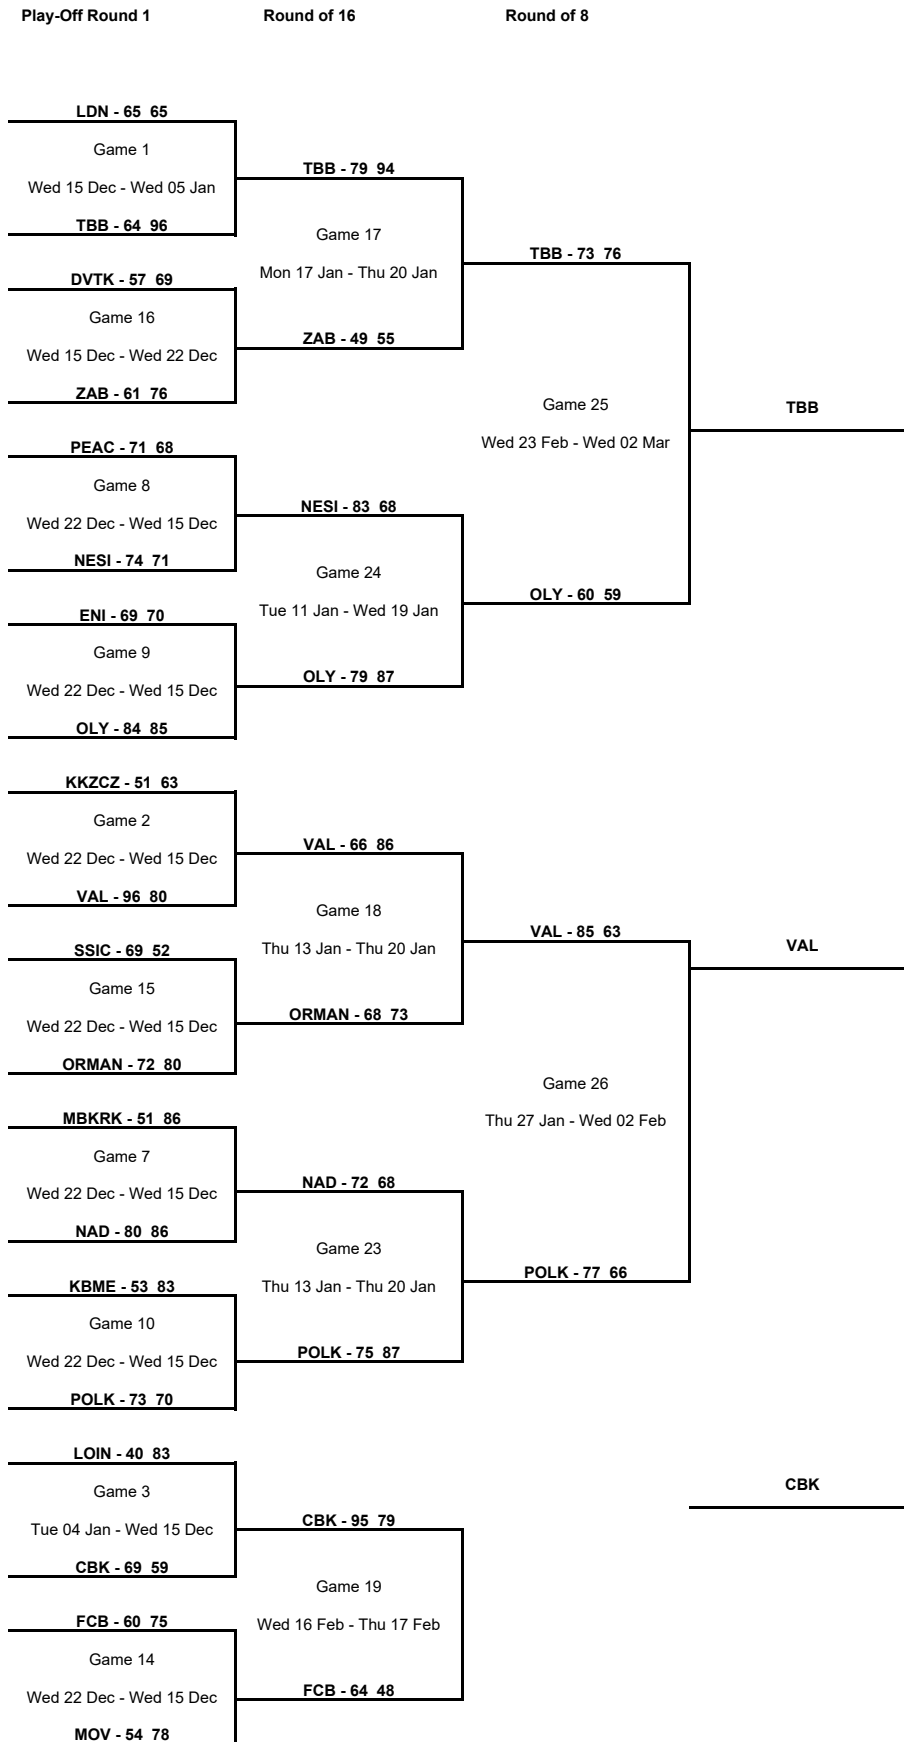

TOURNAMENT SUMMARY