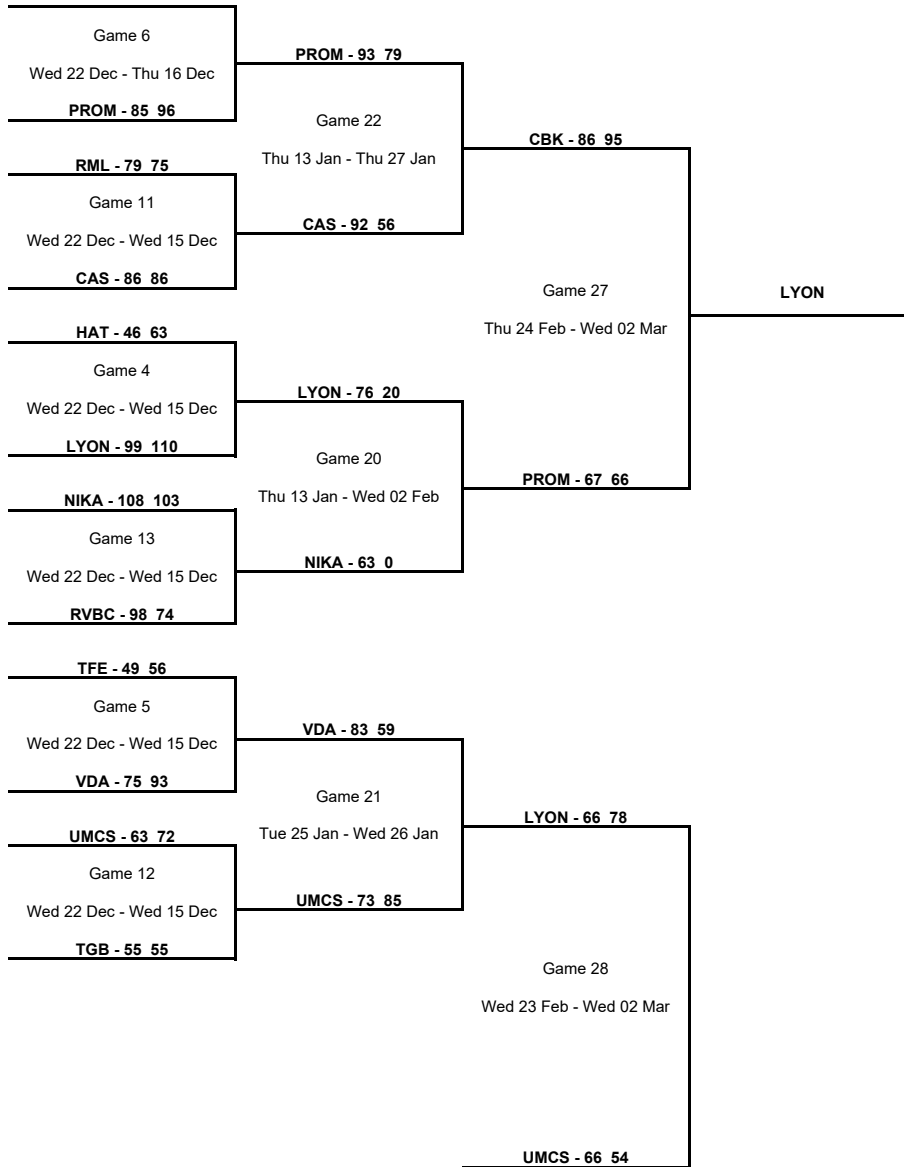

TOURNAMENT SUMMARY