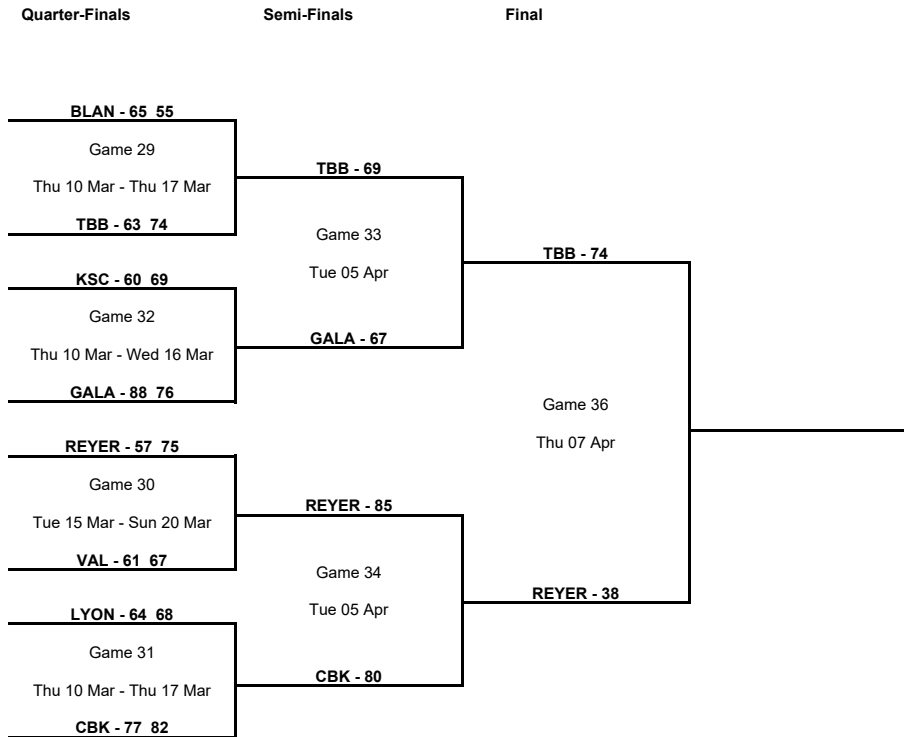

Regular Season - Group B

Phase	Game No	Teams	Date	Start Time	Location	Attendance	Final	Q1	Q2	Q3	Q4
Regular Season	1	BEOI vs GYOR	Wed 13 Oct	18:30	Elazig II Özel Idare Spor Salonu	550	74-67	28-23	12-14	19-11	15-19
	2	PROM vs SSIC	Thu 14 Oct	19:00	Slobozhansky Sports Palace	500	86-64	19-15	29-23	19-14	19-12
	3	SSIC vs BEOI	Thu 21 Oct	19:00	Sepsi Arena	600	62-47	21-11	9-13	13-13	19-10
	4	GYOR vs PROM	Wed 20 Oct	18:00	University Hall of Győr	100	83-117	18-24	23-38	20-27	22-28
	5	BEOI vs PROM	Wed 27 Oct	18:30	Elazig II Özel Idare Spor Salonu	250	66-78	19-18	17-28	14-18	16-14
	6	SSIC vs GYOR	Wed 27 Oct	19:00	Sepsi Arena	0	70-65	21-13	14-18	19-16	16-18
	7	SSIC vs PROM	Wed 03 Nov	19:00	Sepsi Arena	0	80-78	12-18	36-25	18-14	14-21
	8	GYOR vs BEOI	Wed 03 Nov	18:00	University Hall of Győr	100	77-65	23-17	17-26	20-8	17-14
	9	BEOI vs SSIC	Wed 24 Nov	18:30	Elazig II Özel Idare Spor Salonu	250	65-71	11-20	26-14	12-19	16-18
	10	PROM vs GYOR	Wed 24 Nov	19:00	Slobozhansky Sports Palace	200	94-68	23-16	25-22	28-12	18-18
	11	PROM vs BEOI	Thu 02 Dec	19:00	Slobozhansky Sports Palace	220	92-52	20-12	25-20	20-12	27-8
	12	GYOR vs SSIC	Wed 01 Dec	18:00	University Hall of Győr	100	73-69	26-19	18-20	19-18	10-12

TOURNAMENT SUMMARY

Rank	Team	GP	W/L
------	------	----	-----

TOURNAMENT SUMMARY

TOURNAMENT SUMMARY

TOURNAMENT SUMMARY

TOURNAMENT SUMMARY

3rd Place Game

GALA - 75	
Game 35	
Thu 07 Apr	
CBK - 67	