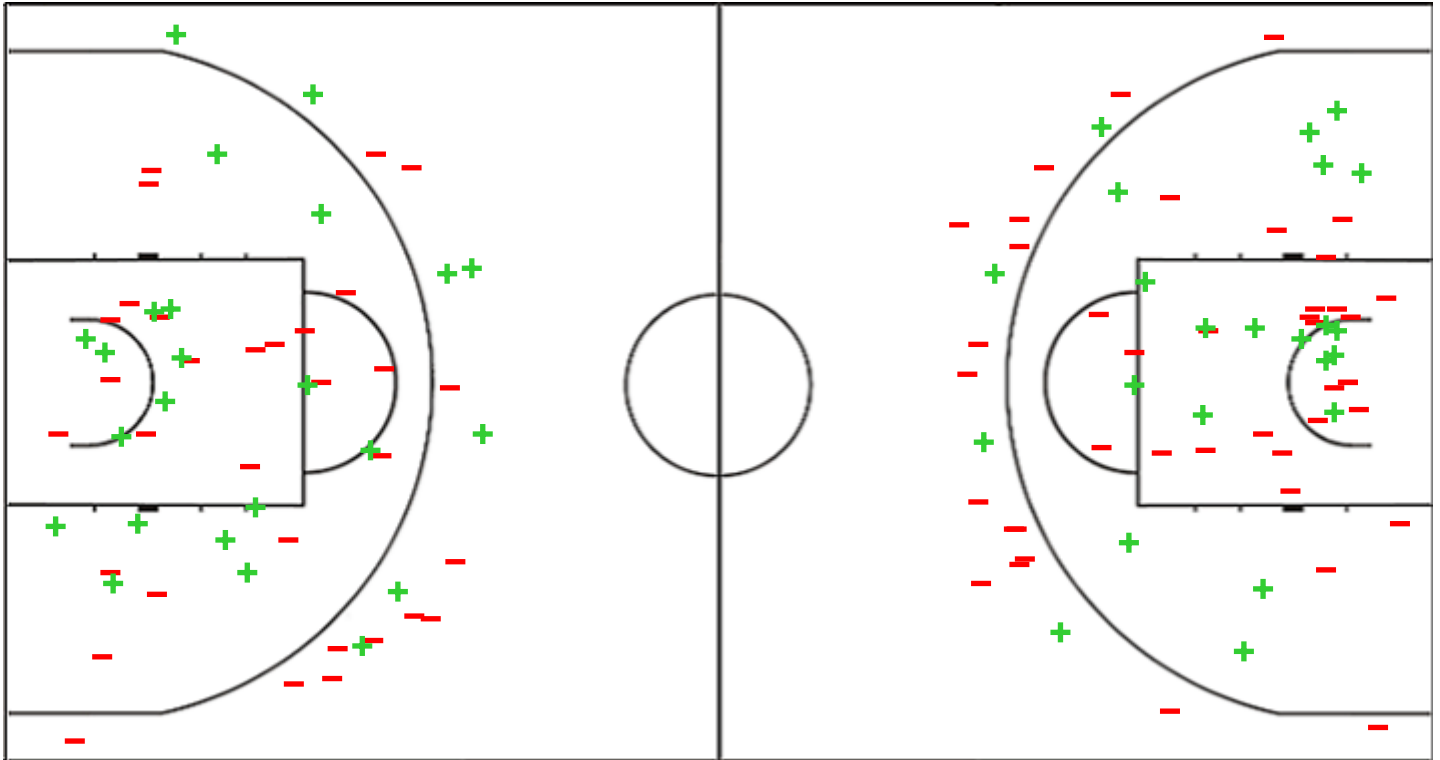

Shot Chart

SCH 69 vs 57 TBB

(15-22, 20-13, 16-12, 18-10)

Scoring by 5 min intervals:

	Q1		Q2		Q3		Q4	
SCH	10	15	23	35	48	51	59	69
TBB	11	22	24	35	40	47	55	57

SCH - Beretta Famila Schio

TBB - Tango Bourges Basket

SCH	M / A	%
Fied Goals	24 / 56	43
2 Points	17 / 38	45
3 Points	7 / 18	39
Free Throws	14 / 15	93

%	M / A	TBB
35	23 / 65	Fied Goals
43	19 / 44	2 Points
19	4 / 21	3 Points
70	7 / 10	Free Throws

Shot Chart

SCH 69 vs 57 TBB