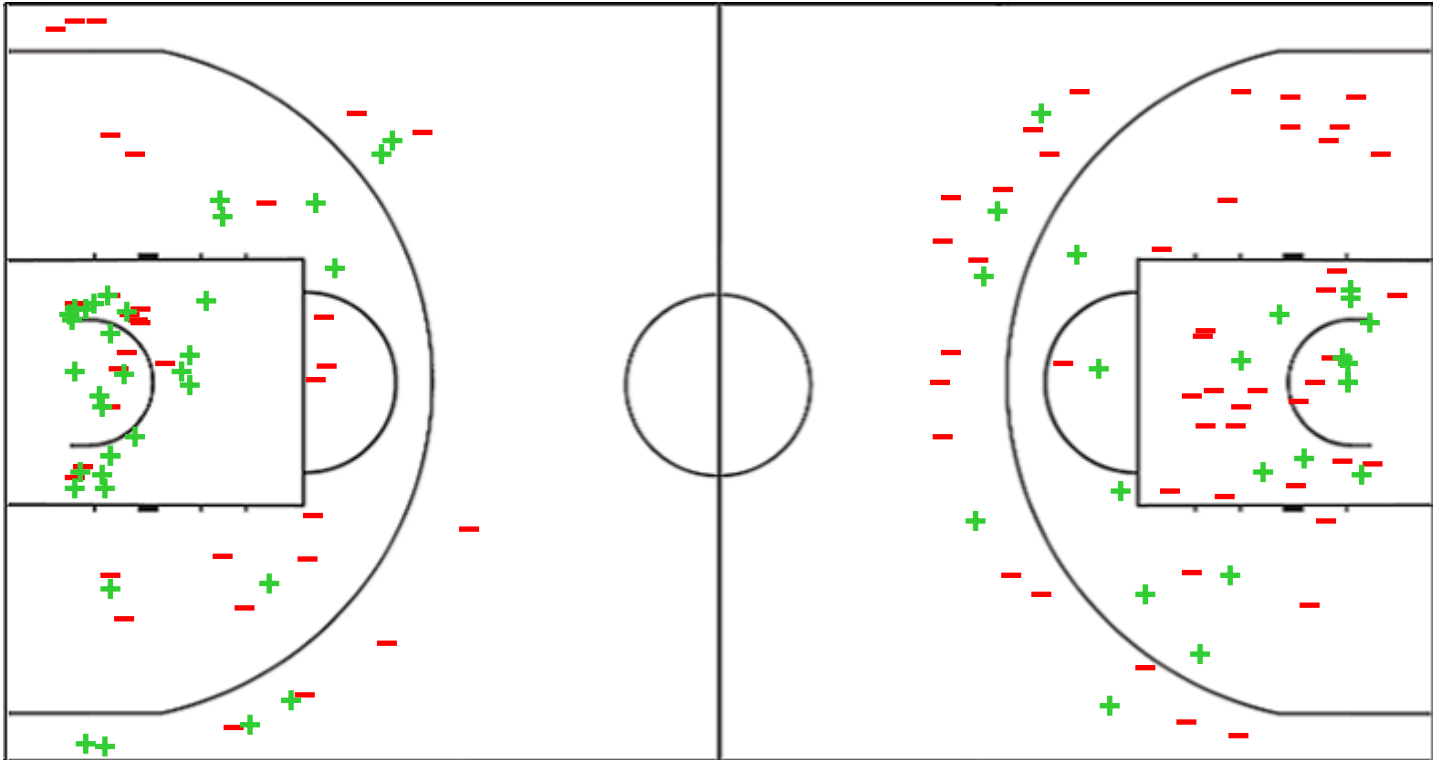

Shot Chart

SCH 96 vs 56 BLAN

(23-15, 24-15, 25-13, 24-13)

Scoring by 5 min intervals:

	Q1		Q2		Q3		Q4	
SCH	9	23	36	47	60	72	82	96
BLAN	8	15	23	30	36	43	49	56

SCH - Beretta Famila Schio

BLAN - Basket Landes

SCH	M / A	%
Fied Goals	35 / 68	51
2 Points	29 / 53	55
3 Points	6 / 15	40
Free Throws	20 / 24	83

SCH - Beretta Famila Schio

1 DEL PERO Beatrice

	M / A	%
Fied Goals	0 / 4	0
2 Points	0 / 2	0
3 Points	0 / 2	0
Free Throws	4 / 4	100

6 SOTTANA Giorgia

	M / A	%
Fied Goals	4 / 8	50
2 Points	4 / 8	50
3 Points	0 / 0	0
Free Throws	0 / 2	0