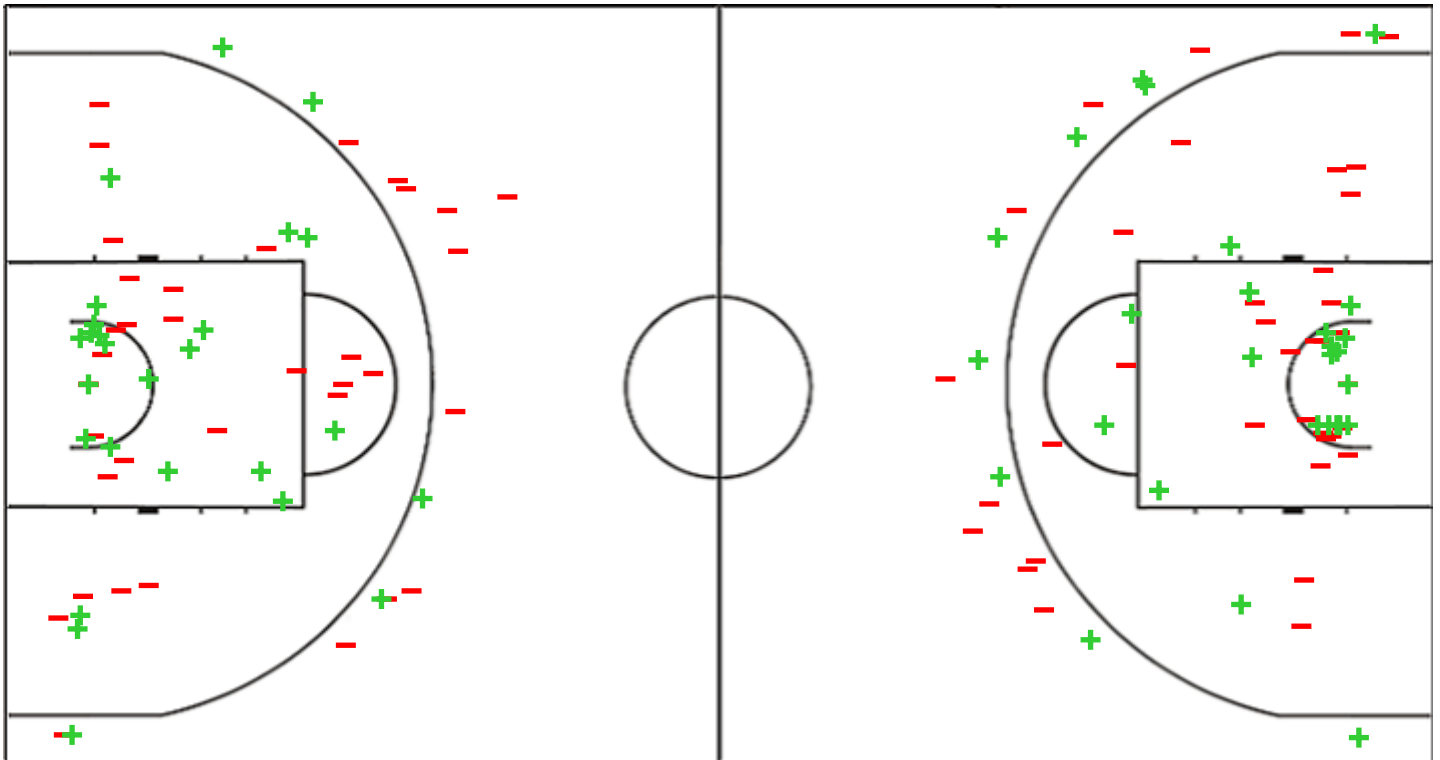

Shot Chart
KSC 65 vs 72 BLMA

(15-15, 17-20, 19-18, 14-19)

Scoring by 5 min intervals:

	Q1		Q2		Q3		Q4	
KSC	6	15	25	32	42	51	60	65
BLMA	11	15	24	35	40	53	66	72

KSC - Atomerömü KSC Szekszard
BLMA - Basket Lattes Montpellier

KSC	M / A	%
Fied Goals	26 / 62	42
2 Points	21 / 46	46
3 Points	5 / 16	31
Free Throws	8 / 13	62

%	M / A	BLMA
42	28 / 66	Fied Goals
41	19 / 46	2 Points
45	9 / 20	3 Points
70	7 / 10	Free Throws

Shot Chart

KSC 65 vs 72 BLMA