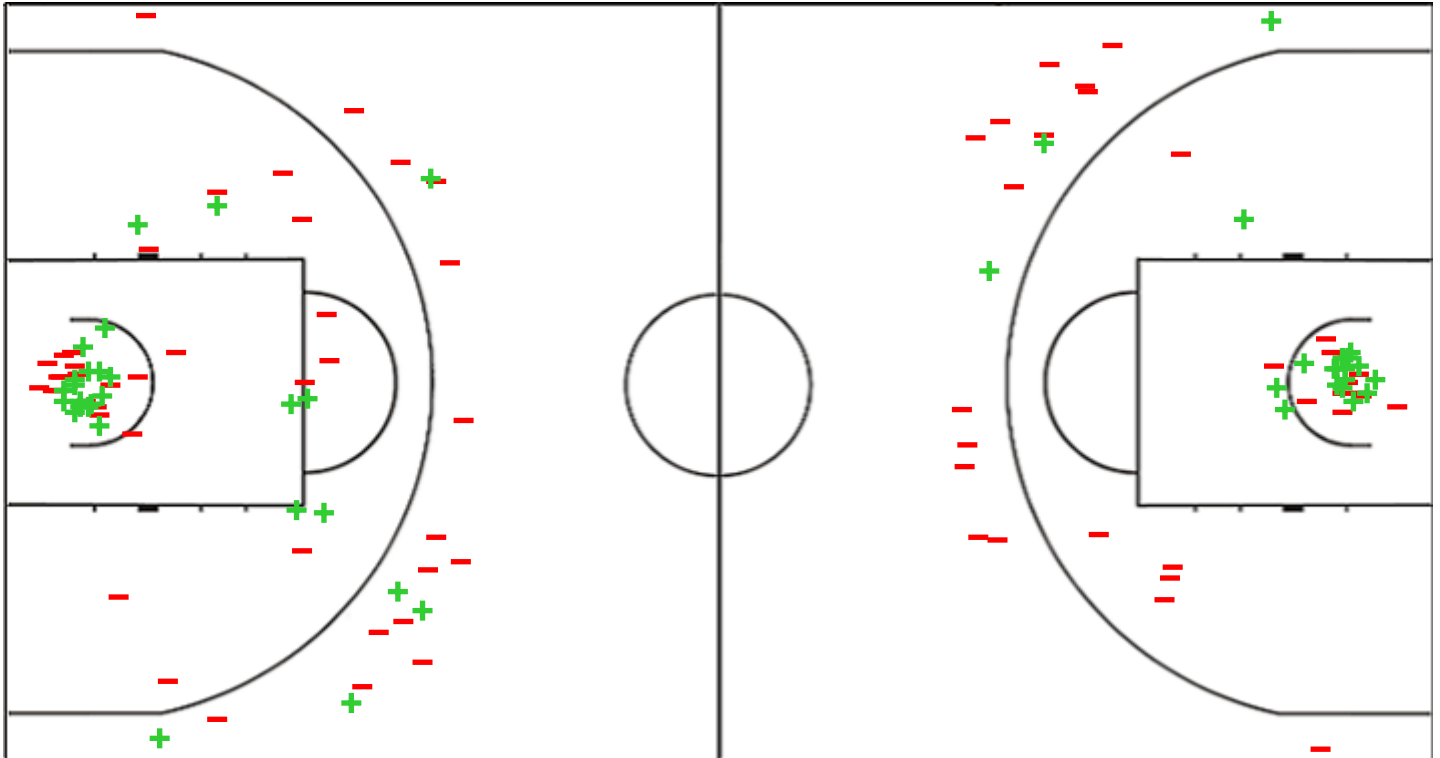

Shot Chart

GALA 71 vs 60 VBW

(28-21, 7-16, 17-6, 19-17)

Scoring by 5 min intervals:

	Q1		Q2		Q3		Q4	
GALA	8	8	30	35	48	52	58	71
VBW	6	6	27	37	39	43	50	60

GALA - Galatasaray Spor Kulübü

VBW - VBW Arka Gdynia

GALA	M / A	%
Fied Goals	27 / 68	40
2 Points	22 / 49	45
3 Points	5 / 19	26
Free Throws	12 / 13	92

%	M / A	VBW
40	20 / 50	Fied Goals
52	17 / 33	2 Points
18	3 / 17	3 Points
85	17 / 20	Free Throws