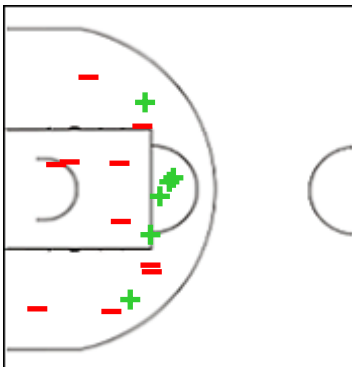

	M / A	%
Fied Goals	11 / 17	65
2 Points	11 / 17	65
3 Points	0 / 0	0
Free Throws	3 / 6	50

33 GAYE Aby

	M / A	%
Fied Goals	0 / 2	0
2 Points	0 / 2	0
3 Points	0 / 0	0
Free Throws	0 / 0	0

Shot Chart

SOP 67 vs 58 SCH

(21-21, 15-15, 20-12, 11-10)

Scoring by 5 min intervals:

	Q1		Q2		Q3		Q4	
SOP	12	21	34	36	46	56	60	67
SCH	8	21	27	36	46	48	52	58

SCH - Beretta Famila Schio

5 MESTDAGH Kim

	M / A	%
Fied Goals	3 / 7	43
2 Points	1 / 3	33
3 Points	2 / 4	50
Free Throws	0 / 0	0

6 SOTTANA Giorgia

	M / A	%
Fied Goals	2 / 9	22
2 Points	2 / 5	40
3 Points	0 / 4	0
Free Throws	0 / 0	0

7 GRUDA Sandrine

	M / A	%
Fied Goals	6 / 16	38
2 Points	6 / 16	38
3 Points	0 / 0	0
Free Throws	0 / 0	0