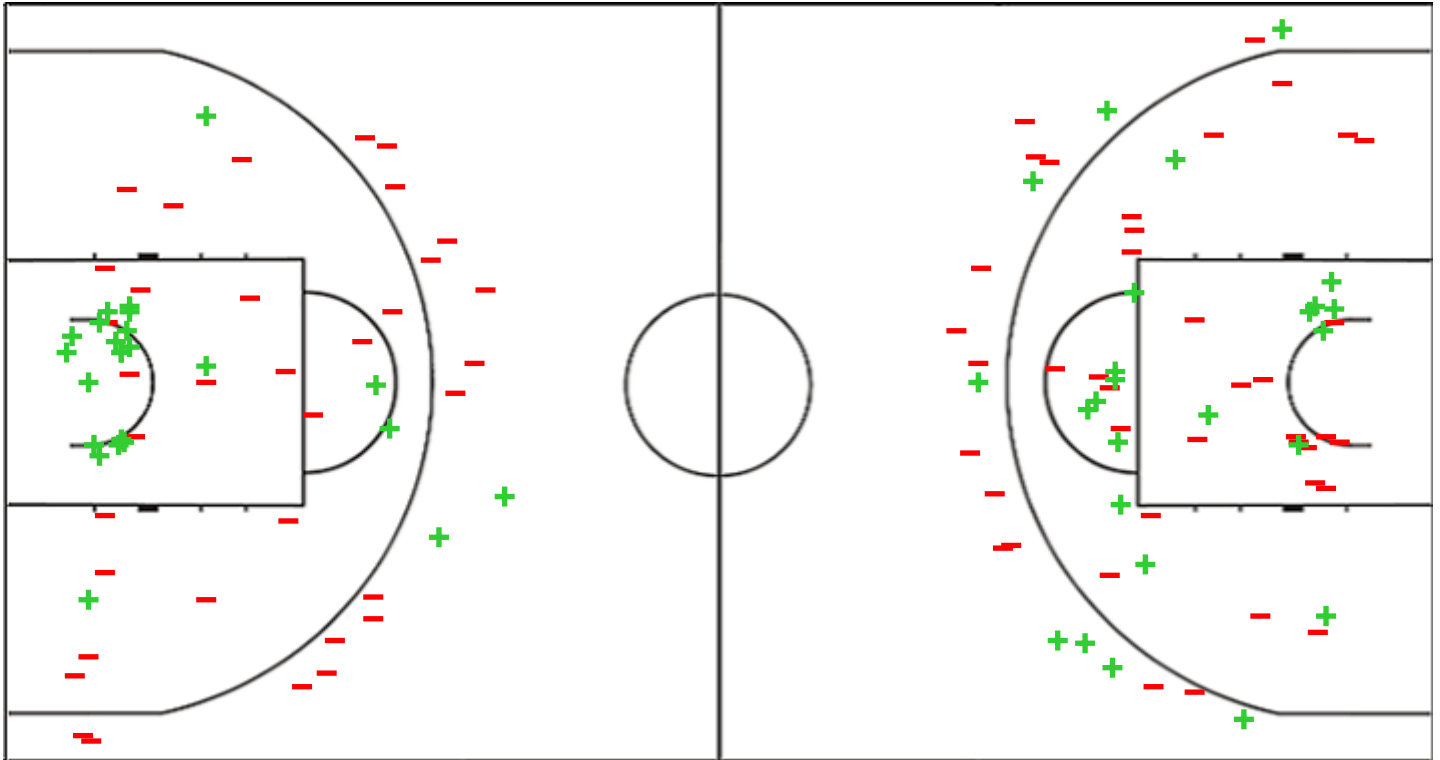

Shot Chart

SOP 67 vs 58 SCH

(21-21, 15-15, 20-12, 11-10)

Scoring by 5 min intervals:

	Q1		Q2		Q3		Q4	
SOP	12	21	34	36	46	56	60	67
SCH	8	21	27	36	46	48	52	58

SOP - Sopron Basket

SCH - Beretta Famila Schio

SOP	M / A	%
Fied Goals	24 / 59	41
2 Points	22 / 42	52
3 Points	2 / 17	12
Free Throws	17 / 22	77

%	M / A	SCH
38	25 / 65	Fied Goals
39	17 / 44	2 Points
38	8 / 21	3 Points
0	0 / 0	Free Throws

Shot Chart

SOP 67 vs 58 SCH

(21-21, 15-15, 20-12, 11-10)

Scoring by 5 min intervals:

	Q1		Q2		Q3		Q4	
SOP	12	21	34	36	46	56	60	67
SCH	8	21	27	36	46	48	52	58