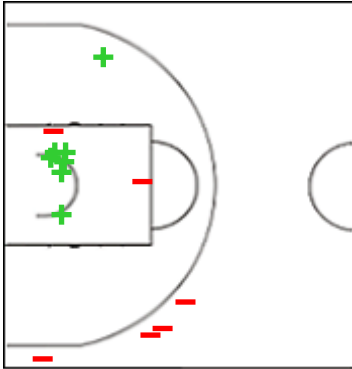

Shot Chart

SOP 67 vs 58 SCH

(21-21, 15-15, 20-12, 11-10)

Scoring by 5 min intervals:

	Q1		Q2		Q3		Q4	
SOP	12	21	34	36	46	56	60	67
SCH	8	21	27	36	46	48	52	58

SOP - Sopron Basket

SCH - Beretta Famila Schio

SOP	M / A	%
Fied Goals	24 / 59	41
2 Points	22 / 42	52
3 Points	2 / 17	12
Free Throws	17 / 22	77

%	M / A	SCH
38	25 / 65	Fied Goals
39	17 / 44	2 Points
38	8 / 21	3 Points
0	0 / 0	Free Throws

Shot Chart

SOP 67 vs 58 SCH

(21-21, 15-15, 20-12, 11-10)

Scoring by 5 min intervals:

	Q1		Q2		Q3		Q4	
SOP	12	21	34	36	46	56	60	67
SCH	8	21	27	36	46	48	52	58

SOP - Sopron Basket

3 WILLIAMS Gabby

	M / A	%
Fied Goals	7 / 13	54
2 Points	7 / 9	78
3 Points	0 / 4	0
Free Throws	3 / 5	60

4 FEGYVERNEKY Zsafia

	M / A	%
Fied Goals	2 / 8	25
2 Points	0 / 4	0
3 Points	2 / 4	50
Free Throws	2 / 2	100