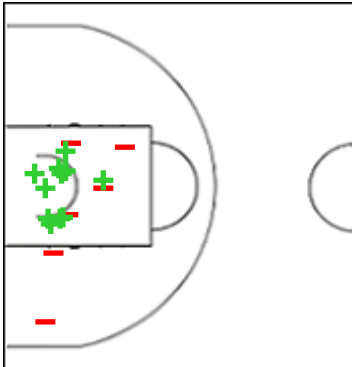

8 VARGA Aliz

	M / A	%
Fied Goals	1 / 10	10
2 Points	1 / 5	20
3 Points	0 / 5	0
Free Throws	0 / 0	0

9 JOVANOVIC Nevena

	M / A	%
Fied Goals	3 / 9	33
2 Points	3 / 5	60
3 Points	0 / 4	0
Free Throws	5 / 5	100

14 HATAR Bernadett

	M / A	%
Fied Goals	11 / 17	65
2 Points	11 / 17	65
3 Points	0 / 0	0
Free Throws	3 / 6	50

33 GAYE Aby

	M / A	%
Fied Goals	0 / 2	0
2 Points	0 / 2	0
3 Points	0 / 0	0
Free Throws	0 / 0	0

Shot Chart

SOP 67 vs 58 SCH