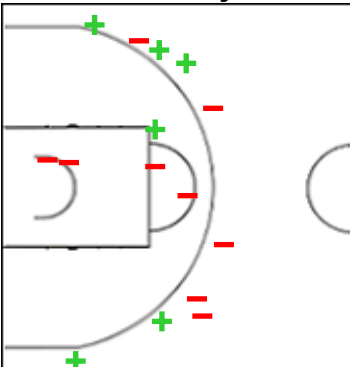

33 LAKSA Kitija

	M / A	%
Fied Goals	6 / 15	40
2 Points	1 / 5	20
3 Points	5 / 10	50
Free Throws	0 / 0	0