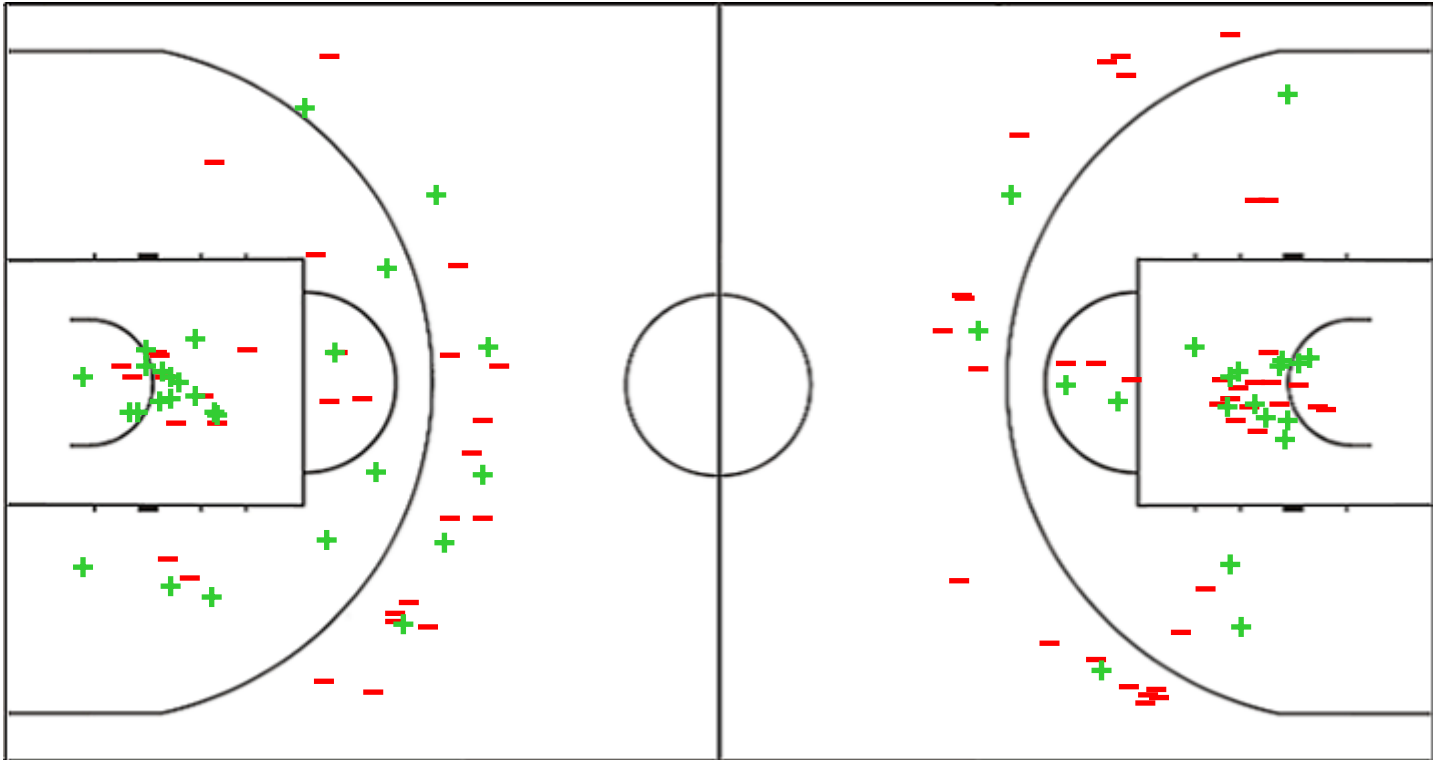

Shot Chart

TTT 71 vs 57 REYER

(12-20, 20-12, 16-14, 23-11)

Scoring by 5 min intervals:

	Q1		Q2		Q3		Q4	
TTT	10	12	23	32	42	48	57	71
REYER	6	20	27	32	37	46	51	57

TTT - TTT Riga

REYER - Umana Reyer Venezia

TTT	M / A	%
Fied Goals	27 / 57	47
2 Points	21 / 37	57
3 Points	6 / 20	30
Free Throws	11 / 16	69

%	M / A	REYER
34	20 / 58	Fied Goals
45	17 / 38	2 Points
15	3 / 20	3 Points
67	14 / 21	Free Throws