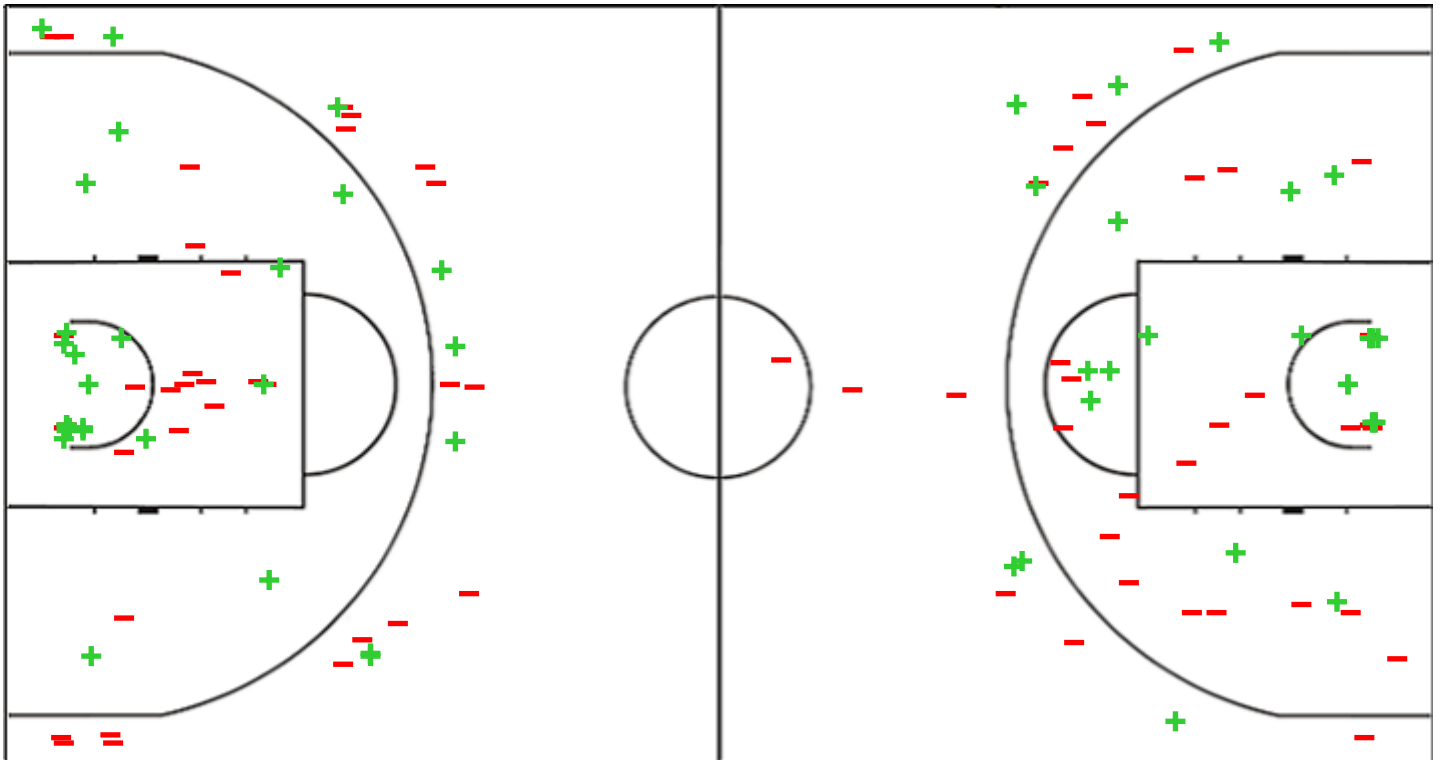

Shot Chart
VBW 71 vs 67 SCH

(22-22, 11-19, 24-16, 14-10)

Scoring by 5 min intervals:

	Q1		Q2		Q3		Q4	
VBW	11	22	29	33	44	57	63	71
SCH	15	22	31	41	49	57	60	67

VBW - VBW Arka Gdynia
SCH - Beretta Famila Schio

VBW	M / A	%
Fied Goals	28 / 62	45
2 Points	20 / 37	54
3 Points	8 / 25	32
Free Throws	7 / 12	58

%	M / A	SCH
46	27 / 59	Fied Goals
49	20 / 41	2 Points
39	7 / 18	3 Points
67	6 / 9	Free Throws

Shot Chart

VBW 71 vs 67 SCH