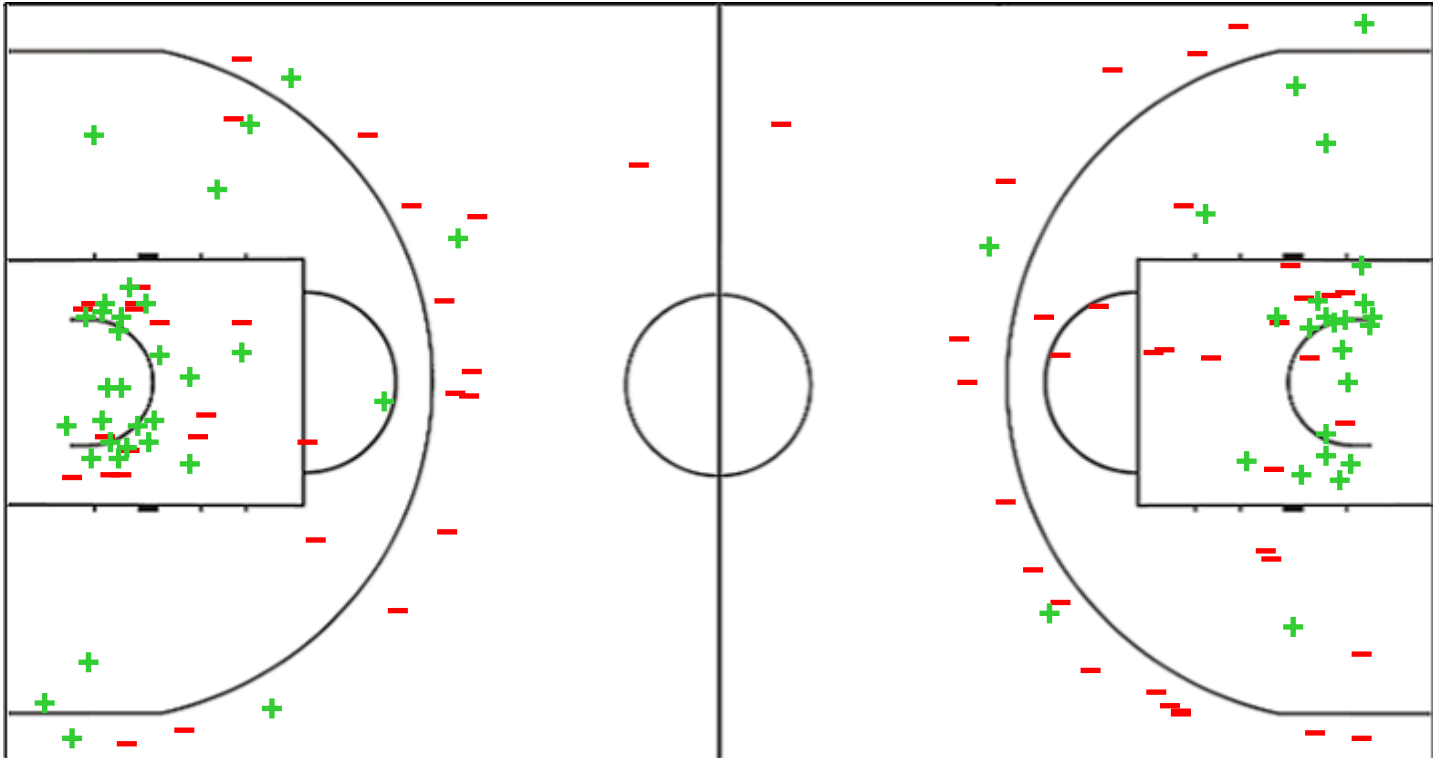

Shot Chart
GALA 83 vs 64 BLAN

(21-8, 25-11, 17-25, 20-20)

Scoring by 5 min intervals:

	Q1		Q2		Q3		Q4	
GALA	12	21	35	46	55	63	76	83
BLAN	4	8	12	19	35	44	51	64

GALA - Galatasaray Spor Kulübü
BLAN - Basket Landes