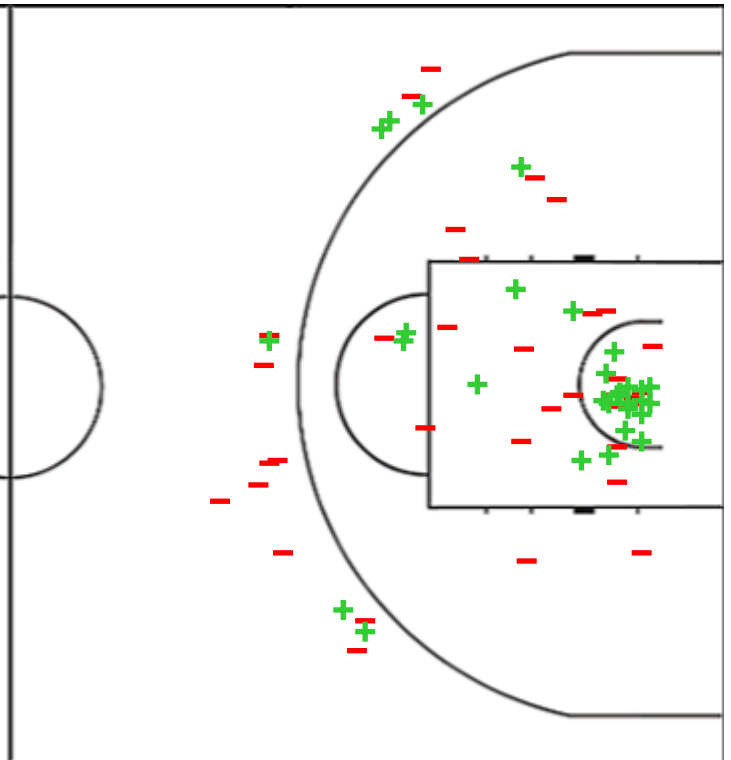

GIRO - Spar Girona

BLAN	M / A	%
Fied Goals	30 / 61	49
2 Points	26 / 50	52
3 Points	4 / 11	36
Free Throws	7 / 7	100

%	M / A	GIRO
46	31 / 67	Fied Goals
50	25 / 50	2 Points
35	6 / 17	3 Points
71	12 / 17	Free Throws