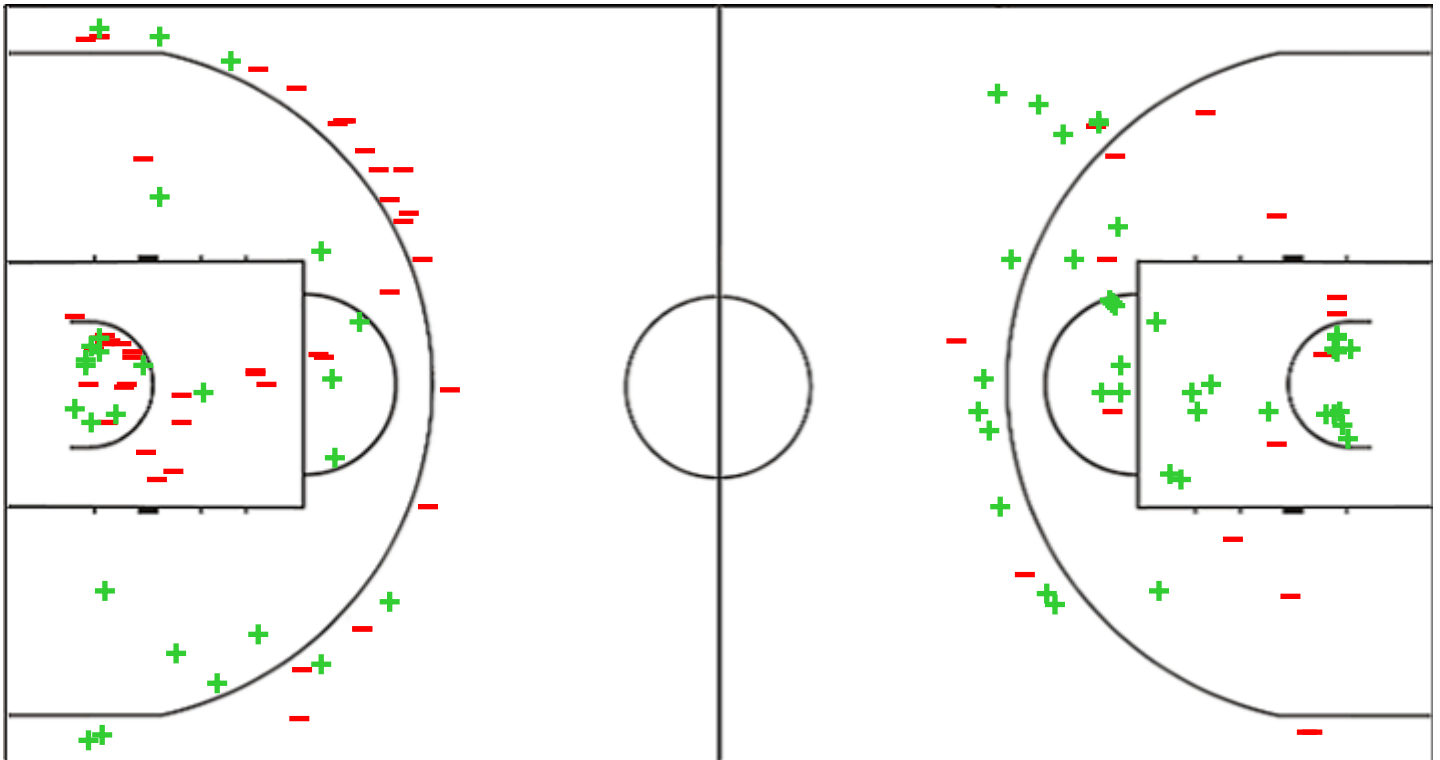

Shot Chart
D.K. 74 vs 93 SCH

(13-27, 21-29, 17-21, 23-16)

Scoring by 5 min intervals:

	Q1		Q2		Q3		Q4	
D.K.	8	13	25	34	43	51	55	74
SCH	11	23	40	56	61	77	85	93

D.K. - Dynamo Kursk
SCH - Beretta Famila Schio

D.K.	M / A	%
Fied Goals	26 / 72	36
2 Points	19 / 44	43
3 Points	7 / 28	25
Free Throws	15 / 17	88

%	M / A	SCH
68	38 / 56	Fied Goals
70	26 / 37	2 Points
63	12 / 19	3 Points
83	5 / 6	Free Throws

Shot Chart