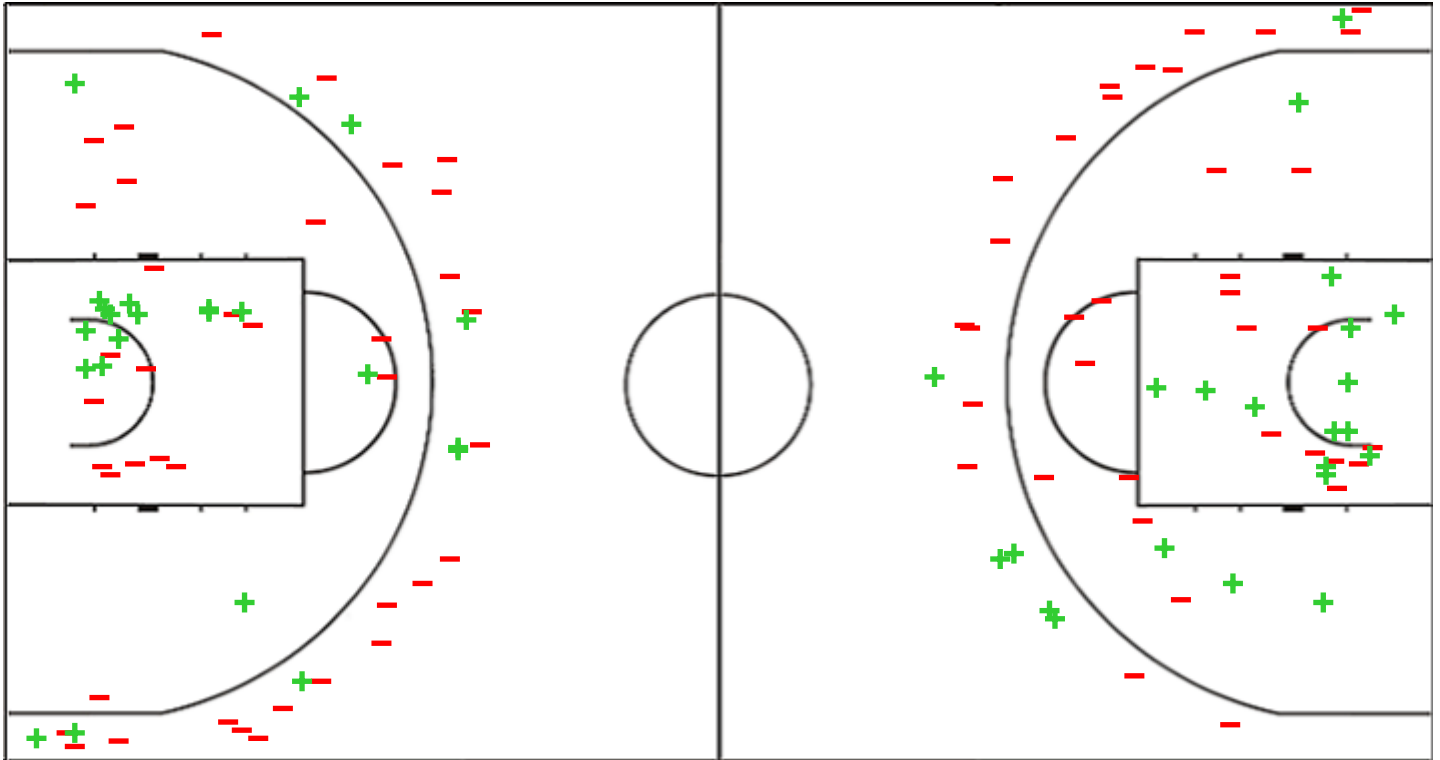

Shot Chart
GALA 67 vs 61 SOP

(15-13, 27-21, 14-6, 11-21)

Scoring by 5 min intervals:

	Q1		Q2		Q3		Q4	
GALA	8	15	30	42	54	56	61	67
SOP	8	13	20	34	38	40	48	61

GALA - Galatasaray Spor Kulübü
SOP - Sopron Basket

GALA	M / A	%
Fied Goals	23 / 62	37
2 Points	15 / 34	44
3 Points	8 / 28	29
Free Throws	13 / 21	62

%	M / A	SOP
38	22 / 58	Fied Goals
46	16 / 35	2 Points
26	6 / 23	3 Points
69	11 / 16	Free Throws

Shot Chart
GALA 67 vs 61 SOP