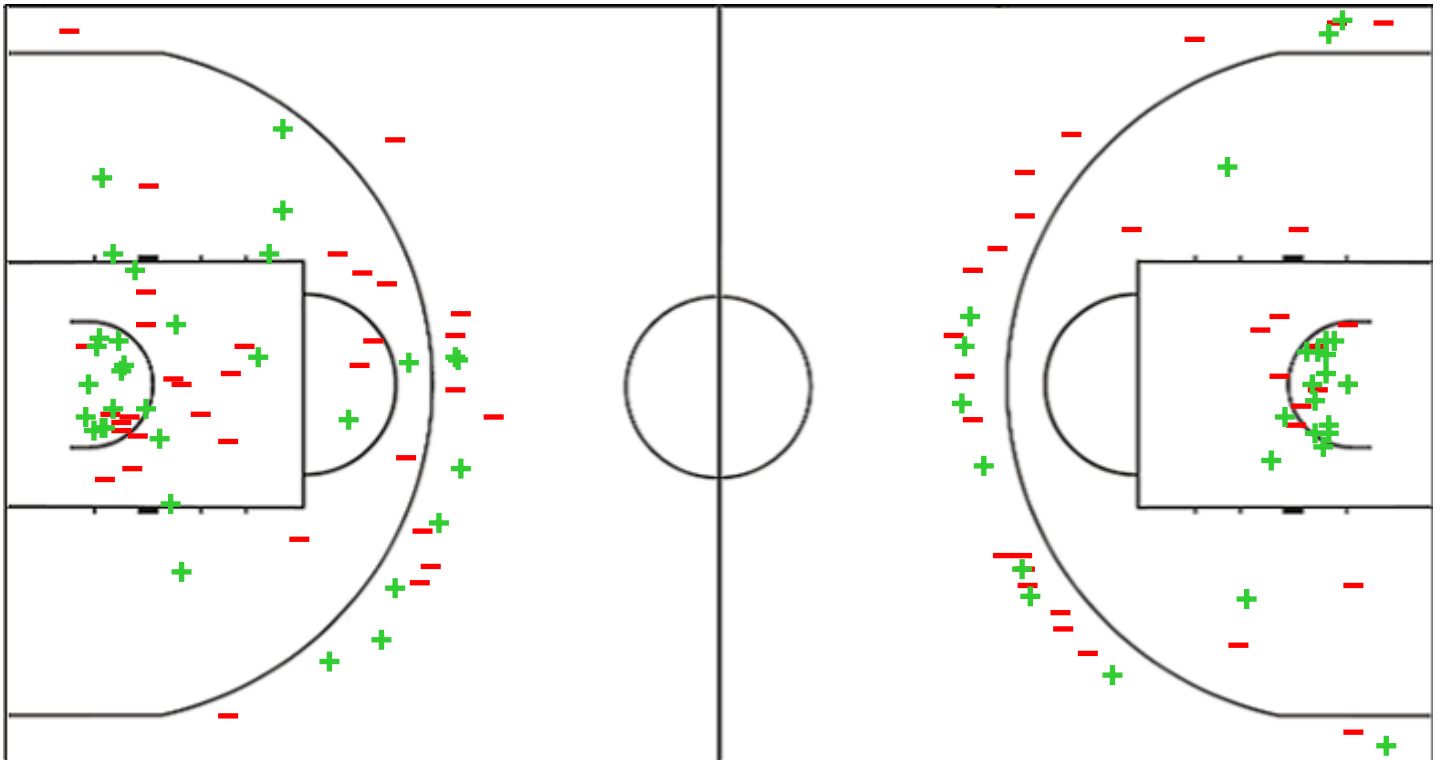

Shot Chart
BLMA 86 vs 77 MBA

(28-24, 20-18, 20-22, 18-13)

Scoring by 5 min intervals:

	Q1		Q2		Q3		Q4	
BLMA	13	28	39	48	54	68	75	86
MBA	10	24	30	42	52	64	67	77

BLMA - Basket Lattes Montpellier
MBA - PBC MBA Moscow

BLMA	M / A	%
Fied Goals	32 / 66	48
2 Points	25 / 49	51
3 Points	7 / 17	41
Free Throws	15 / 20	75

%	M / A	MBA
46	27 / 59	Fied Goals
57	17 / 30	2 Points
34	10 / 29	3 Points
76	13 / 17	Free Throws

Shot Chart