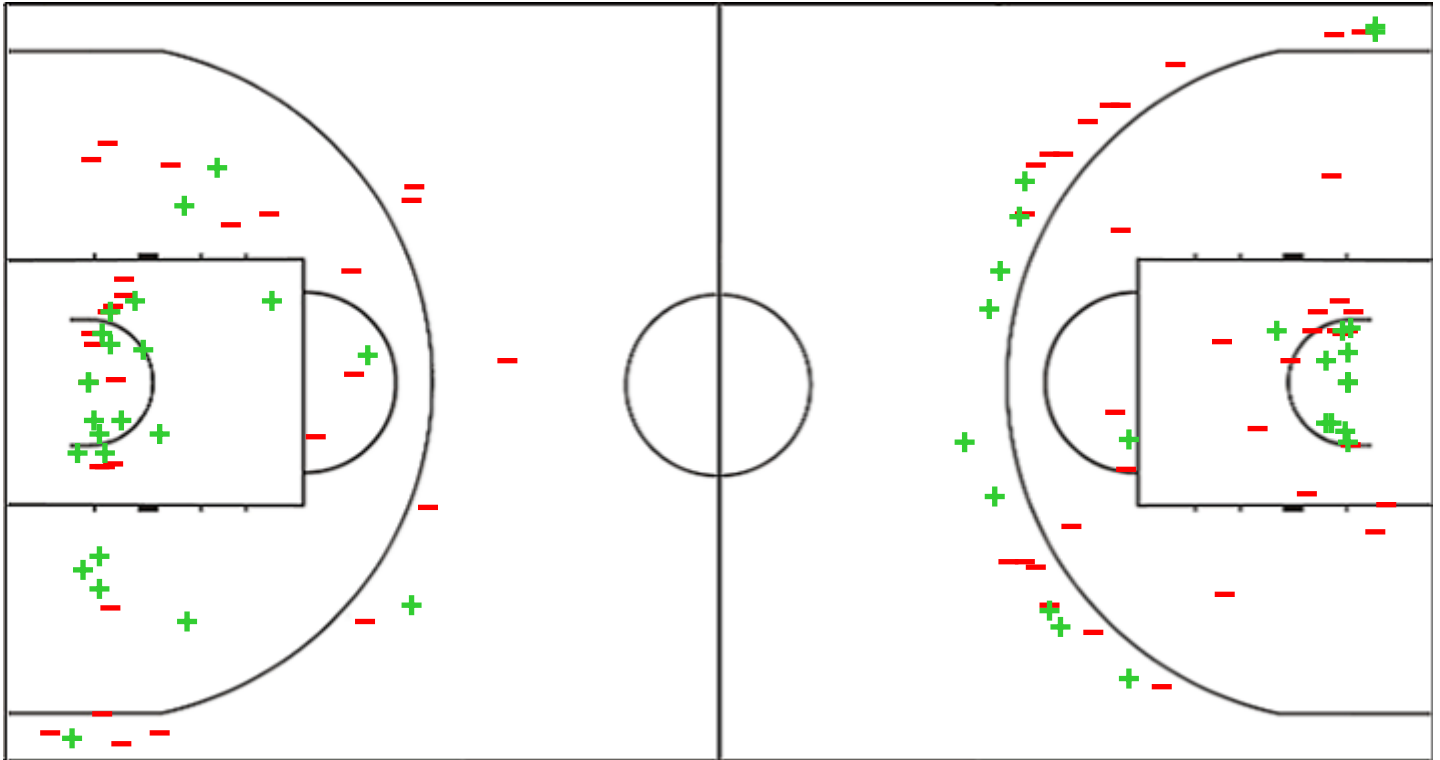

Shot Chart

KSC 65 vs 68 TTT

(20-17, 18-15, 14-14, 13-22)

Scoring by 5 min intervals:

	Q1		Q2		Q3		Q4	
KSC	8	20	28	38	42	52	56	65
TTT	4	17	23	32	39	46	61	68

KSC - Atomerömu KSC Szekszard

TTT - TTT Riga

KSC	M / A	%
Fied Goals	23 / 52	44
2 Points	21 / 42	50
3 Points	2 / 10	20
Free Throws	17 / 23	74

TTT	M / A	%
Fied Goals	25 / 62	40
2 Points	14 / 35	40
3 Points	11 / 27	41
Free Throws	7 / 10	70

Shot Chart

KSC 65 vs 68 TTT

(20-17, 18-15, 14-14, 13-22)

Scoring by 5 min intervals:

	Q1		Q2		Q3		Q4	
KSC	8	20	28	38	42	52	56	65
TTT	4	17	23	32	39	46	61	68