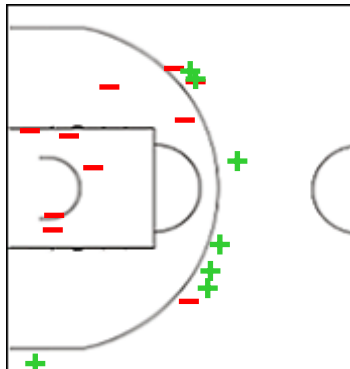

TTT - TTT Riga

1 THOMAS Jasmine

	M / A	%
Fied Goals	5 / 18	28
2 Points	4 / 12	33
3 Points	1 / 6	17
Free Throws	3 / 5	60

3 GILDAY Nicolette Rose

	M / A	%
Fied Goals	0 / 1	0
2 Points	0 / 0	0
3 Points	0 / 1	0
Free Throws	0 / 0	0

7 SILA Luize

	M / A	%
Fied Goals	2 / 4	50
2 Points	2 / 2	100
3 Points	0 / 2	0
Free Throws	0 / 0	0

8 BASKO Gunta

	M / A	%
Fied Goals	1 / 4	25
2 Points	0 / 2	0
3 Points	1 / 2	50
Free Throws	0 / 0	0

12 JASA Vanesa

	M / A	%
Fied Goals	2 / 4	50
2 Points	1 / 2	50
3 Points	1 / 2	50
Free Throws	0 / 0	0

15 PULVERE Ieva

	M / A	%
Fied Goals	7 / 17	41
2 Points	0 / 7	0
3 Points	7 / 10	70
Free Throws	4 / 4	100

Shot Chart
KSC 65 vs 68 TTT