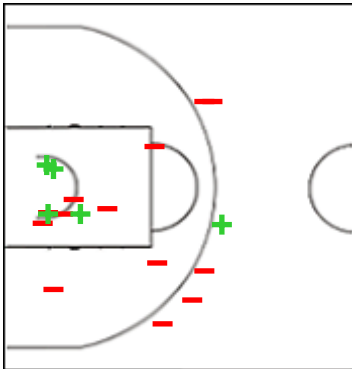

22 GOREE Cyesha

	M / A	%
Fied Goals	4 / 10	40
2 Points	4 / 10	40
3 Points	0 / 0	0
Free Throws	5 / 8	63

Shot Chart

KSC 65 vs 68 TTT

(20-17, 18-15, 14-14, 13-22)

Scoring by 5 min intervals:

	Q1		Q2		Q3		Q4	
KSC	8	20	28	38	42	52	56	65
TTT	4	17	23	32	39	46	61	68

TTT - TTT Riga

1 THOMAS Jasmine

	M / A	%
Fied Goals	5 / 18	28
2 Points	4 / 12	33
3 Points	1 / 6	17
Free Throws	3 / 5	60

3 GILDAY Nicolette Rose

	M / A	%
Fied Goals	0 / 1	0
2 Points	0 / 0	0
3 Points	0 / 1	0
Free Throws	0 / 0	0