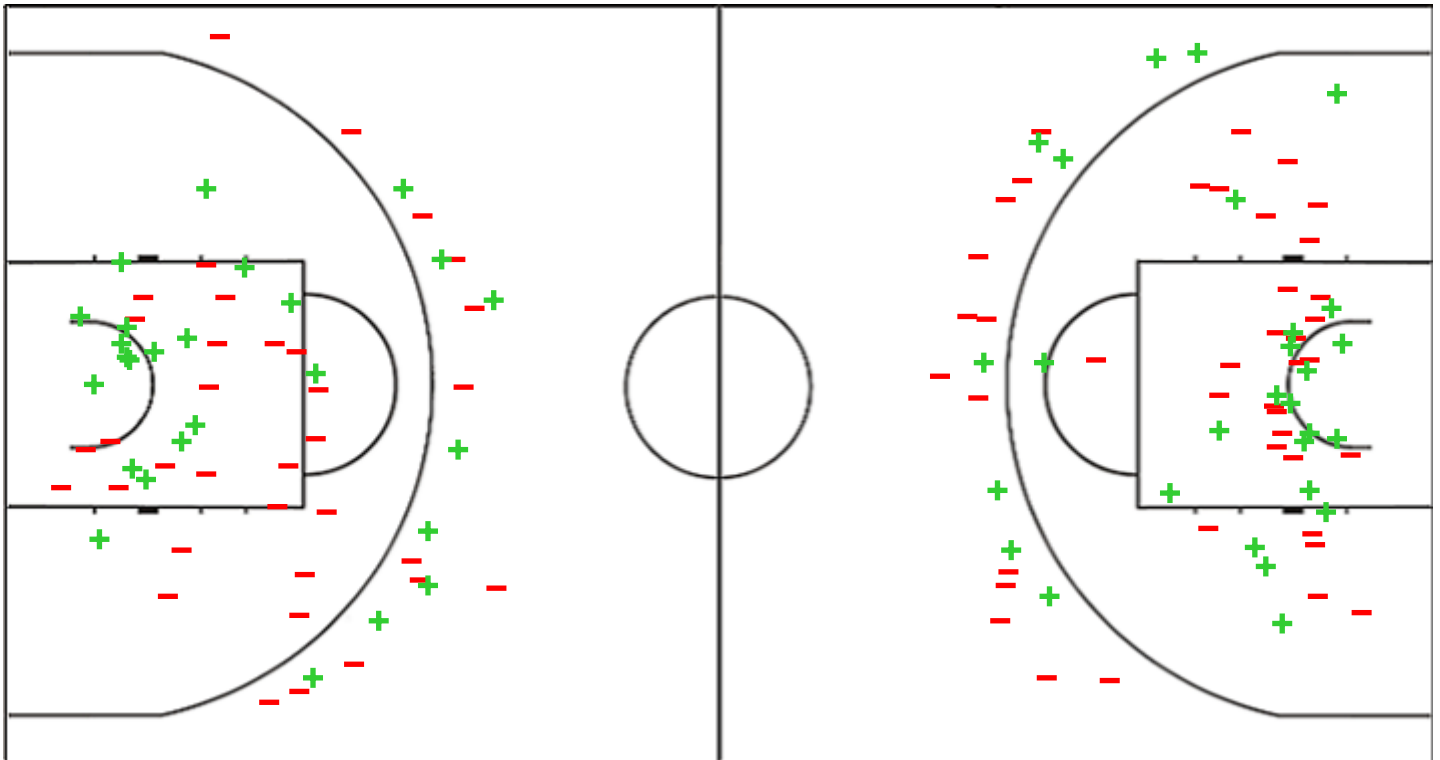

Shot Chart
SCH 76 vs 73 GALA

(22-13, 17-23, 19-17, 18-20)

Scoring by 5 min intervals:

	Q1		Q2		Q3		Q4	
SCH	9	22	28	39	45	58	69	76
GALA	9	13	27	36	47	53	68	73

SCH - Beretta Famila Schio
GALA - Galatasaray Spor Kulübü

SCH	M / A	%
Fied Goals	26 / 61	43
2 Points	18 / 41	44
3 Points	8 / 20	40
Free Throws	16 / 17	94

%	M / A	GALA
41	28 / 69	Fied Goals
42	20 / 48	2 Points
38	8 / 21	3 Points
100	9 / 9	Free Throws

Shot Chart