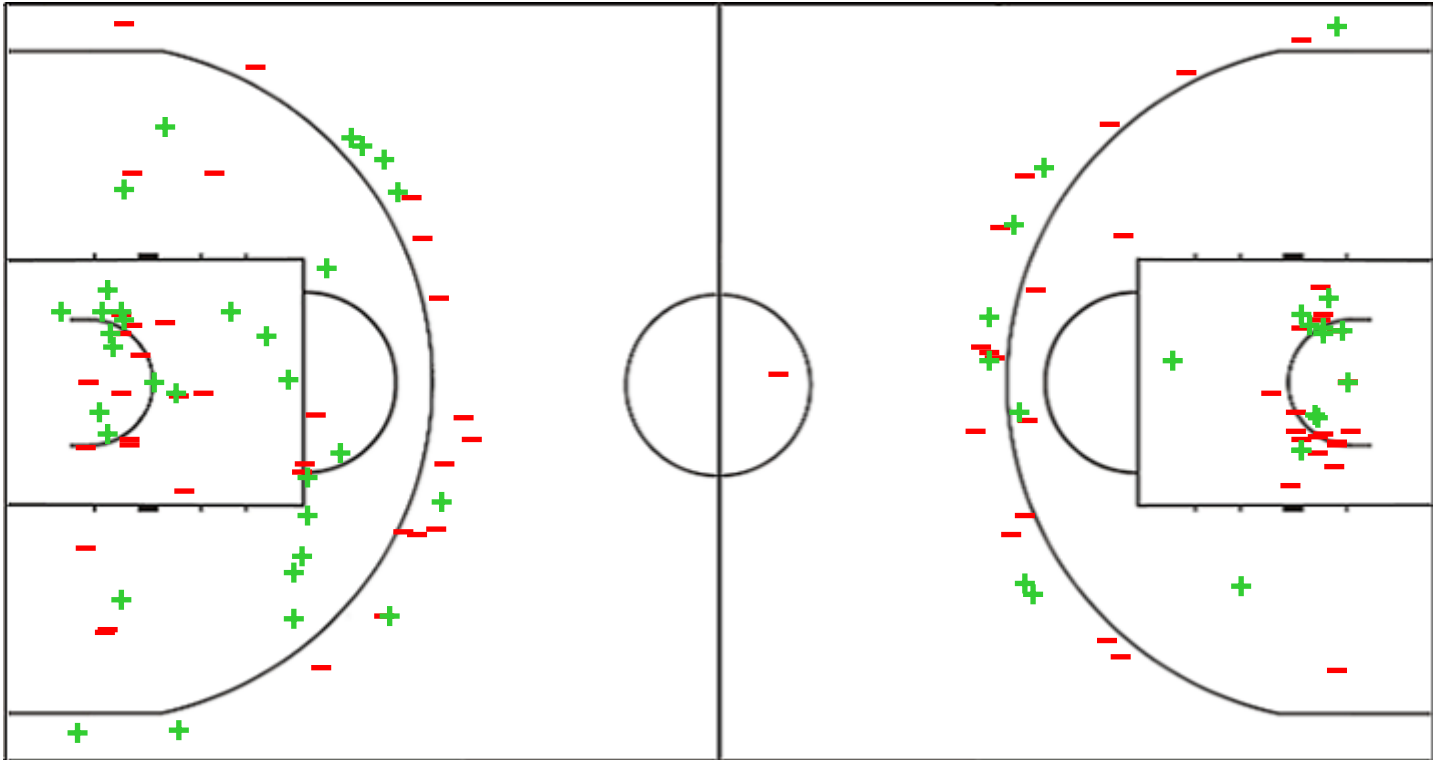

Shot Chart

SOP 76 vs 54 BLAN

(26-20, 16-8, 23-13, 11-13)

Scoring by 5 min intervals:

	Q1		Q2		Q3		Q4	
SOP	13	26	33	42	55	65	74	76
BLAN	9	20	24	28	33	41	49	54

SOP - Sopron Basket

BLAN - Basket Landes

SOP	M / A	%
Fied Goals	32 / 67	48
2 Points	24 / 46	52
3 Points	8 / 21	38
Free Throws	4 / 7	57

%	M / A	BLAN
35	21 / 60	Fied Goals
36	14 / 39	2 Points
33	7 / 21	3 Points
71	5 / 7	Free Throws

Shot Chart

SOP 76 vs 54 BLAN

(26-20, 16-8, 23-13, 11-13)

Scoring by 5 min intervals:

	Q1		Q2		Q3		Q4	
SOP	13	26	33	42	55	65	74	76
BLAN	9	20	24	28	33	41	49	54