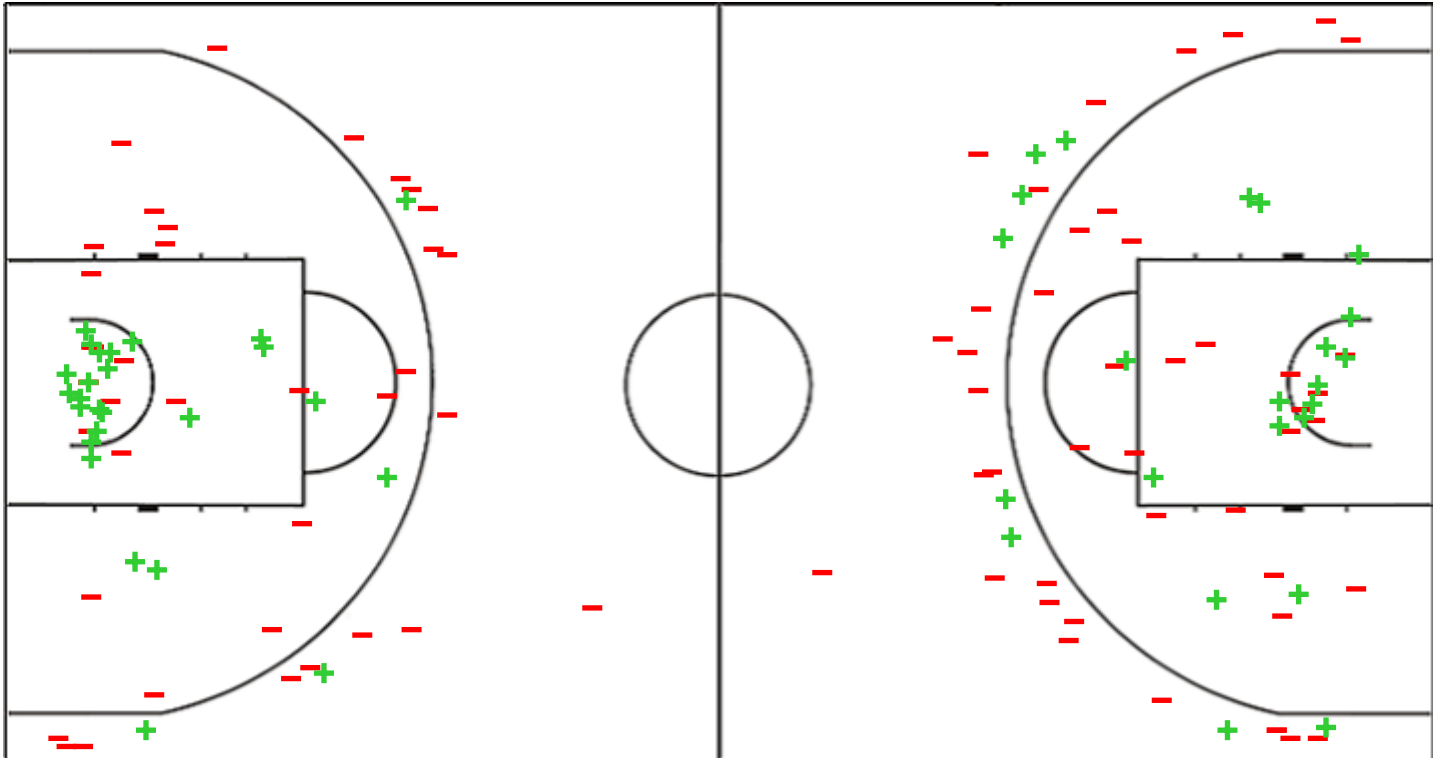

Shot Chart
UMMC 75 vs 60 TTT

(22-16, 16-14, 15-15, 22-15)

Scoring by 5 min intervals:

	Q1		Q2		Q3		Q4	
UMMC	9	22	28	28	49	53	59	75
TTT	13	16	24	27	36	45	49	60

UMMC - UMMC EKATERINBURG
TTT - TTT Riga

UMMC	M / A	%
Fied Goals	26 / 64	41
2 Points	23 / 45	51
3 Points	3 / 19	16
Free Throws	20 / 25	80

%	M / A	TTT
34	23 / 67	Fied Goals
43	15 / 35	2 Points
25	8 / 32	3 Points
75	6 / 8	Free Throws

Shot Chart

UMMC 75 vs 60 TTT

(22-16, 16-14, 15-15, 22-15)

Scoring by 5 min intervals:

	Q1		Q2		Q3		Q4	
UMMC	9	22	28	28	49	53	59	75
TTT	13	16	24	27	36	45	49	60