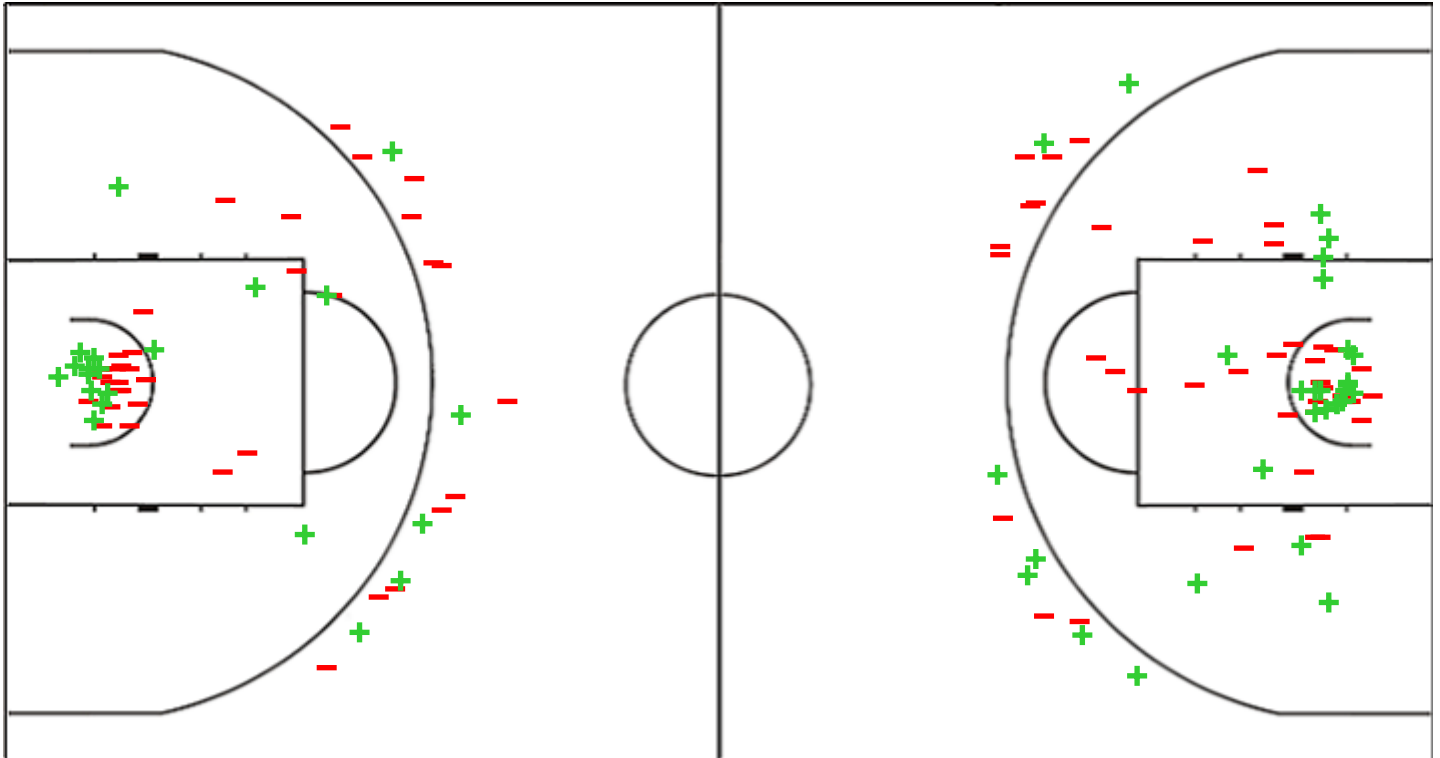

Shot Chart
BLAN 64 vs 79 SCH

(20-19, 15-19, 16-20, 13-21)

Scoring by 5 min intervals:

	Q1		Q2		Q3		Q4	
BLAN	10	20	29	35	46	51	57	64
SCH	10	19	28	38	48	58	69	79

BLAN - Basket Landes
SCH - Beretta Famila Schio