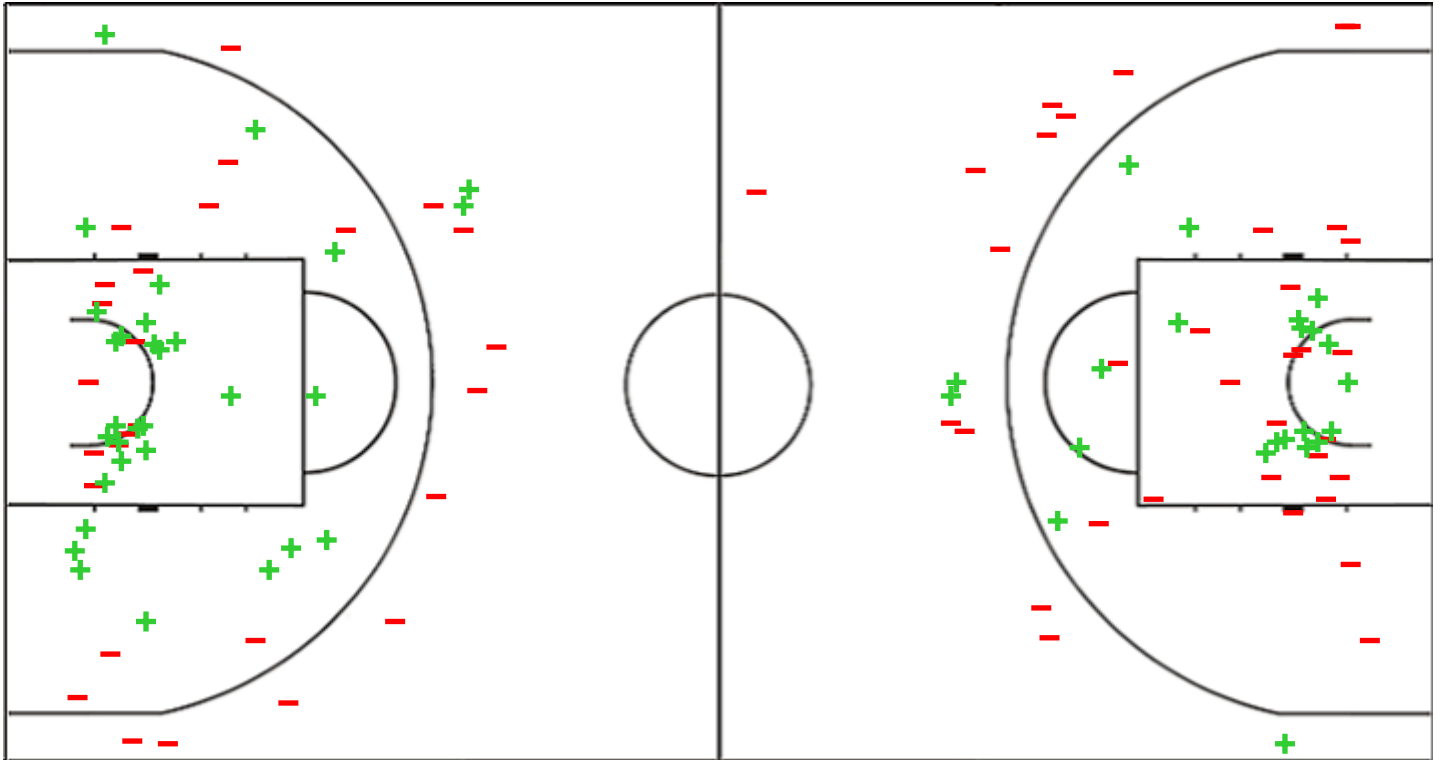

Shot Chart

BLMA 82 vs 57 KSC

(19-15, 25-13, 13-7, 25-22)

Scoring by 5 min intervals:

	Q1		Q2		Q3		Q4	
BLMA	9	19	32	44	48	57	73	82
KSC	6	15	19	28	32	35	44	57

BLMA - Basket Lattes Montpellier

KSC - Atomerömu KSC Szekszard

BLMA	M / A	%
Fied Goals	31 / 59	53
2 Points	28 / 46	61
3 Points	3 / 13	23
Free Throws	17 / 22	77

%	M / A	KSC
39	22 / 57	Fied Goals
48	19 / 40	2 Points
18	3 / 17	3 Points
63	10 / 16	Free Throws

Shot Chart