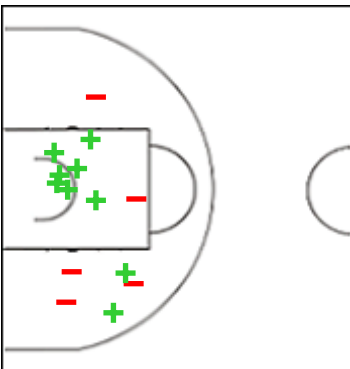

77 LABUCKIENE Giedre

	M / A	%
Fied Goals	1 / 5	20
2 Points	1 / 4	25
3 Points	0 / 1	0
Free Throws	0 / 0	0

Shot Chart

GIRO 65 vs 55 SCH

(15-17, 12-17, 22-15, 16-6)

Scoring by 5 min intervals:

	Q1		Q2		Q3		Q4	
GIRO	6	15	19	27	38	49	54	65
SCH	8	17	22	34	47	49	53	55

SCH - Beretta Famila Schio

0 DE SHIELDS Diamond

	M / A	%
Fied Goals	2 / 8	25
2 Points	1 / 6	17
3 Points	1 / 2	50
Free Throws	0 / 0	0

5 MESTDAGH Kim

	M / A	%
Fied Goals	1 / 7	14
2 Points	1 / 4	25
3 Points	0 / 3	0
Free Throws	2 / 2	100

7 GRUDA Sandrine

	M / A	%
Fied Goals	9 / 14	64
2 Points	9 / 14	64
3 Points	0 / 0	0
Free Throws	2 / 3	67

8 VERONA Costanza

	M / A	%
Fied Goals	1 / 3	33
2 Points	1 / 1	100
3 Points	0 / 2	0
Free Throws	0 / 0	0