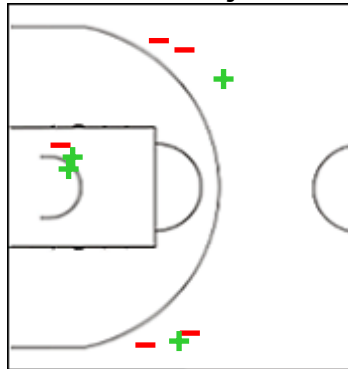

22 ANDRE Olbis

	M / A	%
Fied Goals	1 / 7	14
2 Points	1 / 7	14
3 Points	0 / 0	0
Free Throws	0 / 0	0

23 DOTTO Francesca

	M / A	%
Fied Goals	4 / 10	40
2 Points	2 / 6	33
3 Points	2 / 4	50
Free Throws	0 / 0	0

Shot Chart
GIRO 65 vs 55 SCH

(15-17, 12-17, 22-15, 16-6)

Scoring by 5 min intervals:

	Q1		Q2		Q3		Q4	
GIRO	6	15	19	27	38	49	54	65
SCH	8	17	22	34	47	49	53	55

SCH - Beretta Famila Schio
31 KEYS Jasmine

	M / A	%
Fied Goals	1 / 5	20
2 Points	1 / 4	25
3 Points	0 / 1	0
Free Throws	0 / 0	0

33 LAKSA Kitija

	M / A	%
Fied Goals	4 / 9	44
2 Points	2 / 3	67
3 Points	2 / 6	33
Free Throws	0 / 0	0

Shot Chart
GIRO 65 vs 55 SCH

(15-17, 12-17, 22-15, 16-6)

Scoring by 5 min intervals:

	Q1		Q2		Q3		Q4	
GIRO	6	15	19	27	38	49	54	65
SCH	8	17	22	34	47	49	53	55