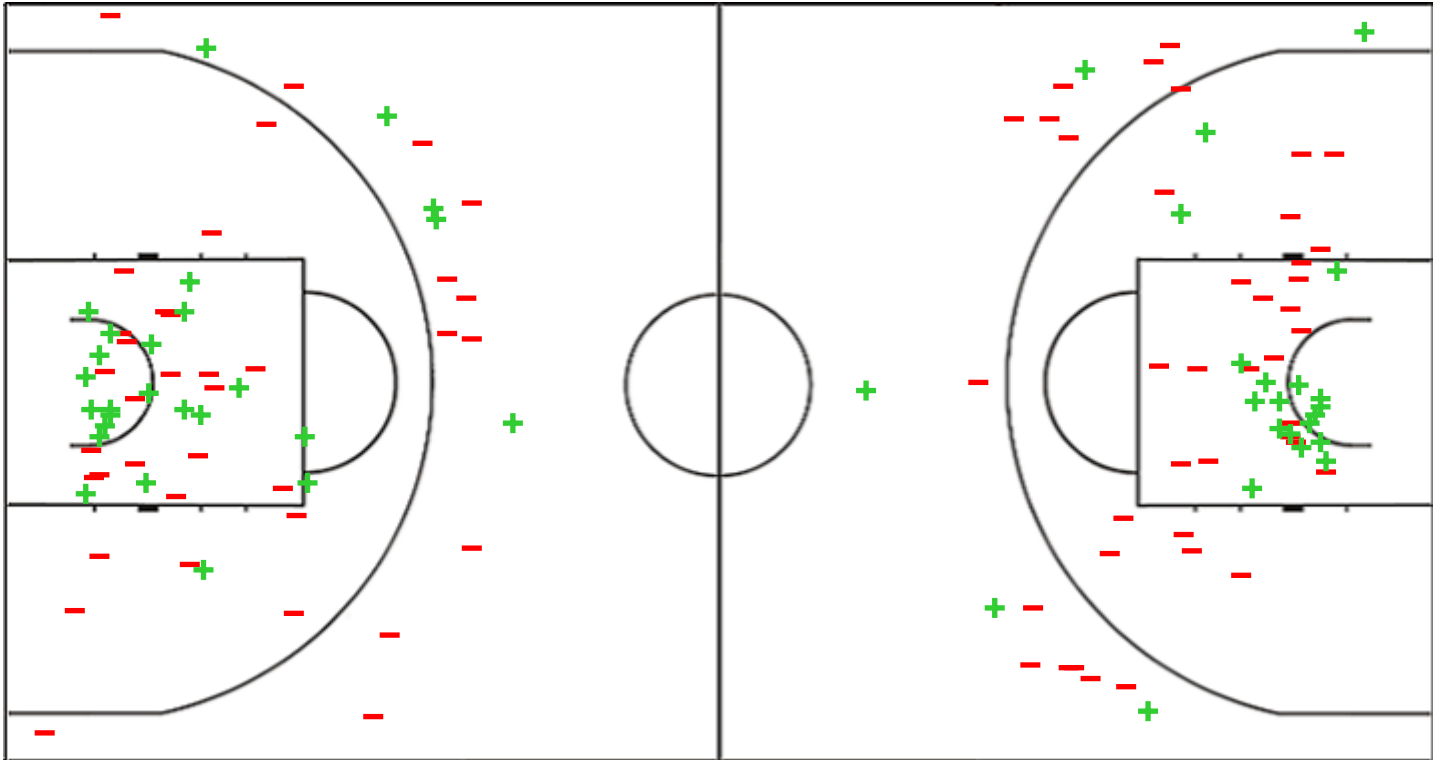

Shot Chart
GIRO 65 vs 55 SCH

(15-17, 12-17, 22-15, 16-6)

Scoring by 5 min intervals:

	Q1		Q2		Q3		Q4	
GIRO	6	15	19	27	38	49	54	65
SCH	8	17	22	34	47	49	53	55

GIRO - Spar Girona
SCH - Beretta Famila Schio

GIRO	M / A	%
Fied Goals	26 / 63	41
2 Points	21 / 46	46
3 Points	5 / 17	29
Free Throws	8 / 12	67

%	M / A	SCH
37	23 / 63	Fied Goals
40	18 / 45	2 Points
28	5 / 18	3 Points
80	4 / 5	Free Throws

Shot Chart

GIRO 65 vs 55 SCH

(15-17, 12-17, 22-15, 16-6)

Scoring by 5 min intervals:

	Q1		Q2		Q3		Q4	
GIRO	6	15	19	27	38	49	54	65
SCH	8	17	22	34	47	49	53	55