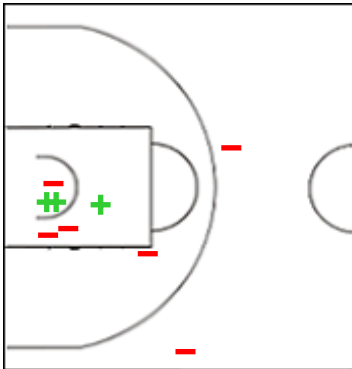

Shot Chart

GIRO 65 vs 55 SCH

(15-17, 12-17, 22-15, 16-6)

Scoring by 5 min intervals:

	Q1		Q2		Q3		Q4	
GIRO	6	15	19	27	38	49	54	65
SCH	8	17	22	34	47	49	53	55

GIRO - Spar Girona

44 REISINGEROVA Julia

	M / A	%
Fied Goals	3 / 9	33
2 Points	3 / 7	43
3 Points	0 / 2	0
Free Throws	0 / 0	0