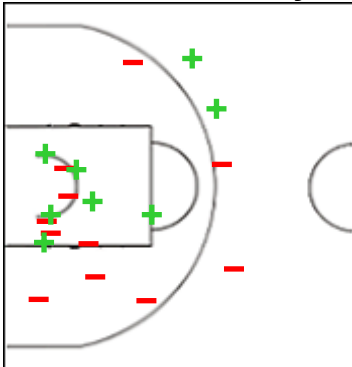

10 FLORES Laia

	M / A	%
Fied Goals	3 / 7	43
2 Points	2 / 4	50
3 Points	1 / 3	33
Free Throws	0 / 2	0

11 LOPEZ TOBI Iho

	M / A	%
Fied Goals	0 / 1	0
2 Points	0 / 1	0
3 Points	0 / 0	0
Free Throws	0 / 0	0

22 BURKE Kennedy Valentine

	M / A	%
Fied Goals	8 / 19	42
2 Points	6 / 15	40
3 Points	2 / 4	50
Free Throws	0 / 0	0

35 GARDNER Rebekah

	M / A	%
Fied Goals	6 / 8	75
2 Points	6 / 7	86
3 Points	0 / 1	0
Free Throws	6 / 6	100

Shot Chart
GIRO 65 vs 55 SCH