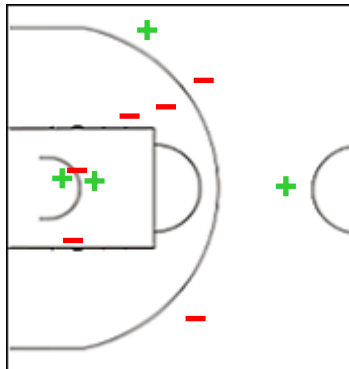

SCH - Beretta Famila Schio

0 DE SHIELDS Diamond

	M / A	%
Fied Goals	2 / 8	25
2 Points	1 / 6	17
3 Points	1 / 2	50
Free Throws	0 / 0	0

5 MESTDAGH Kim

	M / A	%
Fied Goals	1 / 7	14
2 Points	1 / 4	25
3 Points	0 / 3	0
Free Throws	2 / 2	100

7 GRUDA Sandrine

	M / A	%
Fied Goals	9 / 14	64
2 Points	9 / 14	64
3 Points	0 / 0	0
Free Throws	2 / 3	67

8 VERONA Costanza

	M / A	%
Fied Goals	1 / 3	33
2 Points	1 / 1	100
3 Points	0 / 2	0
Free Throws	0 / 0	0

22 ANDRE Olbis

	M / A	%
Fied Goals	1 / 7	14
2 Points	1 / 7	14
3 Points	0 / 0	0
Free Throws	0 / 0	0

23 DOTTO Francesca

	M / A	%
Fied Goals	4 / 10	40
2 Points	2 / 6	33
3 Points	2 / 4	50
Free Throws	0 / 0	0