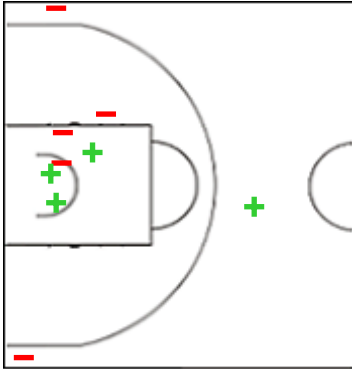

Shot Chart

GIRO 65 vs 55 SCH

(15-17, 12-17, 22-15, 16-6)

Scoring by 5 min intervals:

	Q1		Q2		Q3		Q4	
GIRO	6	15	19	27	38	49	54	65
SCH	8	17	22	34	47	49	53	55

GIRO - Spar Girona

2 DRAMMEH Binta

	M / A	%
Fied Goals	4 / 9	44
2 Points	3 / 6	50
3 Points	1 / 3	33
Free Throws	0 / 0	0